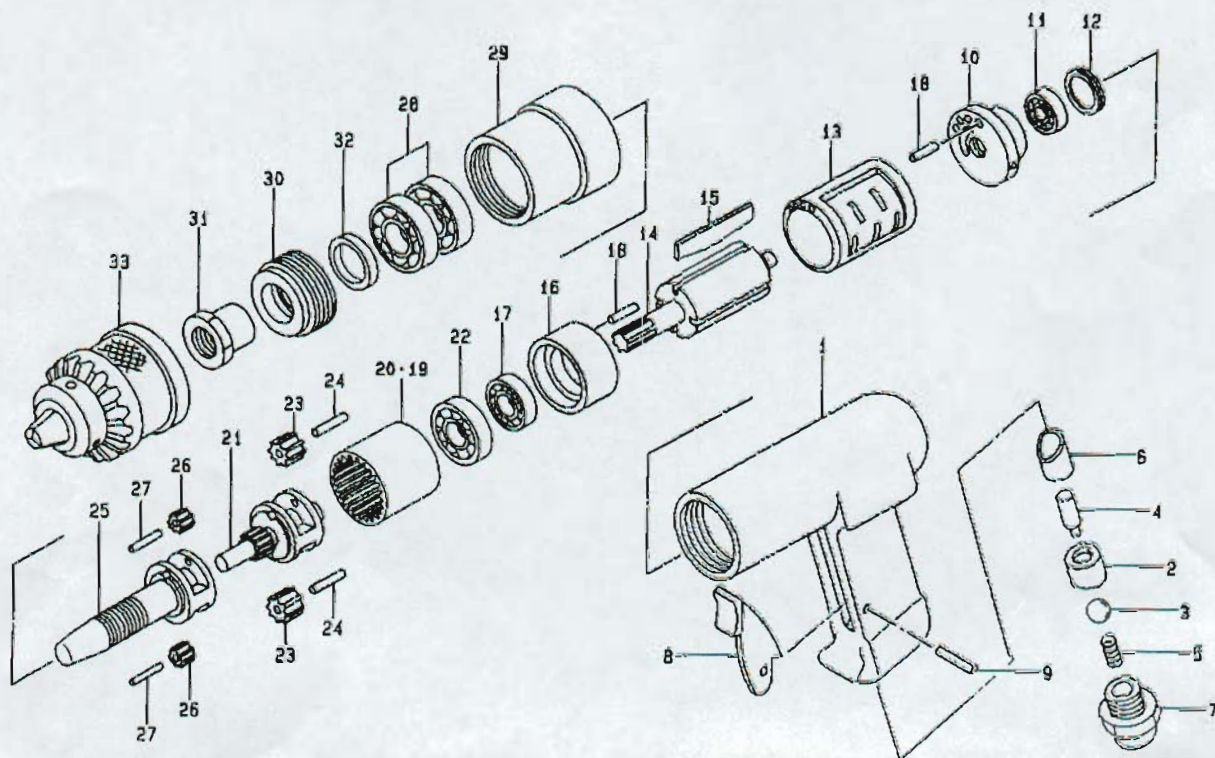

AIR DRILL

YBD-10

No.	Parts No.	Description	Q'ty	Remark	No.	Parts No.	Description	Q'ty	Remark
1	30173E	CYLINDER CASE	1		31	30158	DRIVE SHAFT NUT	1	
2	111291B	THROTTLE VALVE BUSH	1		32	P1139	OIL PACKING	1	
3	EB 3/8	THROTTLE VALVE	1		33	30250	CHUCK	1	
4	NR400278	THROTTLE VALVE ROD	1						
5	109554B	THROTTLE SPRING	1						
6	111293	THROTTLE GUIDE BUSH	1						
7	115448	THROTTLE CAP	1						
8	109422D	THROTTLE LEVER	1						
9	SPW04020	THROTTLE LEVER PIN	1						
10	30182	TOP BEARING CASE	1						
11	EE-2	TOP ROTOR BEARING	1						
12	50009	BEARING CAP	1						
13	30180	CYLINDER	1						
14	30185	ROTOR	1						
15	61711	ROTOR VANE	4						
16	30183	BOTTOM BEARING CASE	1						
17	EE-3	BOTTOM ROTOR BEARING	1						
18	SPW02508	KNOCK PIN	2						
19	30147	INTERNAL GEAR	1						
20	SPW01505	INTERNAL GEAR PIN	1						
21	90809	PINION HOLDER	1						
22	EE-4	PINION HOLDER BEARING	1						
23	30150	FIRST PINION	2						
24	30127	FIRST PINION SHAFT	2						
25	30168	DRIVE SHAFT	1						
26	30146	SECOND PINION	2						
27	30128	SECOND PINION SHAFT	2						
28	6002	DRIVE SHAFT BEARING	2						
29	30163	CYLINDER CASE CAP	1						
30	30165	BEARING CAP	1						