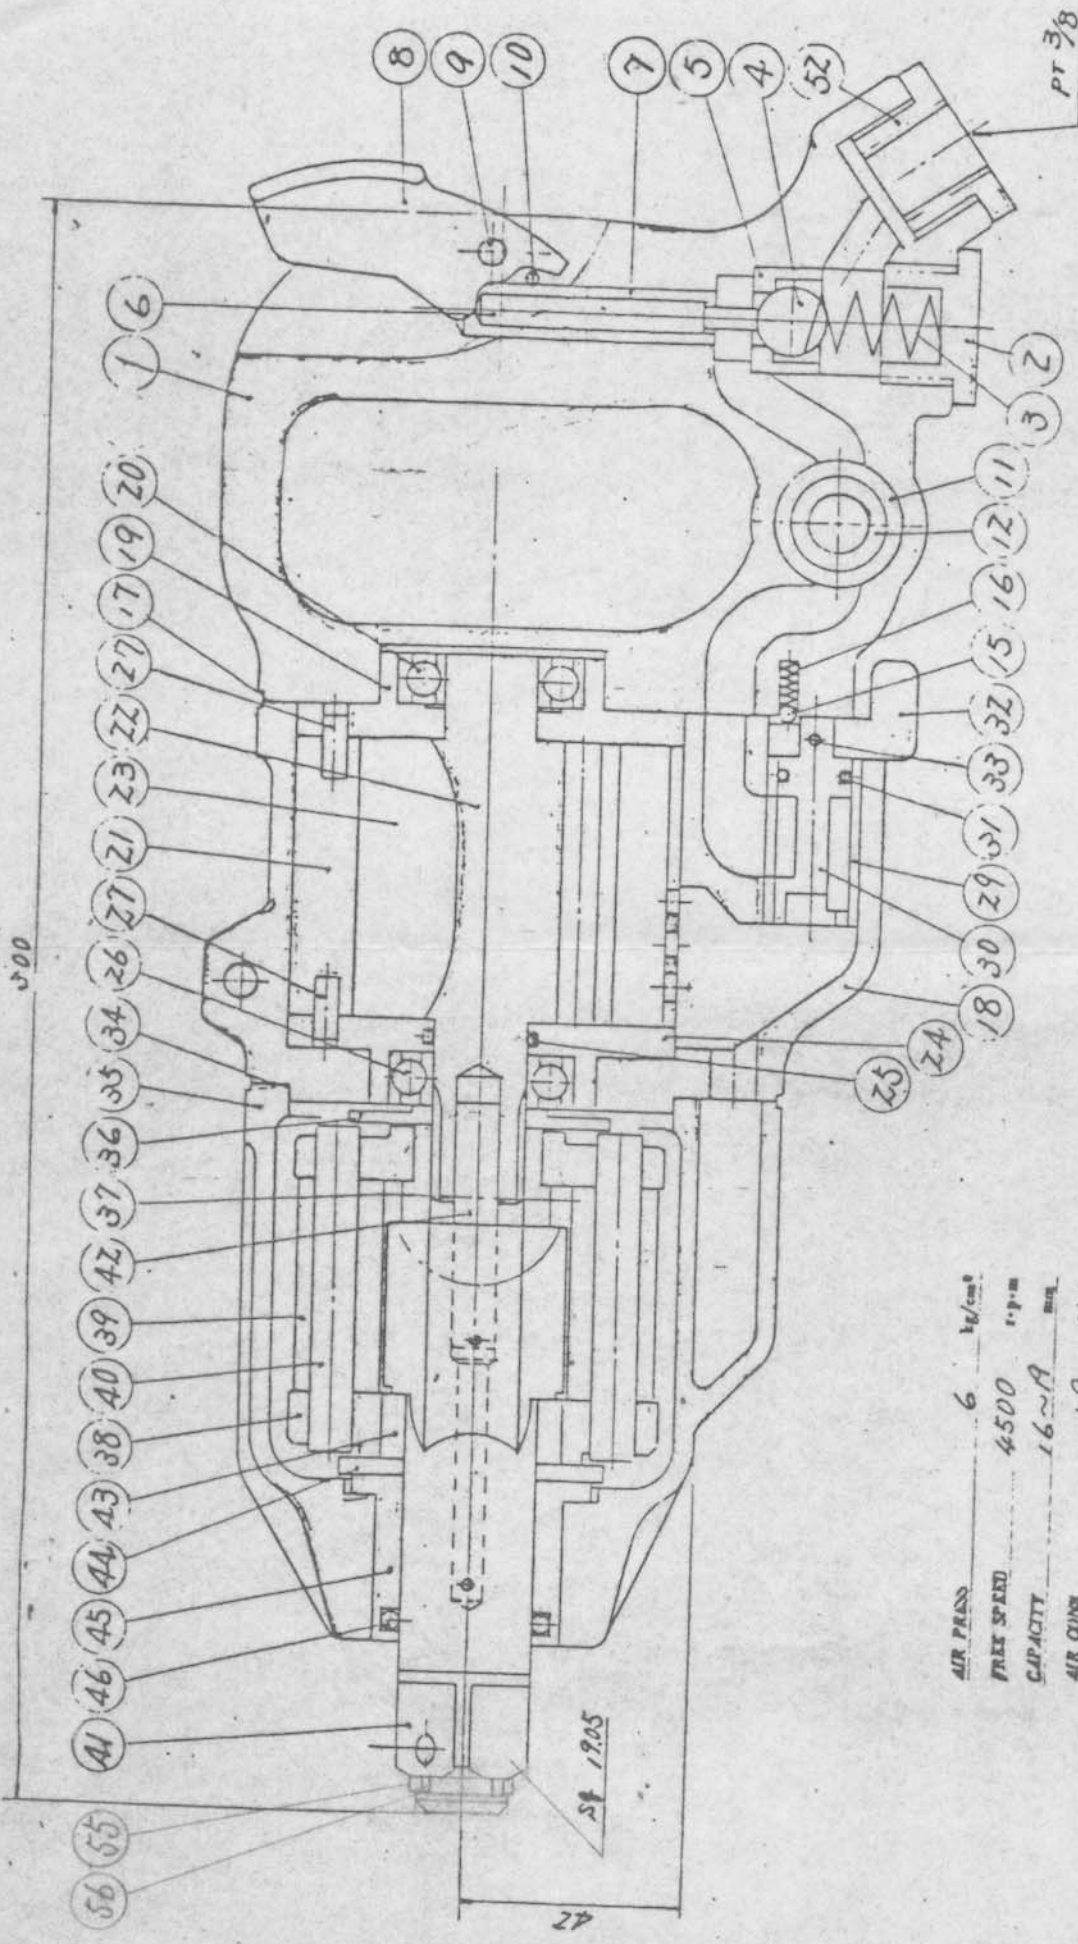

500

AIR PRESS	6	kg/cm²
FREE SPEED	4500	r.p.m
CAPACITY	16~18	mm
AIR CONG	1:0	m³/min
WEIGHT	5.7	kg
ROSE DIA	1.2-7	mm

APPROVED BY <i>[Signature]</i>	NAME IMPACT WRENCH
CHECKED BY <i>[Signature]</i>	SCALE 1/4
DESIGNED BY	DATE 56.7.27. 1222x112
( ) ANGLE PROJ.	DWG. NO. WH-19B
  YUTAH I IRON WORKS CO., LTD. INGASHIMARI-KU, OSAKA, JAPAN.