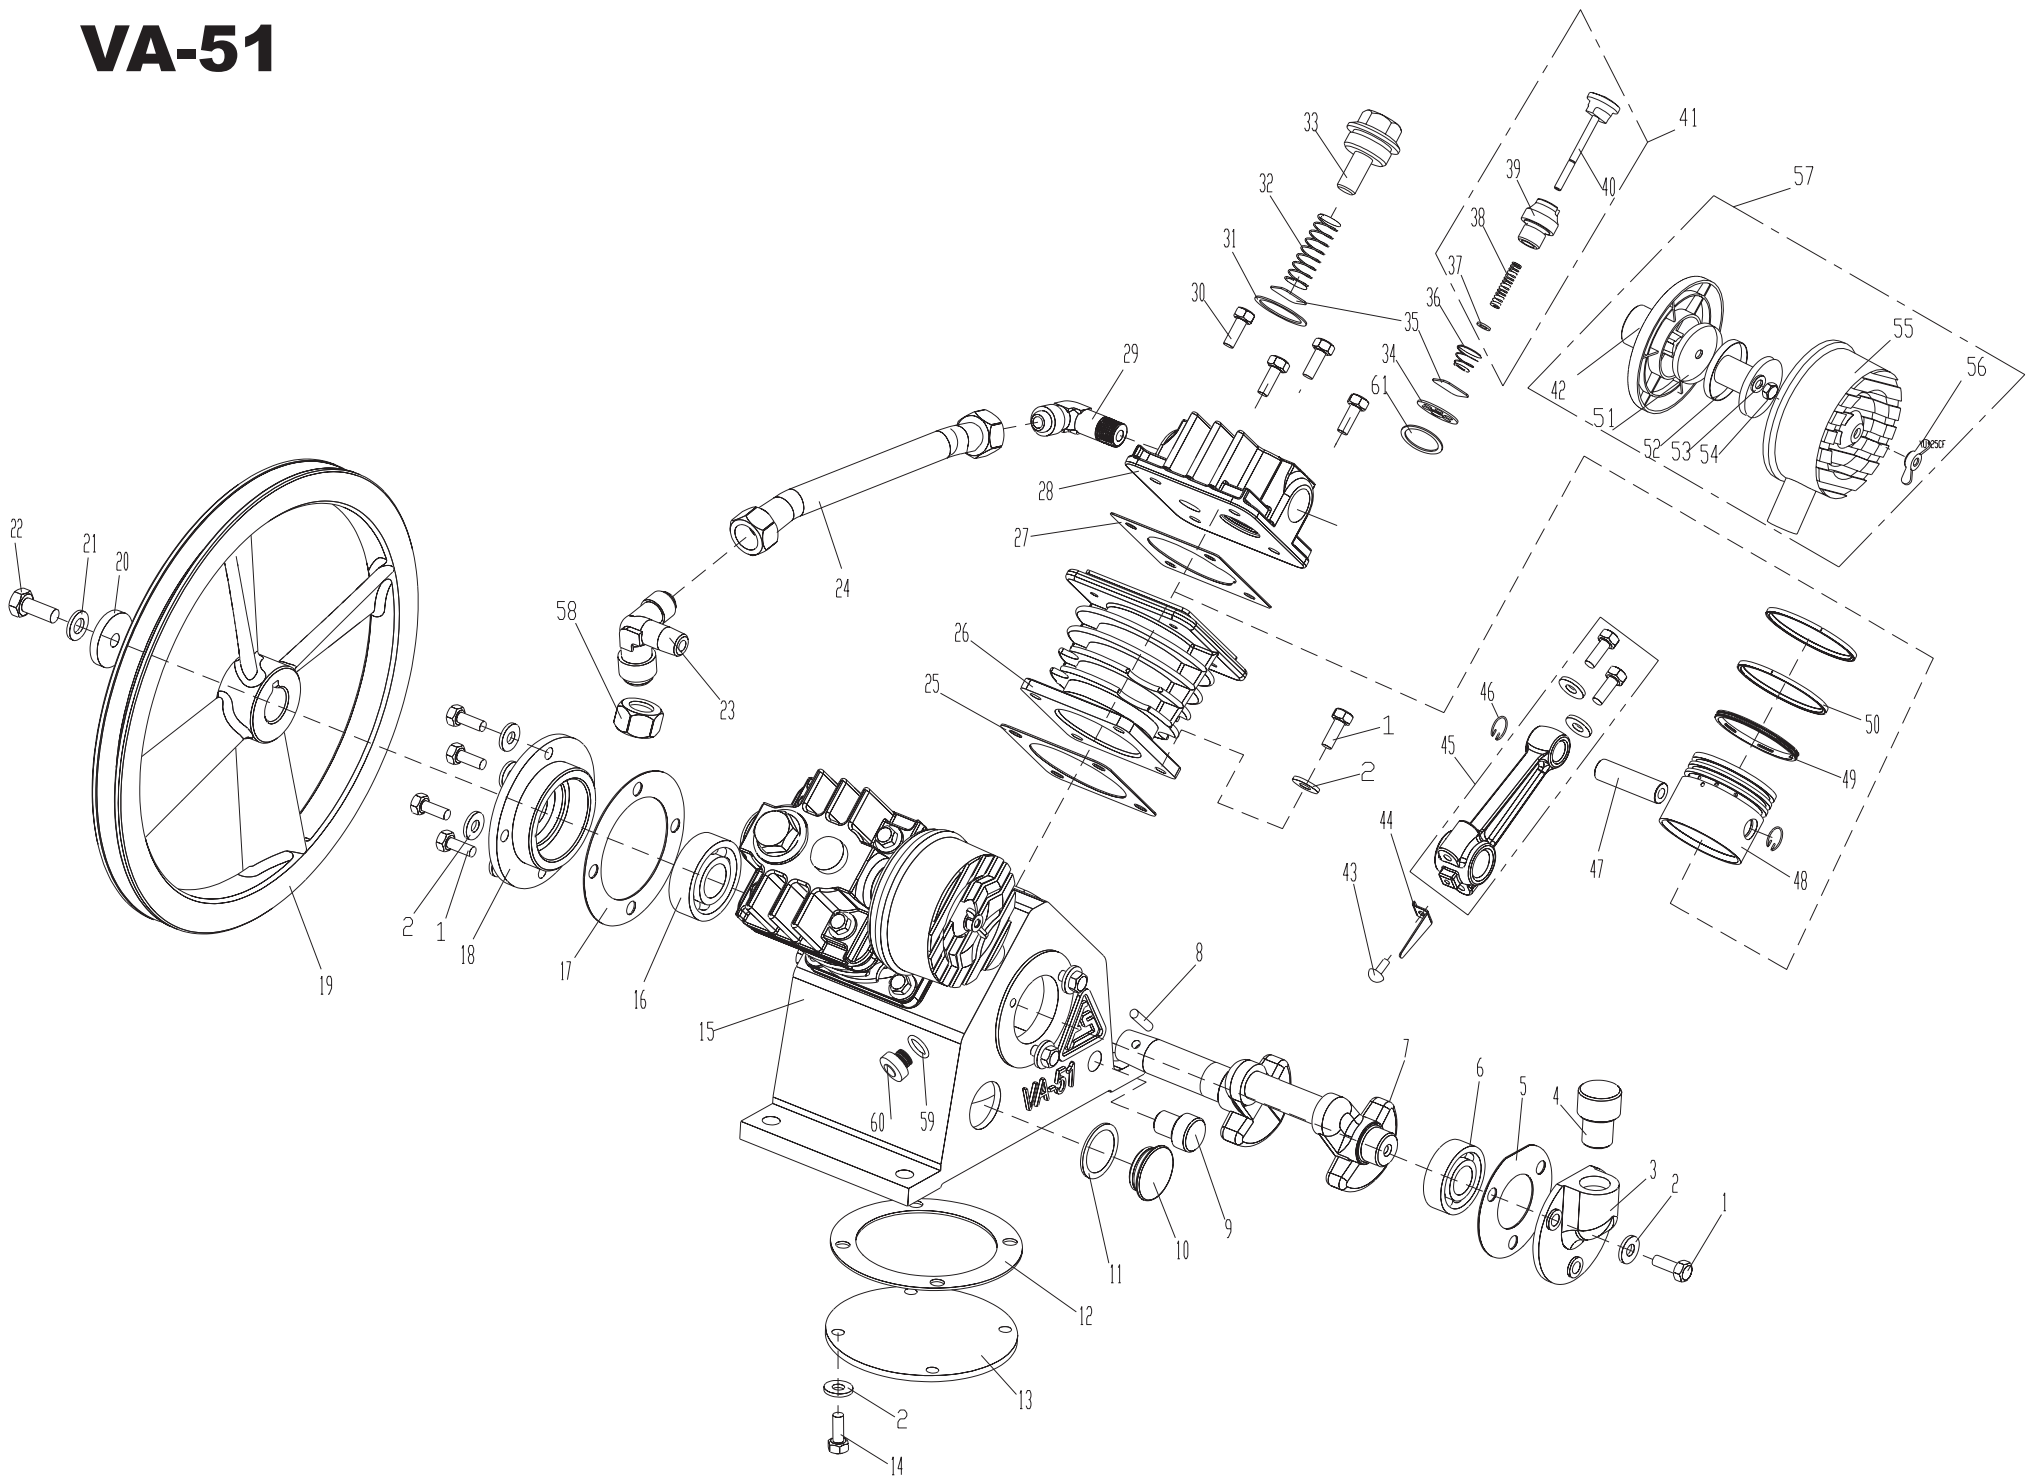

5750 DONAHUE STREET, MONTREAL, QUEBEC. H4S 1C1
TEL.: 514-336-3820, 800-390-0140 FAX: 514-745-1764
www.airtekltd.com E-MAIL info@airtekltd.com

Fu Sheng

VA-51 Pump

VA-51

ITEM	DESCRIPTION	QTY	PART NO.
1	BOLT M6*16	15	-
2	COPPER WASHER	26	92521-190600
3	REAR BEARING COVER	1	70111-57060
4	BREATHER ASSEMBLY	1	70103-57600
5	REAR BEARING COVER PACKING	1	70111-57960
6	BALL BEARING 6203	1	93501-6203
7	CRANKSHAFT	1	70121-56010
8	COMPRESSOR PULLEY KEY	1	70112-56060
9	SCREW PLUG 1/4"PT	1	90112-100202A
10	GAUGE SET	1	-
11	O-RING	1	93602-8126026
12	CRANKCASE BOTTOM COVER PACKING	1	70121-57970
13	CRANKCASE BOTTOM COVER	1	70121-57220
14	BOLT M6*12	4	-
15	CRANKCASE	1	70121-57010
16	BALL BEARING 6204	1	93501-6204
17	FRONT BEARING COVER PACKING	1	70121-57950
18	FRONT BEARING COVER	1	70121-57030
19	COMPRESSOR PULLEY	1	70121-76011
20	COMPRESSOR PULLEY WASHER	1	70112-76210
21	SPRING WASHER M8	1	92522-130800
22	BOLT M8*25	1	91501-1308025-8.8
23	JOINT B	1	70121-87021
24	INTER COOLER	1	70121-87100
25	CYLINDER-CRANKCASE PACKING	2	70121-51030
26	CYLINDER	2	70121-51010
27	CYLINDER HEAD PACKING	2	70111-11612
28	CYLINDER HEAD	2	70111-11010
29	JOINT A	1	70121-87011
30	BOLT M6*25	8	91501-1306025-8.8
31	OUTLET VALVE PUSH COVER PACKING	2	70111-11461
32	OUTLET VALVE SPRING	2	70111-41070
33	OUTLET VALVE PUSH COVER	2	70111-11450
34	INLET VALVE RECEIVER	2	70111-31020
35	INLET VALVE PLATE	4	70111-31030
36	INLET VALVE SPRING	2	70111-31070
37	O RING	2	93601-810004
38	SPRING	2	70112-11230
39	UNLOADER CYLINDER	2	70112-11210
40	UNLOADER PISTON	2	70112-11220
41	AUTO UNLOADER ASS'Y	2	70112-11201
42	AIR FILTER ASSEMBLY	2	-
43	BOLT M4*10	2	-
44	OIL SPLASH DIPPER	2	70121-61282
45	CONNECTING ROD ASSEMBLY	2	70111-61200
46	PISTON PIN LOCKING RING	4	70111-61070
47	PISTON PIN	2	70111-61120
48	PISTON	2	70111-61011
49	OIL CONTROL RING	2	70111-61050
50	COMPRESSION RING	4	70111-61030
51	GASKET	4	-
52	AIR FILTER CORE	2	-
53	WASHER	2	92521-230400
54	NUT	2	92501-230400
55	AIR FILTER FRONT COVER	2	70111-66171
56	AEROFOIL NUT	2	-
57	AIR FILTER ASS'Y	2	70111-66001
58	NUT	1	79922-130404
59	O-RING	1	93601-810016
60	AIR STRAINER ASS'Y	1	70103-57600
61	LOCK RING	1	93610-130225