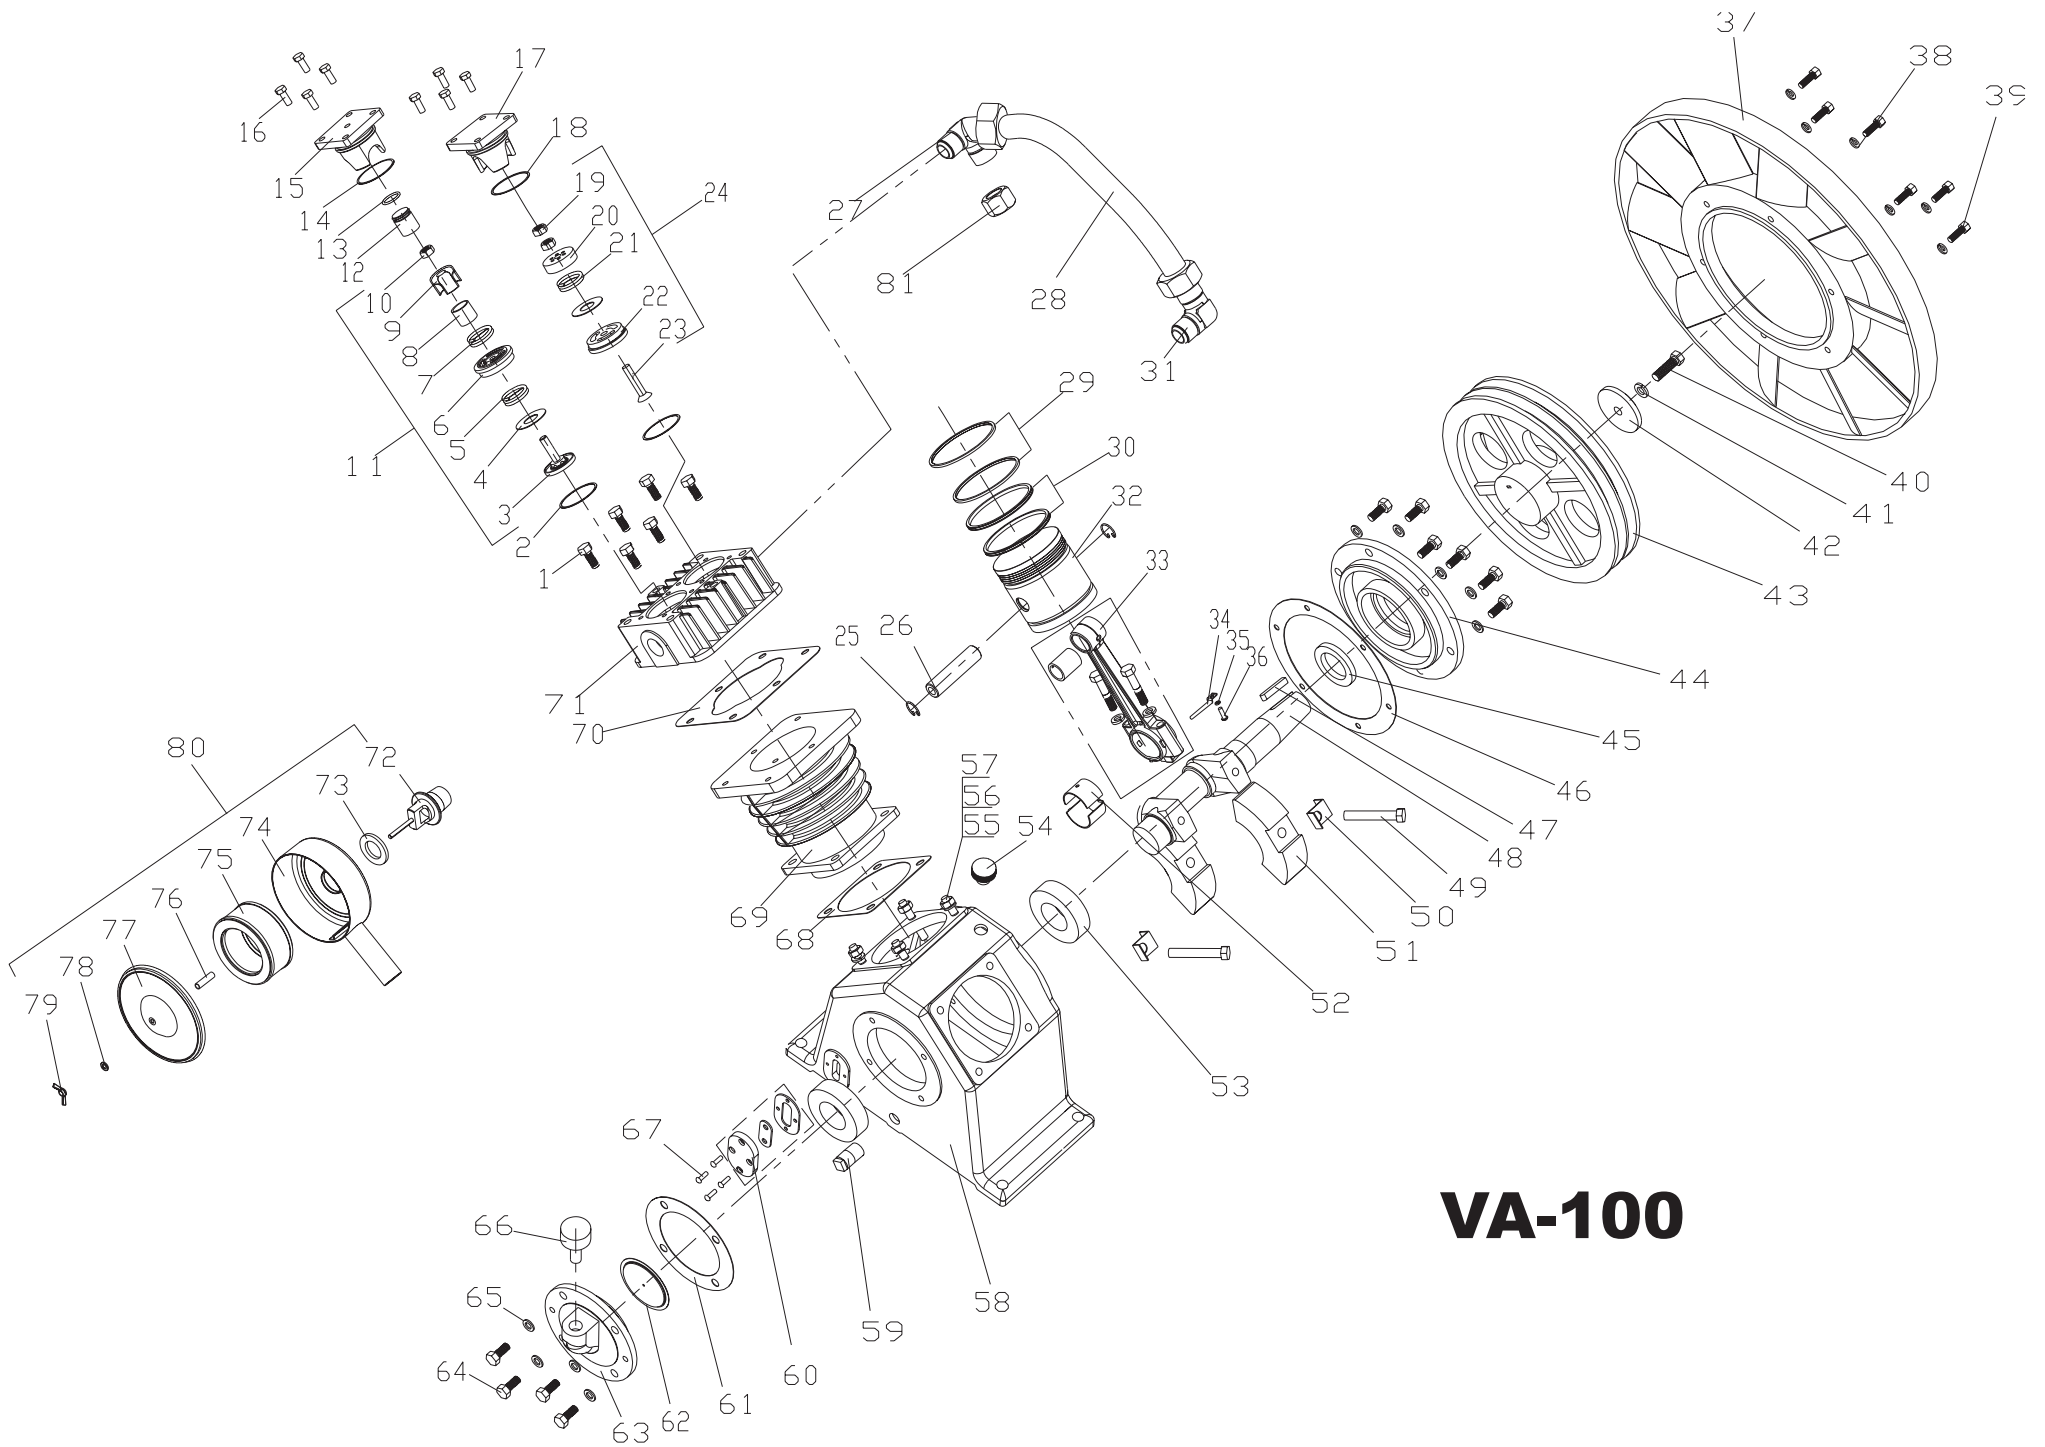

### VA-100 Pump

**VA-100**

ITEM	DESCRIPTION	QTY	PART NO.
1	BOLT M10*80	12	9150113-1110080-5618
2	WASHER	4	70124-11110
3	INLET VALVE SEAT	2	70124-31020
4	VALVE DISC	4	70124-31030
5	INLET VALVE SPRING	2	70124-31070
6	INLET VALVE SEAT	2	70124-31010
7	UNLOADING SPRING	2	70124-11230
8	NULOAD FORK GUIDE	2	70124-31090
9	NULOAD PORK	2	70124-31080
10	NUT,M10	2	92518-231000
11	INLET VALVE SET	2	70124-31000
12	UNLOADING PISTON	2	70124-11220
13	O-RING	2	93601-870021
14	RING	2	93602-870055
15	INLET VALVE PUSH COVER	2	70124-11150
16	BOLT	16	91501-1308025-8.8
17	OUTLET VALVE PUSH COVER	2	70124-11450
18	O-RING	2	93602-810055
19	NUT,M10	4	92501-231000
20	OUTLET VALVE SEAT	2	70124-41020
21	OUTLET VALVE SPRING	2	70124-41070
22	OUTLET VALVE SEAT	2	70124-41011
23	BOLT,M10*50	2	-
24	OUTLET VALVE SET	2	70124-41000
25	PISTON PIN LOCKING RING	4	70124-61070
26	PISTON PIN	2	70124-61120
27	PIPE JOINT	1	701210A1-87021
28	OUTLET PIPE	1	701210A1-87101
29	COMPRESSION RING	4	70124-61030
30	OIL CONTROL RING	4	70124-61050
31	PIPE JOINT	1	701210A1-87011
32	PISTON	2	70124-61011
33	CONNECTING ROD ASSEMBLY	2	70124-61201
34	OIL SPLASH DIPPER	2	70124-61281
35	SPRING WASHER	2	92522-130500
36	BOLT	2	91507-1305010
37	FAN	1	70124-76310
38	SPRING WASHER	6	92522-130800
39	BOLT M8*30	6	91501-2308030
40	BOLT M12*40	1	91501-1312040-8.8
41	SPRING WASHER	1	92522-131200
42	COMPRESSOR PULLEY WASHER	1	70124-76210
43	COMPRESSOR PULLEY	1	70124-76011
44	FRONT BEARING COVER	1	70124-57030
45	OIL SEAL	1	70124-57080
46	FRONT BEARING COVER PACKING	1	70124-57950
47	PIN	1	70124-56060
48	CRANKSHAFT	1	70124-56010
49	BOLT	2	70124-56810
50	CRANKSHAFT COUNTERWEIGHT LOCKWASHER	2	70124-56830
51	CRANKSHAFT COUNTERWEIGHT	2	70124-56030
52	BEARING	4	70124-61090
53	BEARING	2	93502-32209
54	CRANKCASE OIL CAP	1	70123-57190
55	BOLT	8	70123-51810
56	SPRING WASHER	8	92522-131000