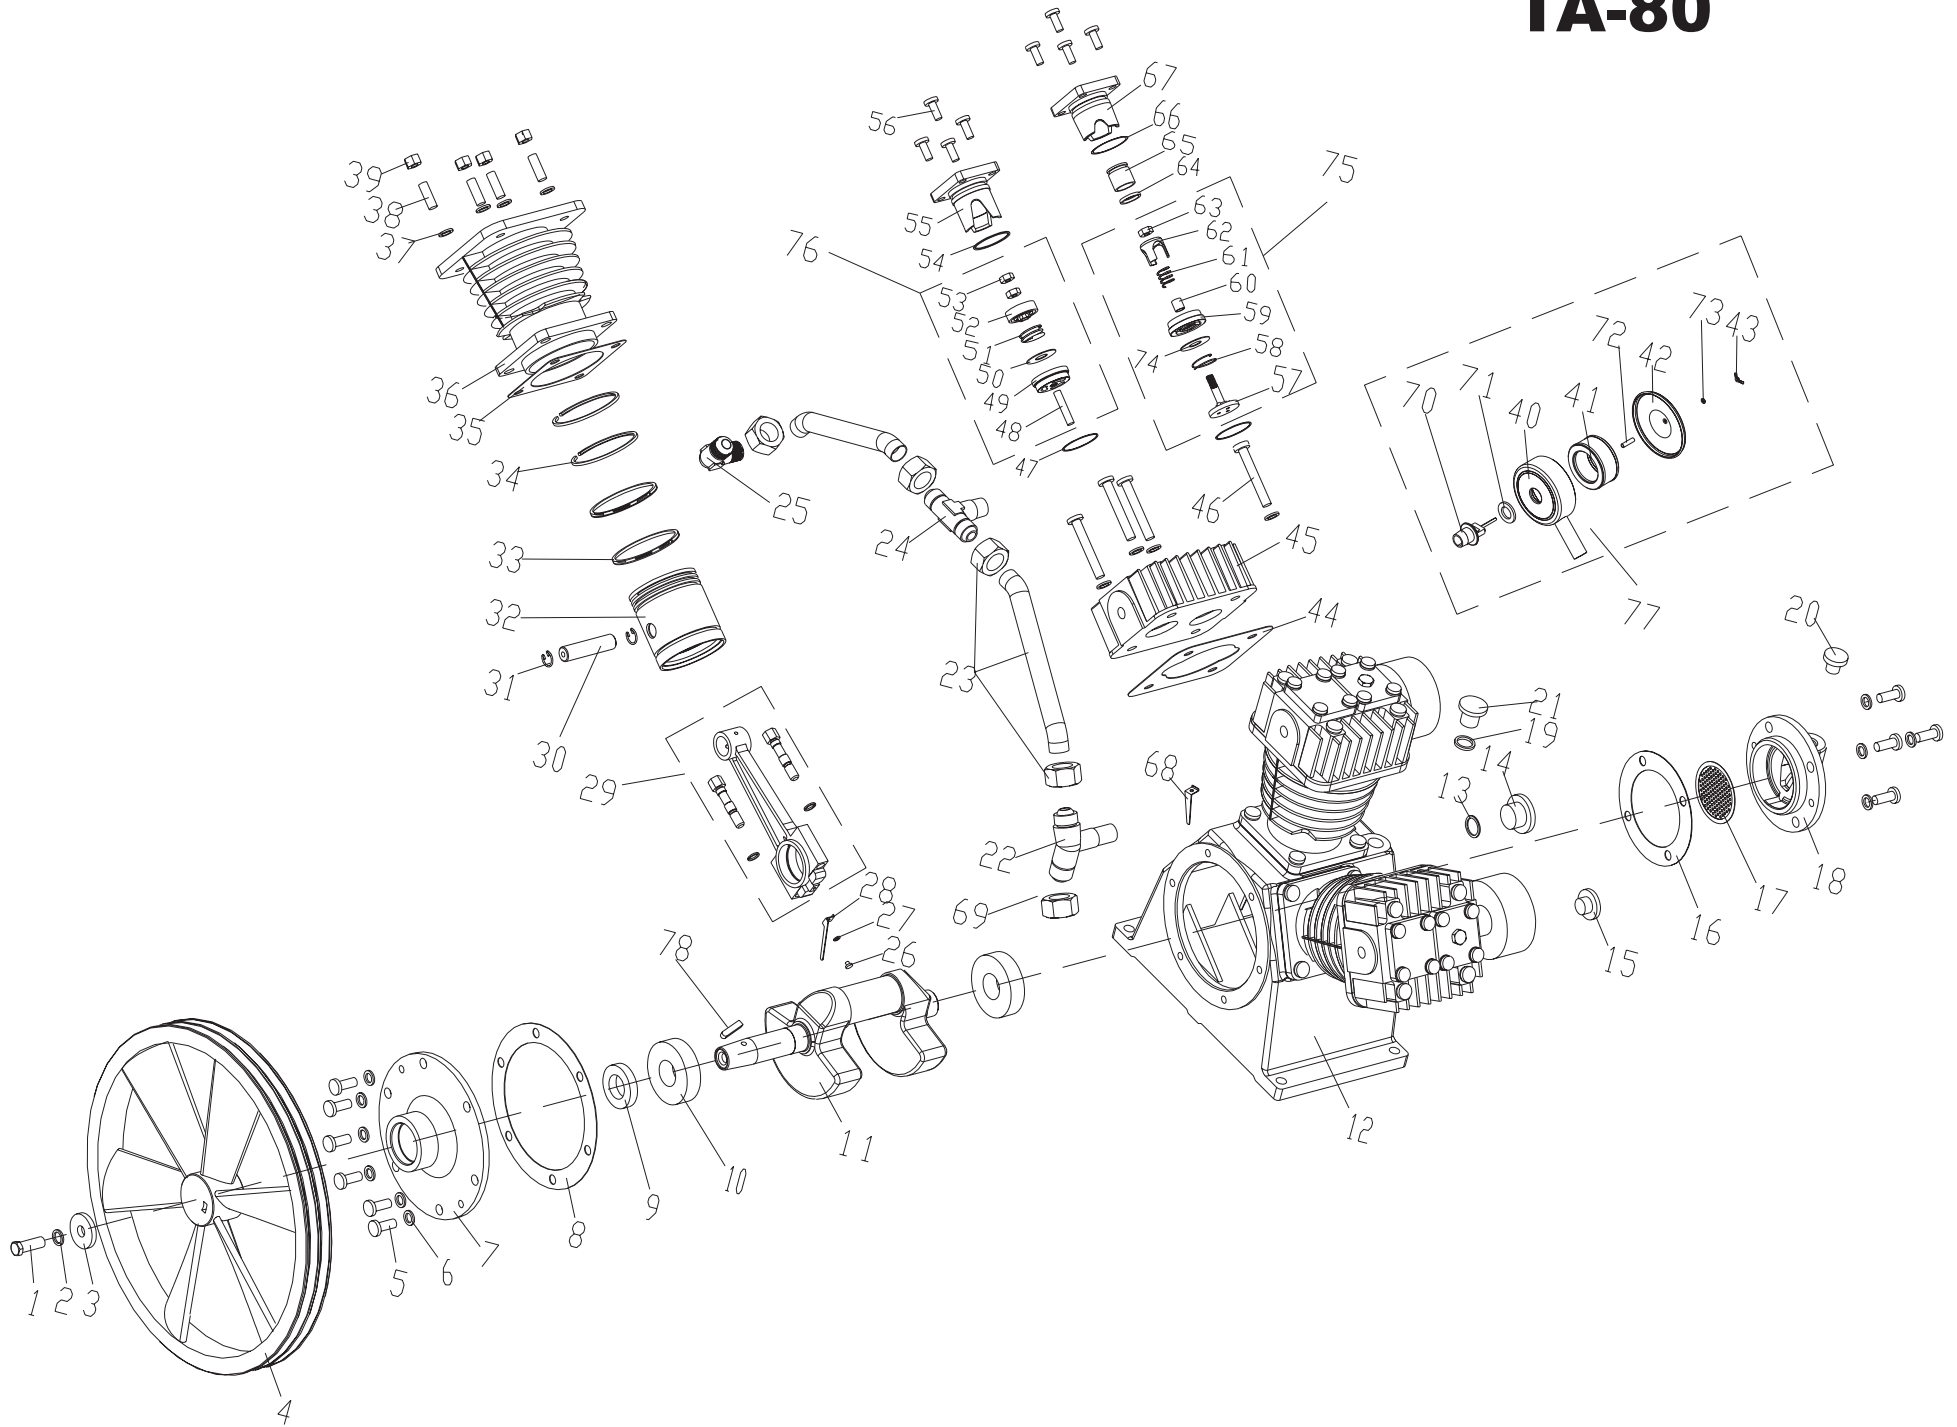

TA-80

ITEM	DESCRIPTION	QTY	PART NO.
1	BOLT	1	91501-1312030-8.8
2	SPRING WASHER	1	92522-131200
3	COMPRESSOR PULLEY WASHER	1	70123-76210
4	COMPRESSOR PULLEY	1	70133-76010
5	BOLT	10	91501-1310020-8.8
6	COPPER WASHER	10	92521-191000
7	FRONT BEARING COVER	1	70133-57030
8	FRONT BEARING COVER PACKING	1	70123-57950
9	FRONT OIL SEAL	1	70123-57080
10	BEARING	2	9350112-6306
11	CRANKSHAFT	1	70133-56011
12	CRANKCASE	1	70133-57010
13	O-RING	1	93602-8126026
14	GAUGE SET	1	-
15	SCREW PLUG	1	90112-100404
16	REAR BEARING COVER PACKING	1	70133-57960
17	REAR BEARING PLATE	1	70133-57590
18	REAR BEARING COVER	1	70133-57061
19	RING	1	93601-810018
20	AIR BREATHER ASS'Y	1	70103-57600
21	CRANKCASE OIL CAP	1	70123-57190
22	OUTLET PIPE JOINT	1	701308A1-87031
23	OUTLET PIPE	2	70133-87101
24	OUTLET PIPE JOINT	1	701308A1-87021
25	OUTLET PIPE JOINT	1	701208A1-87011
26	BOLT	3	-
27	SPRING WASHER	3	92522-130400
28	OIL SPLASH DIPPER	2	70122-61282
29	CONNECTING ROD ASSEMBLY	3	70123-61201
30	PISTON PIN	3	70123-61120
31	PISTON PIN LOCKING RING	6	70123-61070
32	PISTON	3	70123-61012
33	OIL CONTROL RING	6	70123-61050
34	COMPRESSION RING	6	70123-61030
35	CYLINDER CRANKCASE PACKING	3	70123-51610
36	CYLINDER	3	70123-51012
37	SPRING WASHER	24	92522-131000
38	BOLT	12	70123-51810
39	NUT	12	92501-131000
40	AIR FILTER BELOW COVER	3	70123-66012
41	AIR FILTER CORE	3	70123-66140
42	AIR FILTER OVER COVER	3	70123-66171
43	AEROFIL NUT	3	-
44	CYLINDER HEAD PACKING	3	70123-11612
45	CYLINDER HEAD	3	70123-11010
46	BOLT	12	-
47	WASHER	6	70123-11110
48	BOLT	3	70123-41810
49	OUTLET VALVE SEAT	3	70123-41011
50	INLET VALVE PLATE	3	70123-31030
51	OUTLET VALVE SPRING	3	70123-41070
52	OUTLET VALVE RECEIVER	3	70123-41020
53	LOCK NUT	6	92502-230800