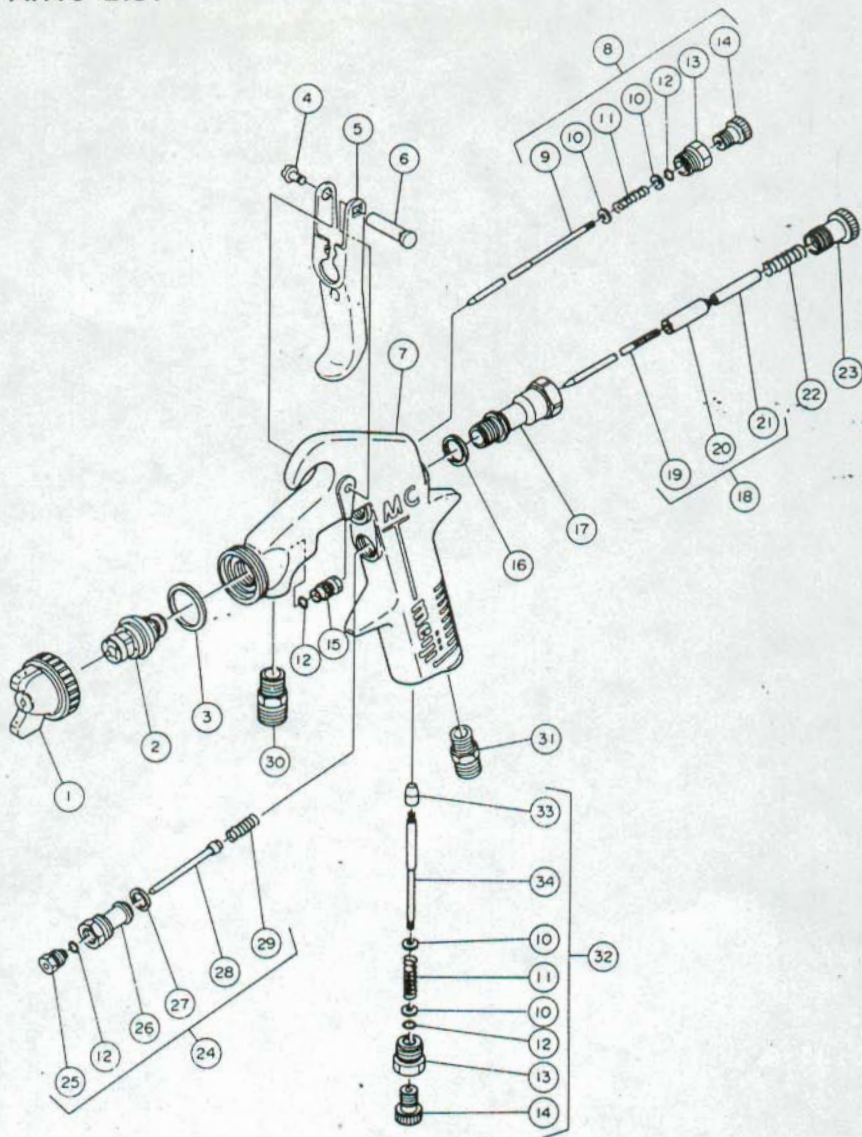

**"MEIJI" MC SPRAY GUN
SPARE PARTS LIST**

PARTS LIST

NC-S1	Air Cap Set	1 set	16	Packing 3	1
NC-S2	Fluid Nozzle	1	17	Needle Cylinder	1
	3	1	18	Needle Valve Ass'y	1 set
	4	1	22	Needle Spring	1
	5	1	23	Fluid Adjusting Screw	1
	6	1	24	Air Valve Ass'y	1 set
	7	1	30	Nipple (3/8 x M14)	1
	8	1 set	31	Nipple (1/4 x M11)	1
	12	1	32	Air Adjusting Valve Ass'y	1 set
	15	1			