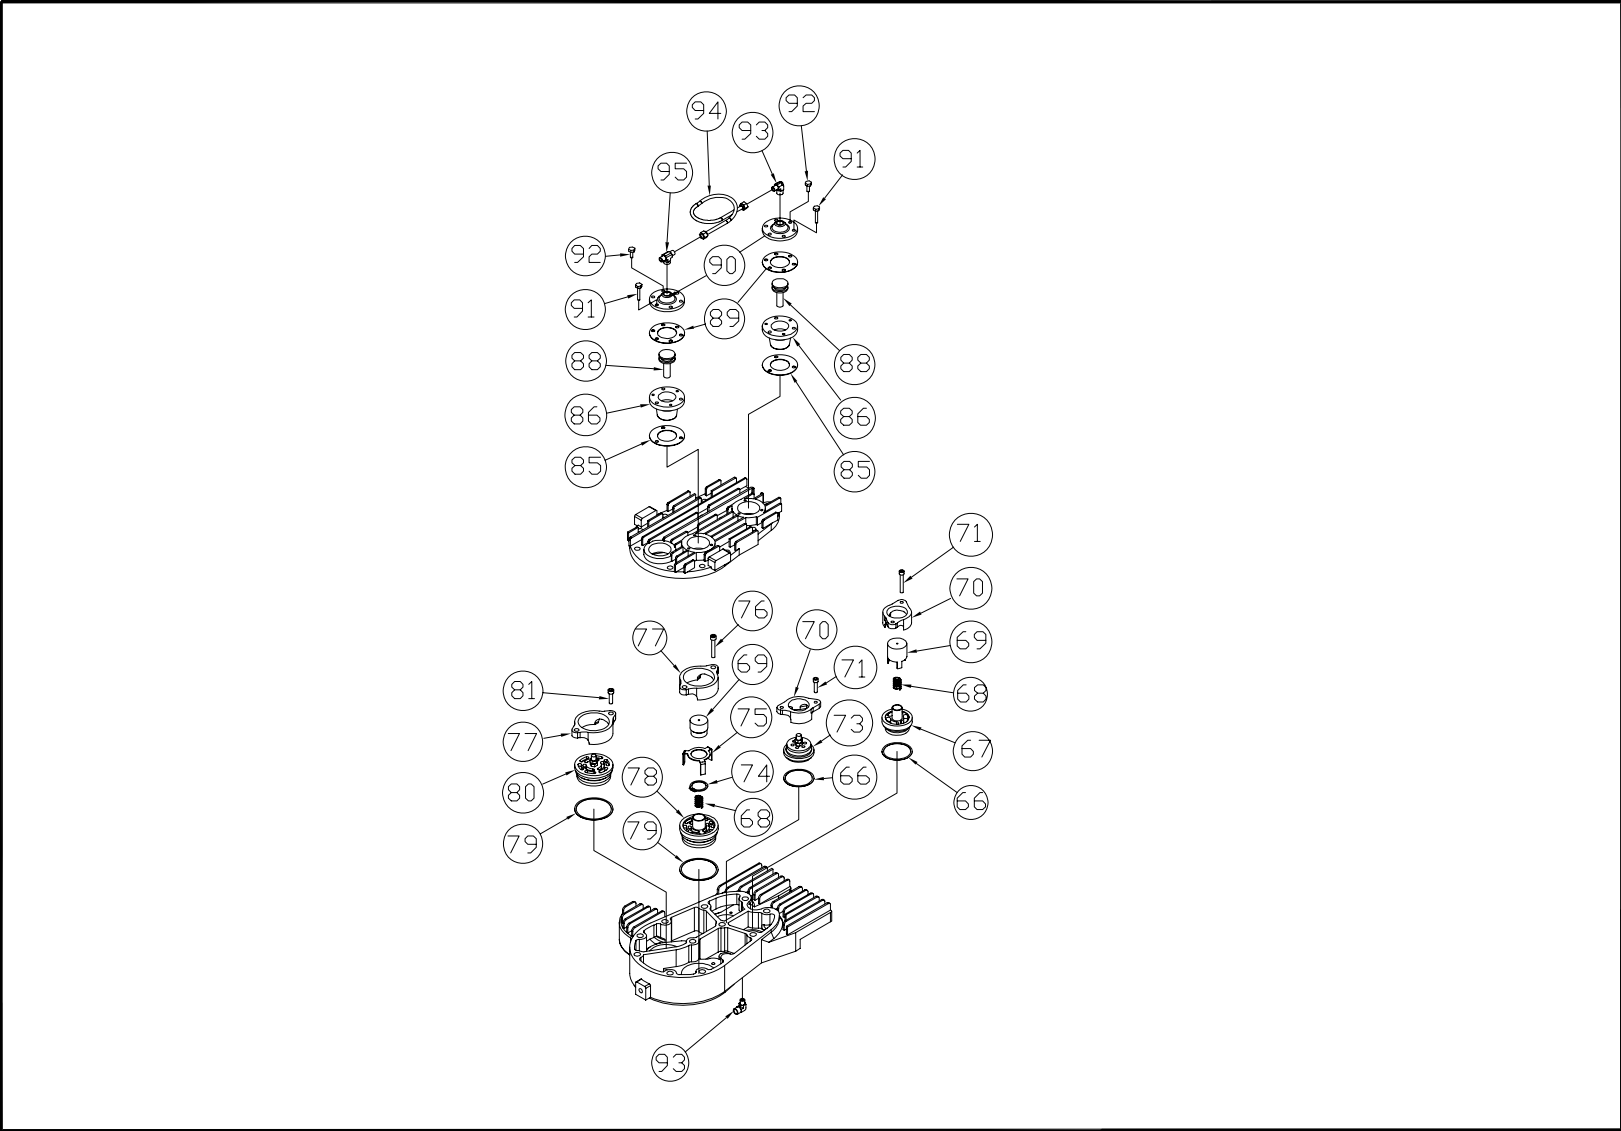

Head unloader

Cylinder Head and Inlet Valve Unloader Assembly Detail:

Explode drawing

K25 Head Unloader Parts List			
Item		Description	QTY
66	070354	Seat Gasket HP	2
67	727216	Valve Assembly HP Inlet	1
68	723004	Plunger Spring	2
69	072110	Finger HP	1
70	719127	Hold Down Rring HP	2
71	110161	1/4 20X1 1/4 Screw Bolt	4
72	110162	Screw 1/4-20 X1- 3/4	3
73	727218	Valve Assembly HP Discharge	1
74	719140	Retainer Ring	2
75	721008	Finger LP	1
76	110160	Hex Head Capscrew 5/26 - 18 x 1-3/4	1
77	719136	Hold Down Ring LP	2
78	727211	Valve Assembly LP inlet	1
79	070352	Seat Gasket LP	2
80	727214	Valve Assembly LP	1
81	110208	Screw 5/26 - 18 x 1-1/2	2
82	070348	Gasket Cylinder Head Plate	1
83	711086	Cylinder Head Plate	1
84	722005	Intercooler Safety Valve 75 PSI	1
85	070358	Gasket	2
86	726004	Plunger Guide	2
87	110103	Hex Head Cap Screw 7/16-14x4	10
88	050072	Plunger and Cup Assembly	2
89	070360	Inlet Unloader Gasket	2
90	728001	Unloader Cover	2
91	110137	Hex Head Capscrew 1/4 20x3/4, side plate	6
92	110202	Hex Head Capscrew 1/4 20x1-1/4	6
93	718012	Tubing Elbow 1/4 x 1/4 N.P.T.	2
94	718061	Copper Tubing	1
95	718014	Tubing Tee 1/4 x 1/4 x 1/4 N.P.T.	1