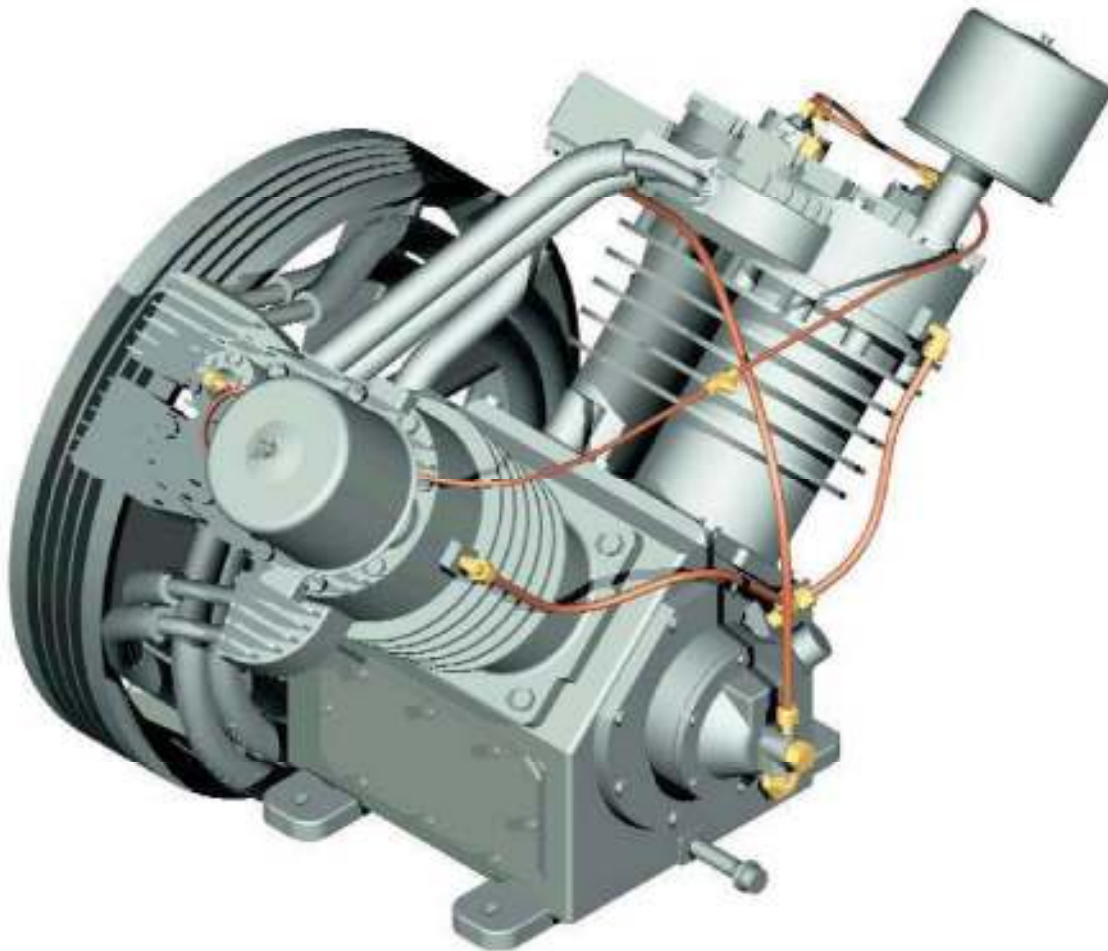

5750 DONAHUE STREET, MONTREAL, QUEBEC. H4S 1C1
TEL.: 514-336-3820, 800-390-0140 FAX: 514-745-1764
www.airtekltd.com E-MAIL info@airtekltd.com

K25