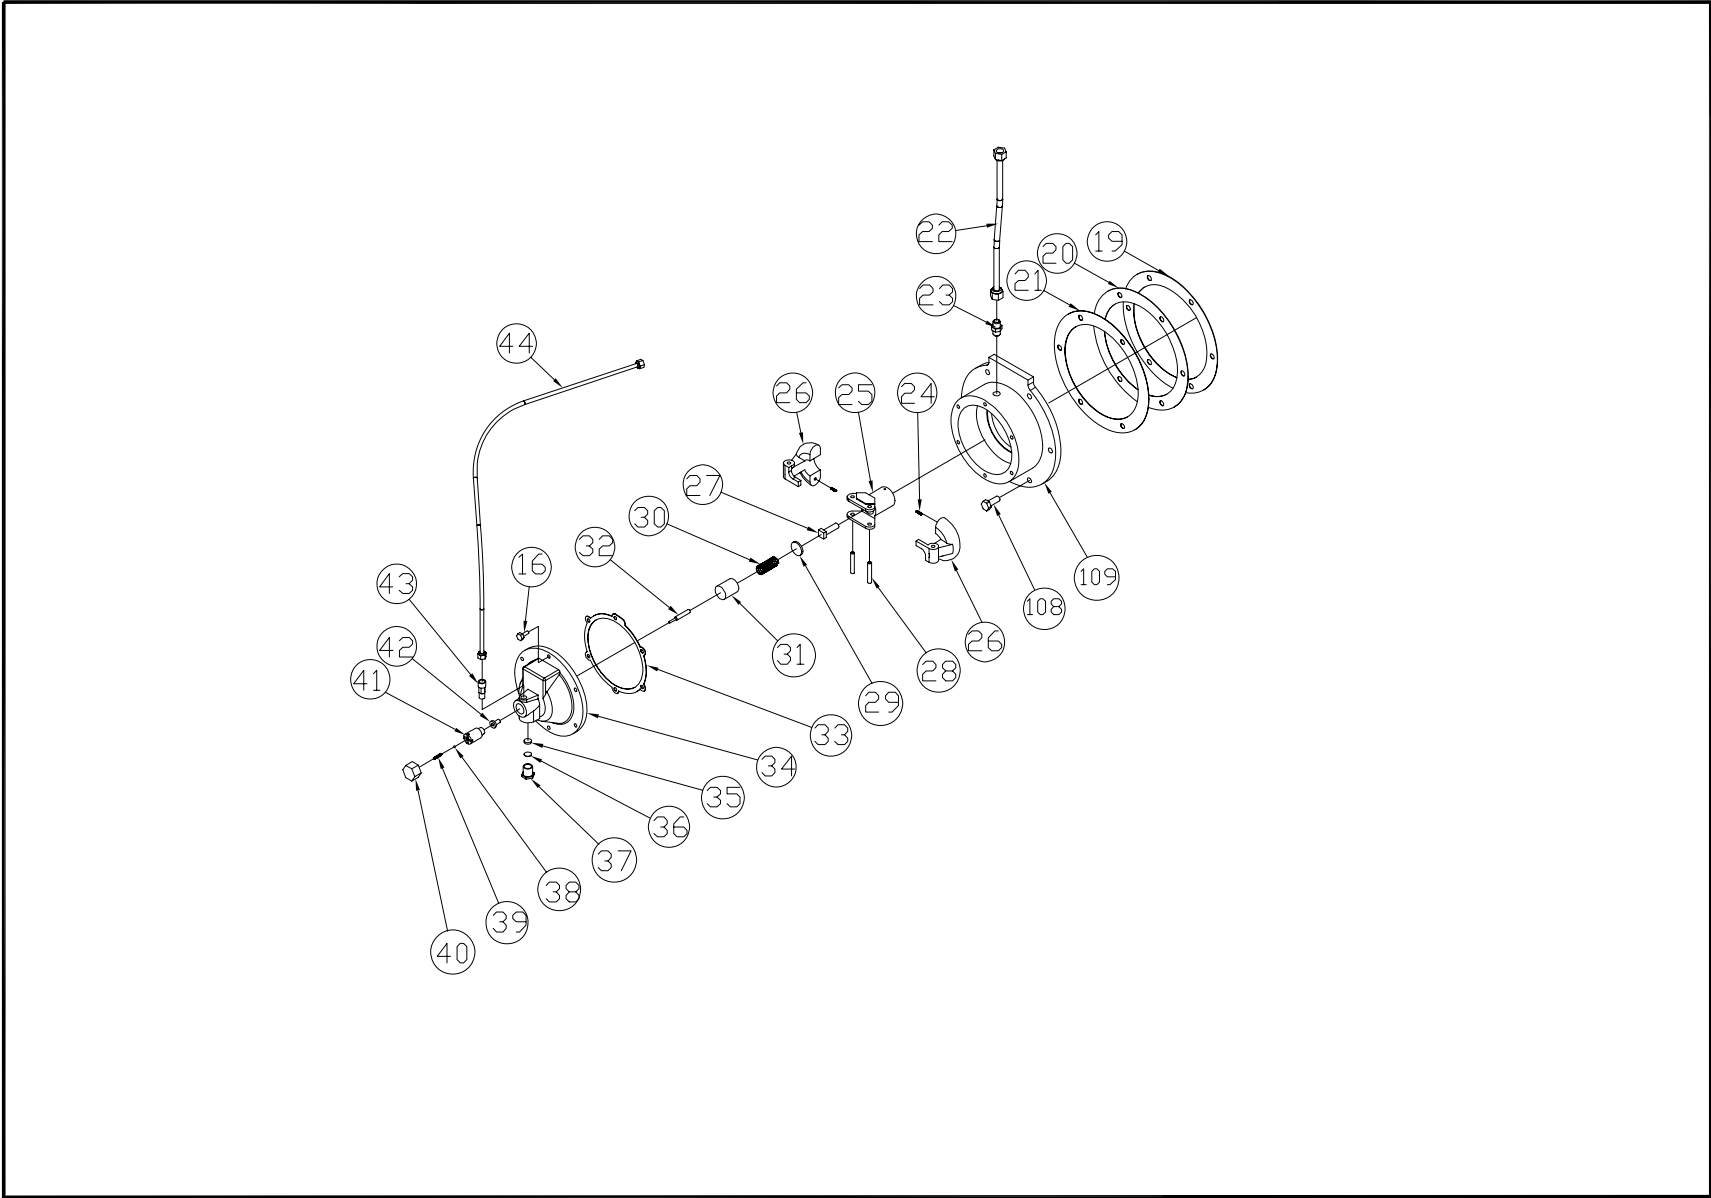

Centrifugal Unloader

Explode drawing

K25 Centrifugal Unloader Parts List			
Item		Description	QTY
16	110137	Screw Hex Head Cap 1/4-20	6
19	070342	Gasket End Cover .003	1
20	070344	Gasket End Cover .005	1
21	070346	Gasket End Cover .016	1
22	703018	Breather Tube Assembly	1
23	718035	Breather.25Px.375 Flare	1
24	723007	Spring Bumper	2
25	767011	Unloader Holder	1
26	728005	Weight	2
27	110221	Screw SQ HD 7/16 - 14 LH	1
28	100104	Roll Pin 5/16 x 1-3/4	2
29	130023	Stop Piston Washer	1
30	723034	Spring, Piston	1
31	720120	Pluger Unloader	1
32	727020	Stem Valve	1
33	070332	Gasket Unloader Housing	1
34	050082	Unloader Housing Assemble	1
35	120052	Filter Felt	1
36	120051	Screen Filter	1
37	120050	Nut Filter	1
38	050900	Ball 1/4 Dia.	1
39	727054	Spring Valve Return	1
40	727053	Nut Valve Retainer	1
41	727052	Retainer Valve	1
42	726014	Valve Guide	1
43	718070	Connector Straight Tube	1
44	725050	Tube Unloader 5/16 x 35 LG	1