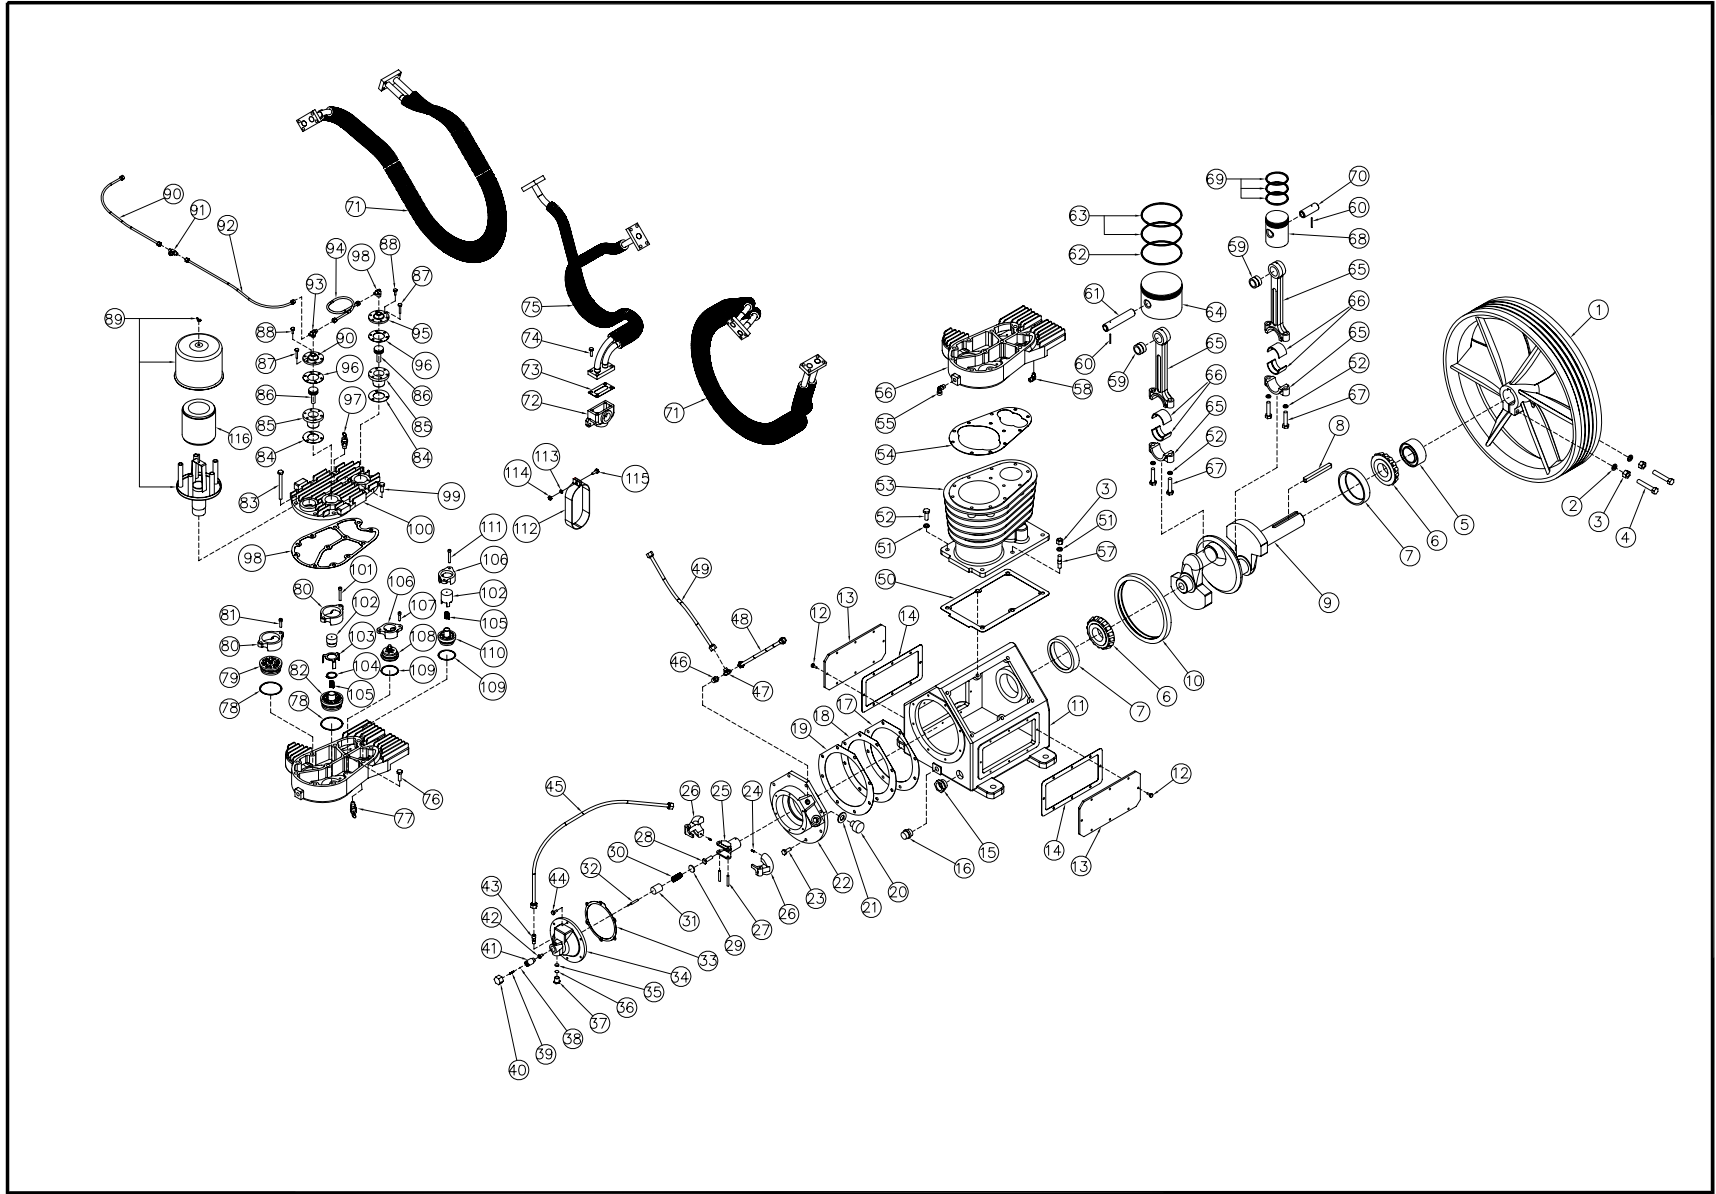

K25 Parts List							
Item		Description	QTY	Item		Description	QTY
A	010029	Overhaul Kit:1 of B,C,D		61	729102	Wrist Pin LP	4
B	010030	Ring Set:1 of Item 62,63,69		62	719124	Scraper Ring LP	8
C	010031	Valve Set:1 of Item 79,82,108,110		63	719123	Ring Set LP	8
D	010032	Gasket Set:1 of Item 14,17,18,19,33,50,54,98		64	790112	Piston LP	2
1	713155	Flywheel 25.25" 4B	1	65	705024	Connecting Rod	2
2	110213	1/2 13X3 Flywheel Bolt	2	66	050123	Insert Bearing	4
3	120066	1/2 13 Nut	2	67	110218	1/2 20X2 1/4 Rod Bolt	4
4	130076	1/2 Lockwasher	2	68	720110	Piston HP	10
5	060071	Oil Seal	1	69	719121	HP Ring Set	1
6	050050	Bearing	2	70	729100	Wrist Pin HP	1
7	050052	Bearing Cup	2	71	706210	Intercooler Assemble	2
8	080040	Key	1	72	718075	Connector Aftercooler	1
9	709079	Crankshaft	1	73	070350	Cooler Flange Gasket	6
10	719140	Retaining Ring	1	74	110166	5/16 18X7/8 Flange Bolt	24
11	708009	Crankcase	1	75	706229	Aftercooler Assemble	1
12	110137	Hex Head Capscrew 1/4 20X5	6	76	110103	7/16-14X4 Hex Head Capscrew	20
13	020145	Side Plate	2	77	722007	Safety Valve Standard 200 PS	1
14	070330	Gasket Side Plate	2	78	070352	Seat Gasket LP	4
15	714004	Oil Level Sight Glass,Copper	1	79	727214	LP Exhaust Valve	2
16	140037	Oil drain Plug 3/8" NPT	1	80	719136	Hold Down Ring LP	4
17	070328	End Cover Gasket .003 Thick	2	81	110208	5/16 18-1 1/4 Screw	20
18	070326	End Cover Gasket .006 Thick	10	82	727218	LP Inlet Valve	2
19	070324	End Cover Gasket .015 Thick	2	83	110165	Head Bolt	1
20	718116	Oil Filler Plug	1	84	070358	Gasket	4
21	070334	Oil Filler Plug Gasket	1	85	726004	Plunger Guide	4
22	050080	End Cover And Cup Assemble	1	86	050072	Plunger and Cup Assembly	4
23	110125	3/8-16X1 End Cover Bolt	8	87	110202	1/4-20-X1/4 Bolt	12
24	728005	Weight	2	88	110137	1/4-20-X5/8 Bolt	12
25	100104	16X1 1 3/4 Rollpin	2	89	712121	Filter	1
26	723007	Spring	1	90	718063	1/4X20 1/2 Copper Tubing	1
27	767011	Unloader Holder	1	91	718020	1/4X1/4X1/4 Tee,Breather Conn	1
28	110221	7/16-14 LH Bolt Special Head	1	92	718067	1/4X23 Copper Tube	1
29	130022	Piston Stop Washer	1	93	718014	T-Connector	2
30	723034	Spring	1	94	718061	Copper Tube	2
31	720120	Plunge Unloader	1	95	728001	Unloader	4
32	727020	Valve Stem	1	96	070366	Inlet Unloader Gasket	4
33	070332	Housing Gasket	1	97	722004	Intercooler Safety Valve 75 PS	2
34	050082	Unloader Housing Assemble	1	98	070348	Gasket	2
35	120052	Felt	1	99	110167	Head Bolt	1
36	120051	Filter Screen	1	100	711086	Cylinder Head Plate	2
37	120050	Filter Nut	1	101	110160	5/16-18X1 Screw	4
38	728007	Ball 1/4	1	102	720121	Unloader Piston	2
39	727054	Valve Return Spring	1	103	721008	Finger LP	2
40	727053	Nut Valve Retainer	1	104	719140	Retaining Ring	2
41	727052	Valve Retainer	1	105	723004	Plunger Spring	4
42	726014	Valve Guide	1	106	719127	Hold Down Ring HP	4
43	718006	Straight Breather Connector	1	107	110161	1/4 20X1 1/4 Screw Bolt	4
44	110137	1/4 20X5/8 Hex Head Capscrew	1	108	727218	HP Exhaust Valve	2
45	725050	5/16X32 Copper Tube	1	109	070354	Seat Gasket HP	4
46	120063	Nut	1	110	727216	HP Inlet Valve	2
47	718021	T Fitting 3/8PX3/8TX3/8T	1	111	110162	1/4-20X1 3/4 Screw	4
48	703019	Breather Tube Assemble	2	112	706101	Cooler Strap	1
49	703020	Breather Tube Assemble	2	113	130073	Lockwasher	1
50	070294	Base Gasket	2	114	120074	Hex Nut 5/16	1
51	130076	1/2 Lockwasher	2	115	110160	Hex Screw 5/16 - 18X1-3/4LG	1
52	110171	1/2-13X1 1/2 Base Bolt	2	116	712111	Filter Element	1
53	711164	Cylinder	2	117	718104	Oil Drain Pipe-6"	1
54	070356	Cylinder Cover Gasket	4				
55	718015	Breather Elbow	4				
56	711096	Cylinder Head	2				
57	110101	1/2-13X1 1/16 Stud	2				
58	718012	Tube Ell	2				
59	729001	Wristpin Bearing	2				
60	100103	Lockpin	2