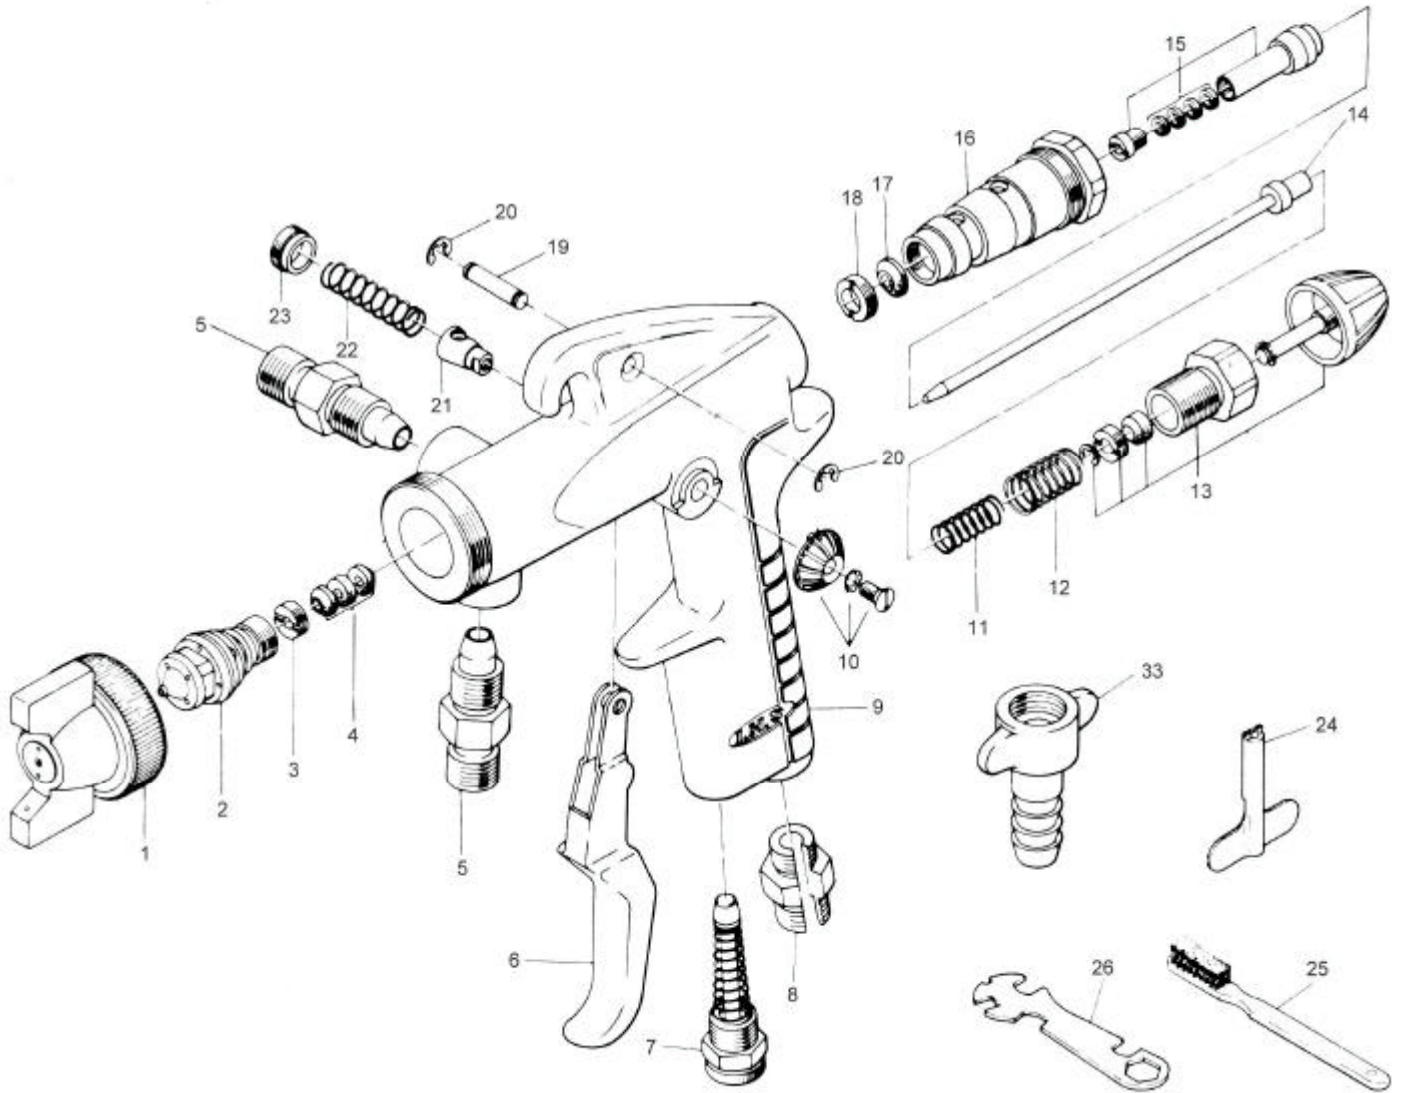

# 吉生 GISON

### PARTS LIST

✿ : Consuming Part

Item No.	Part No.	Description	Qty.	Item No.	Part No.	Description	Qty.
01	A61S01	Air Cap Set	1	14	A61S14	Fluid Needle Set	1
02	A61S02	Fluid Nozzle	1	15	A61S15	Air Valve	1
03	A61S03	Needle Packing Seat	1	16	A61S16	Air Valve Chamber	1
04	A61S04	Packing Fluid Needle	3	17	A61S17	Air Valve Packing	2
05-1	A61S05-1	Fluid Joint (S)	1	18	A61S18	Air Valve Packing Seal	1
05-2	A61S05-2	Fluid Joint (G)	1	19	A61S19	Trigger Stud	1
06	A61S06	Trigger	1	20	A61S20	Stop Ring	2
07	A61S07	Air Adj. Valve Set	1	21	A61S21	Pattern Adj. Valve	1
08	A61S08	Air Hose Joint	1	22	A61S22	Pattern Adj. Valve Spring	1
09	A61S09	Gun Body-Gravity	1	23	A61S23	Screw	1
10	A61S10	Pattern Adj. Knob	1	24	A61S24	Special Driver	1
11	A61S11	Needle Valve Spring	1	26	A61S26	Spanner	1
12	A61S12	Air Valve Spring	1	33	A61S33	Fluid Hose Joint Set	1
13	A61S13	Fluid Adj. Knob Set	1				