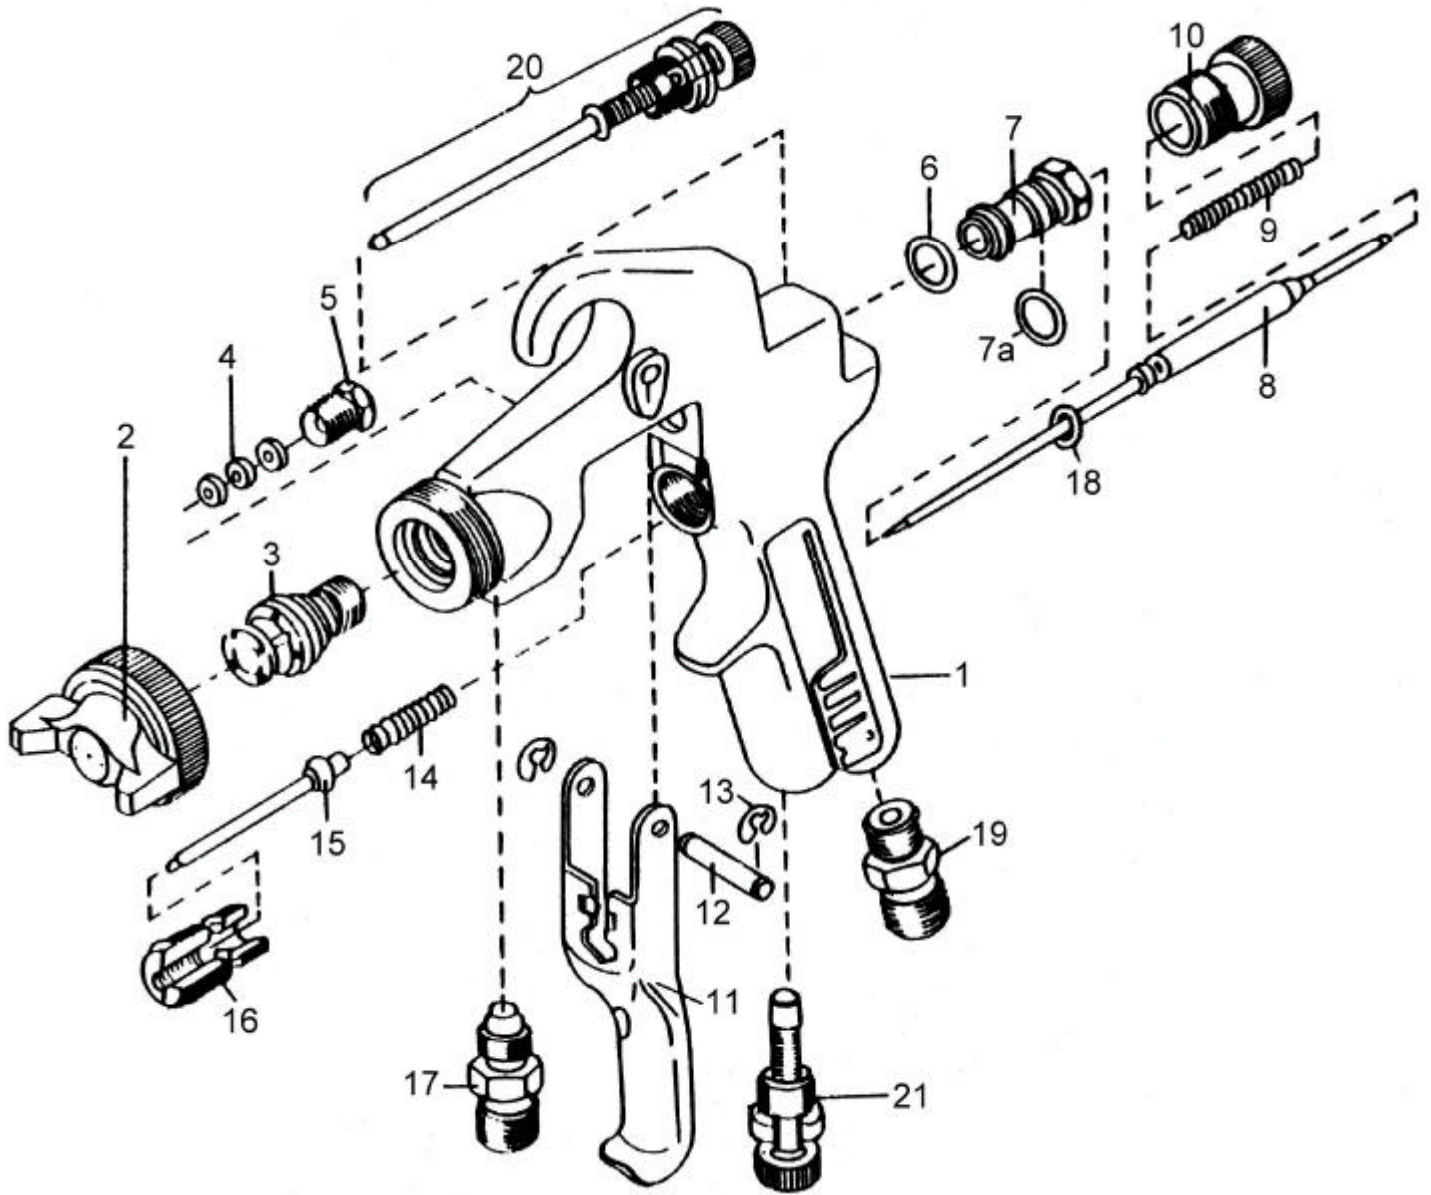

吉生 GISON

GYD-71/71G Spray Gun

PARTS LIST

✿ :Consuming Part

No.	Part No.	Description	Qty.	No.	Part No.	Description	Qty.
01	710001	Gun Body	1	11	710011	Trigger	1
02	710002	Aircap	1	12	710012	Trigger Stud	1
03	710003	Fluid Nozzle	1	13	710013	Trigger Circlip	2
04	710004	Fluid Needle/Air Valve Packing	6	14	710014	Air Valve Spring	1
05	710005	Needle Air Valve Packing Seat	1	15	710015	Air Valve	1
06	710006	Gasket	1	16	710016	Air Valve Seal Kit	1
07	710007	Needle Valve Guide	1	17	710017	Fluid Connection	1
07A	710007A	O-Ring	1	18	710018	Trigger Pad	1
08	710008	Fluid Needle	1	19	710019	Air Hose Connection	1
09	710009	Needle Valve Spring	1	20	710020	Spreader Adj. Valve Set	1
10	710010	Fluid Adjusting Knob	1	21	710021	Air Adjusting Valve Set	1