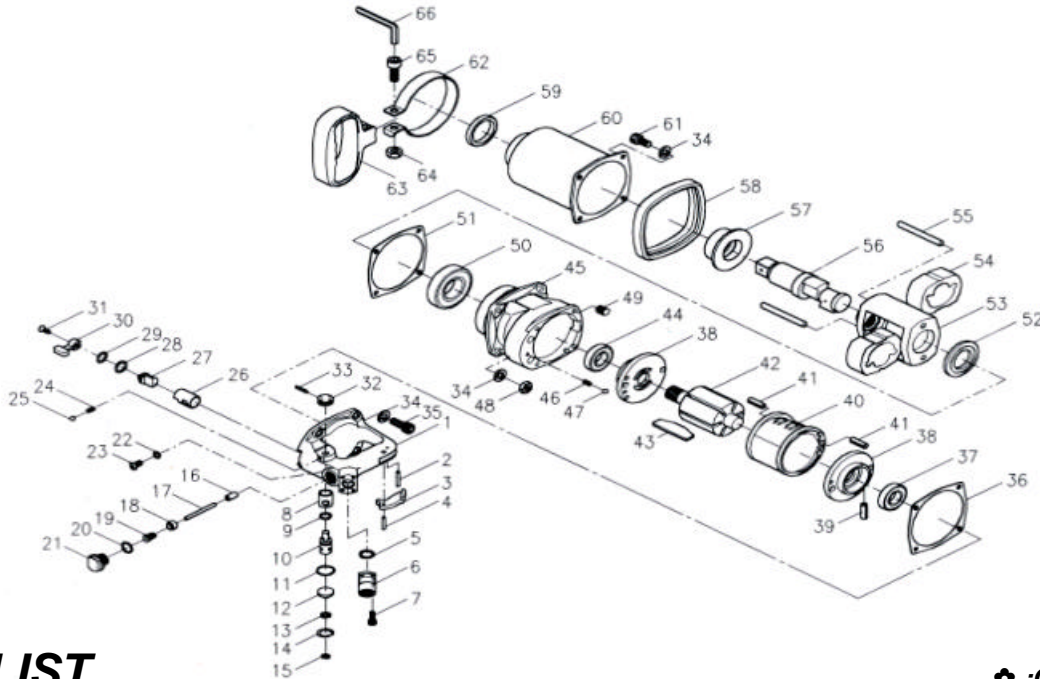

吉生 GISON

GW-65T 1-1/2" Professional Air Impact Wrench

PARTS LIST

✦ : Consuming Part

Item No.	Part No.	Description	Qty.	Item No.	Part No.	Description	Qty.
1	65T001	Handle Frame	1	33	65T033	Spring Pin	1
2	65T002	Pin	1	34	65T034	Spring Washer	12
3	65T003	Trigger	1	35	65T035	Cap Screw	4
4	65T004	Spring Pin	1	36	65T036	Rear Gasket	1
5	65T005	O-Ring	1	37	65T037	Ball Bearing	1
6	65T006	Air Inlet (1/2"PF)	1	38	65T038	Front End Plate	2
		Air Inlet (1/2"PT)		39	65T039	Spring Pin	1
		Air Inlet (1/2"NPT)		40	65T040	Cylinder	1
7	65T007	Cap Screw	4	41	65T041	Spring Pin	2
8	65T008	Regulator Bushing	1	42	65T042	Rotor	1
9	65T009	O-Ring	1	43	65T043	Rotor Blade	6
10	65T010	Regulator	1	44	65T044	Ball Bearing	1
11	65T011	O-Ring	1	45	65T045	Motor Housing	1
12	65T012	Regulator Valve Gasket	1	46	65T046	Spring	1
13	65T013	Washer	1	47	65T047	Steel Ball	1
14	65T014	Snap Ring	1	48	65T048	Lock Nut	4
15	65T015	Snap Ring	1	49	65T049	Helicoid	4
16	65T016	Bushing	1	50	65T050	Ball Bearing	1
17	65T017	Valve Stem	1	51	65T051	Front Gasket	1
18	65T018	Valve Throttle	1	52	65T052	Rear Washer	1
19	65T019	Spring	1	53	65T053	Hammer Cage	1
20	65T020	O-Ring	1	54	65T054	Hammer	2
21	65T021	Plug	1	55	65T055	Hammer Pin	2
22	65T022	O-Ring	1	56	65T056	Anvil	1
23	65T023	Oil Chamber Screw	1	57	65T057	Anvil Bushing	1
24	65T024	Spring	1	58	65T058	Rear Rubber	1
25	65T025	Steel Ball	1	59	65T059	Oil Seal	1
26	65T026	Reverse Valve Bushing	1	60	65T060	Hammer Case	1
27	65T027	Reverse Valve	1	61	65T061	Cap Screw	4
28	65T028	O-Ring	1	62	65T062	Clamper	1
29	65T029	Snap Ring	1	63	65T063	Handle	1
30	65T030	Reverse Lever	1	64	65T064	Lock Nut	1
31	65T031	Screw	1	65	65T065	Cap Screw	1
32	65T032	Regulator Knob	1	66	65T066	Hex. Wrench	1