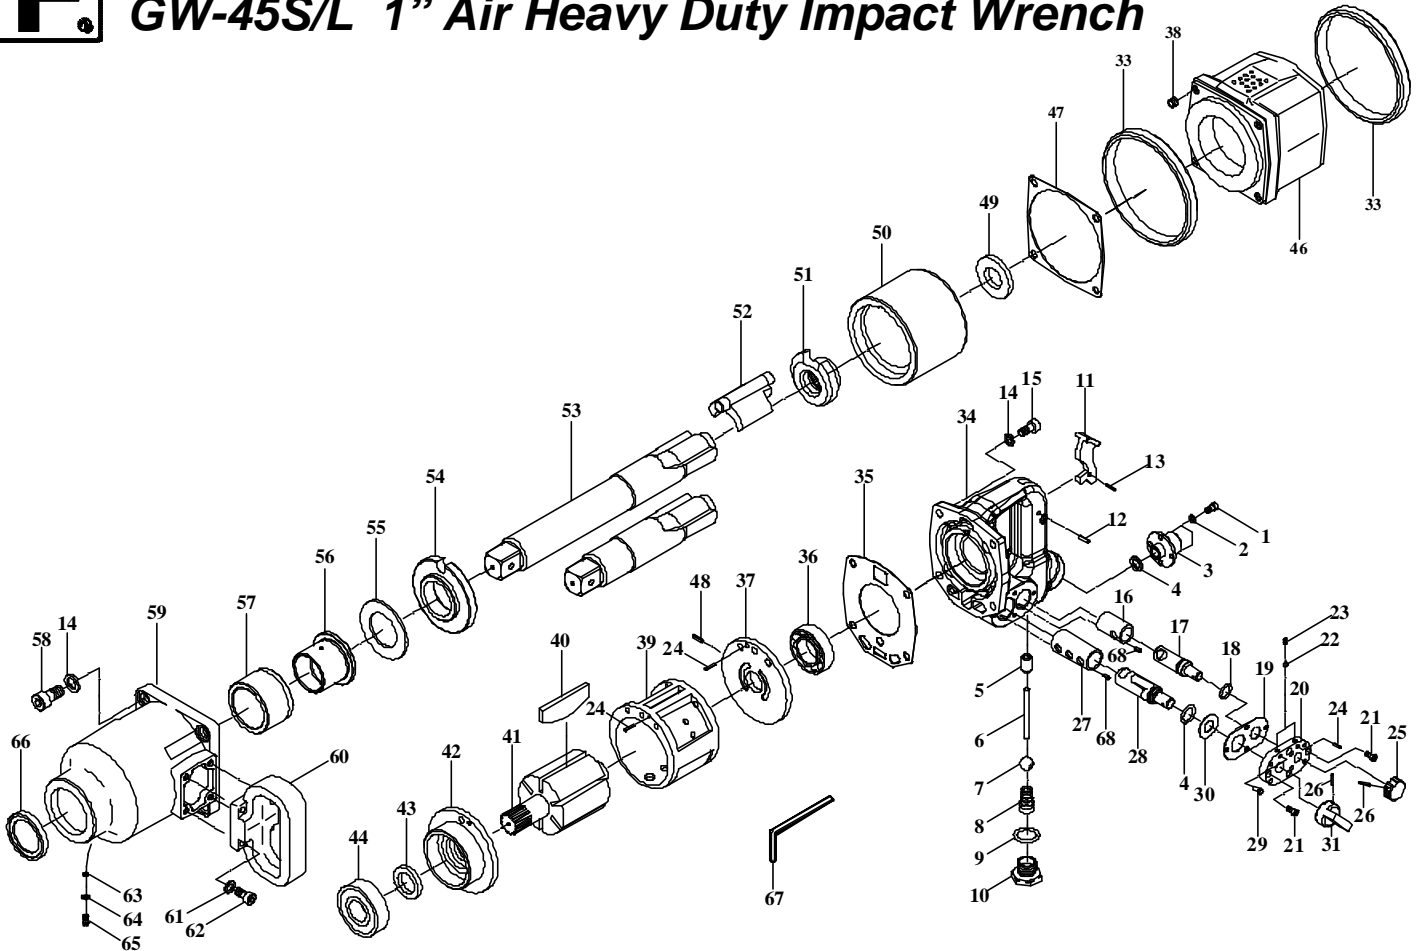

## GW-45S/L 1" Air Heavy Duty Impact Wrench

### PARTS LIST

✳ : Consuming Part

Item No.	Part No.	Description	Qty.	Item No.	Part No.	Description	Qty.
1	CAP005	Screw	4	36	B6205	Bearing	1
2	SPW5	Washer	4	37	450037	Rear Plate	1
3	380003	Air Inlet Bushing	1	38	D8	Heli Coil Inserts	8
4	OR014	O-Ring	2	39	450039	Cylinder	1
5	380005	Bushing	1	✳ 40	450040	Rotor Blade	5
6	380006	Valve Stem	1	41	450041	Rotor	1
✳ 7	380007	Steel Ball	1	42	450042	Front Plate	1
✳ 8	S010	Spring	1	✳ 43	SG007	Oil Seal	1
9	OR015	O-Ring	1	44	B6305ZZ	Ball Bearing	1
10	380010	Throttle Plug	1	46	450046	Housing	1
11	380011	Trigger	1	✳ 47	450047	Front Gasket	1
12	SP018	Spring Pin	1	48	P007	Pin	1
13	SP016	Spring Pin	1	49	450049	Rear Spacer	1
14	SPW5/16	Washer	8	50	450050	Hammer Cage	1
15	CAP006	Cap Screw	4	51	450051	Cam	1
16	380016	Regulator bush	1	✳ 52	450052	Hammer	1
17	380017	Air Regulator	1	53	450053	Anvil (Short) (for <b>GW-45S</b> )	1
18	OR031	O-Ring	1	53a	450053L	Anvil (Long) (for <b>GW-45L</b> )	1
✳ 19	380019	Gasket	1	54	450054	Bushing	1
20	380020	Valve Cap	1	55	450055	Front Spacer	1
21	CAP007	Cap Screw	4	56	450056	Anvil Bushing	1
22	380022	Steel Ball	2	57	450057	Flange Bushing	1
23	S011	Spring	2	58	CAP013	Cap Screw	4
24	SP008	Spring Pin	3	59	450059	Hammer Casing	1
25	380025	Regulator Knob	1	60	380057	Left Grip	1
26	SP026	Spring Pin	2	61	SPW6	Spring Washer	4
27	380027	Reverse Valve Bush	1	62	CAP011	Screw	4
28	380028	Reverse Valve	1	63	OR022	O-Ring	1
29	380029	Pin	1	64	WT6X10	Washer	1
30	380056	Spacer	1	65	MC001	Screw	1
31	380031	Reverse Lever	1	66	SG008	Oil Seal	1
33	450045	Protecting Rubber	2	67	420068	Hex. Spanner	1
34	450034	Handle Frame	1	68	SP025	Spring Pin	2
✳ 35	450035	Rear Gasket	1				