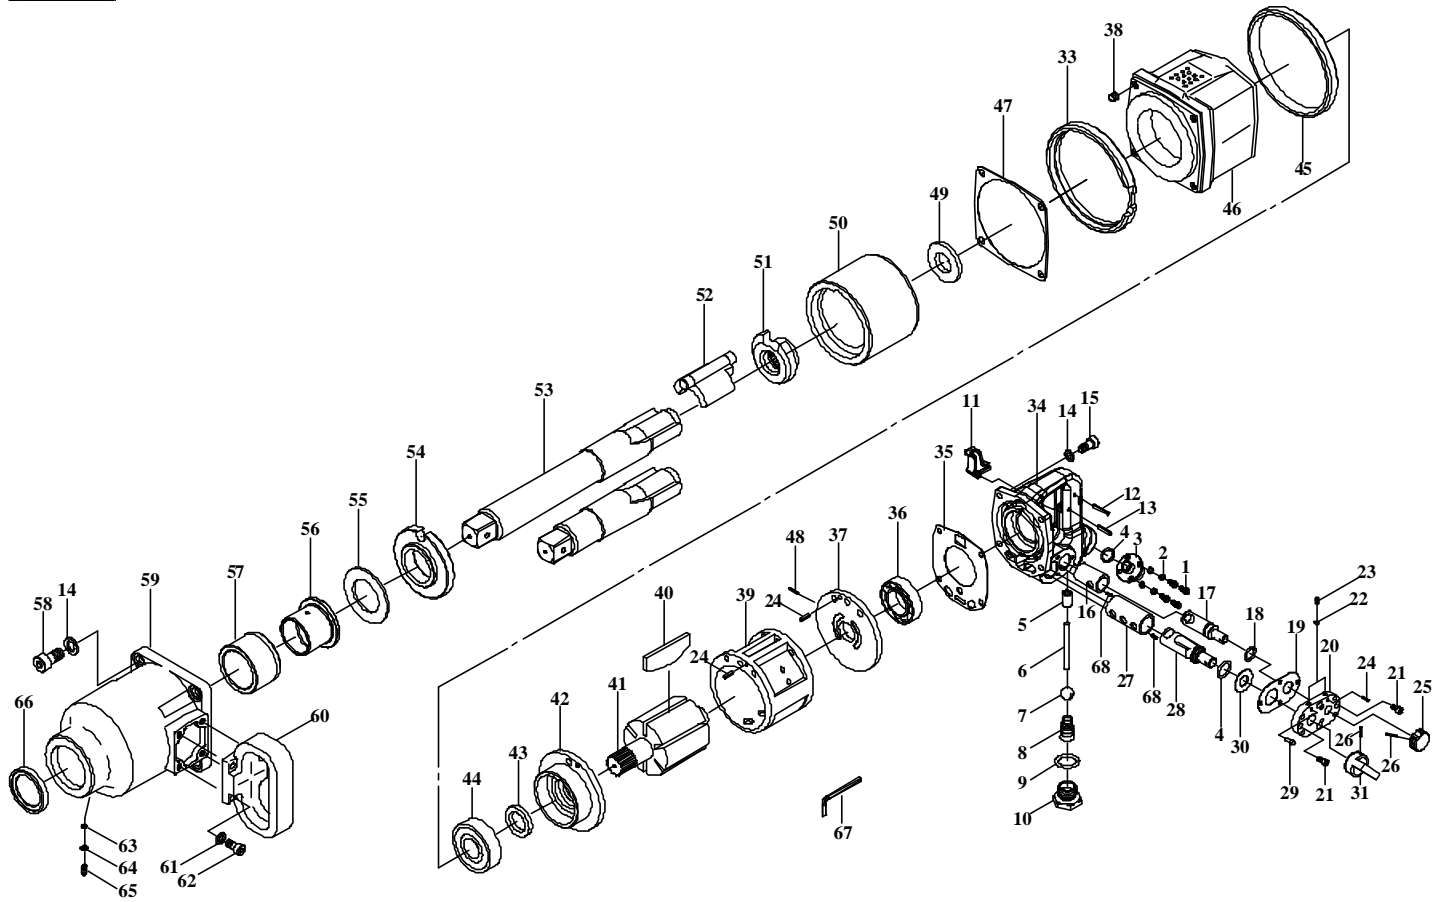

吉生 GISON

GW-45SI/LI 1" Air Heavy Duty Impact Wrench

PARTS LIST

✧ : Consuming Part

Item No.	Part No.	Description	Qty.	Item No.	Part No.	Description	Qty.
1	CAP005	Screw	4	36	B6205	Bearing	1
2	SPW5	Washer	4	37	450037	Rear Plate	1
3	380003	Air Inlet Bushing	1	38	D8	Heli Coil Inserts	8
4	OR014	O-Ring	2	39	450039	Cylinder	1
5	380005	Bushing	1	✧ 40	450040	Rotor Blade	5
6	380006	Valve Stem	1	41	450041	Rotor	1
✧ 7	380007	Steel Ball	1	42	450042	Front Plate	1
✧ 8	S010	Spring	1	✧ 43	SG007	Oil Seal	1
9	OR015	O-Ring	1	44	B6305ZZ	Ball Bearing	1
10	380010	Throttle Plug	1	46	450046	Housing	1
11	450011S	Trigger	1	✧ 47	450047	Front Gasket	1
12	SP018	Spring Pin	1	48	P007	Pin	1
13	SP016	Spring Pin	1	49	450049	Rear Spacer	1
14	SPW5/16	Washer	8	50	450050	Hammer Cage	1
15	CAP006	Cap Screw	4	51	450051	Cam	1
16	380016	Regulator bush	1	✧ 52	450052	Hammer	1
17	380017	Air Regulator	1	53	450053	Anvil (Short) (for GW-45S)	1
18	OR031	O-Ring	1	53a	450053L	Anvil (Long) (for GW-45L)	1
✧ 19	380019	Gasket	1	54	450054	Bushing	1
20	380020	Valve Cap	1	55	450055	Front Spacer	1
21	CAP007	Cap Screw	4	56	450056	Anvil Bushing	1
22	380022	Steel Ball	2	57	450057	Flange Bushing	1
23	S011	Spring	2	58	CAP013	Cap Screw	4
24	SP008	Spring Pin	3	59	450059	Hammer Casing	1
25	380025	Regulator Knob	1	60	380057	Left Grip	1
26	SP026	Spring Pin	2	61	SPW6	Spring Washer	4
27	380027	Reverse Valve Bush	1	62	CAP011	Screw	4
28	380028	Reverse Valve	1	63	OR022	O-Ring	1
29	380029	Pin	1	64	WT6X10	Washer	1
30	380056	Spacer	1	65	MC001	Screw	1
31	380031	Reverse Lever	1	66	SG008	Oil Seal	1
33	450045	Protecting Rubber	2	67	420068	Hex. Spanner	1
34	450034S	Handle Frame	1	68	SP025	Spring Pin	2
✧ 35	450035	Rear Gasket	1				