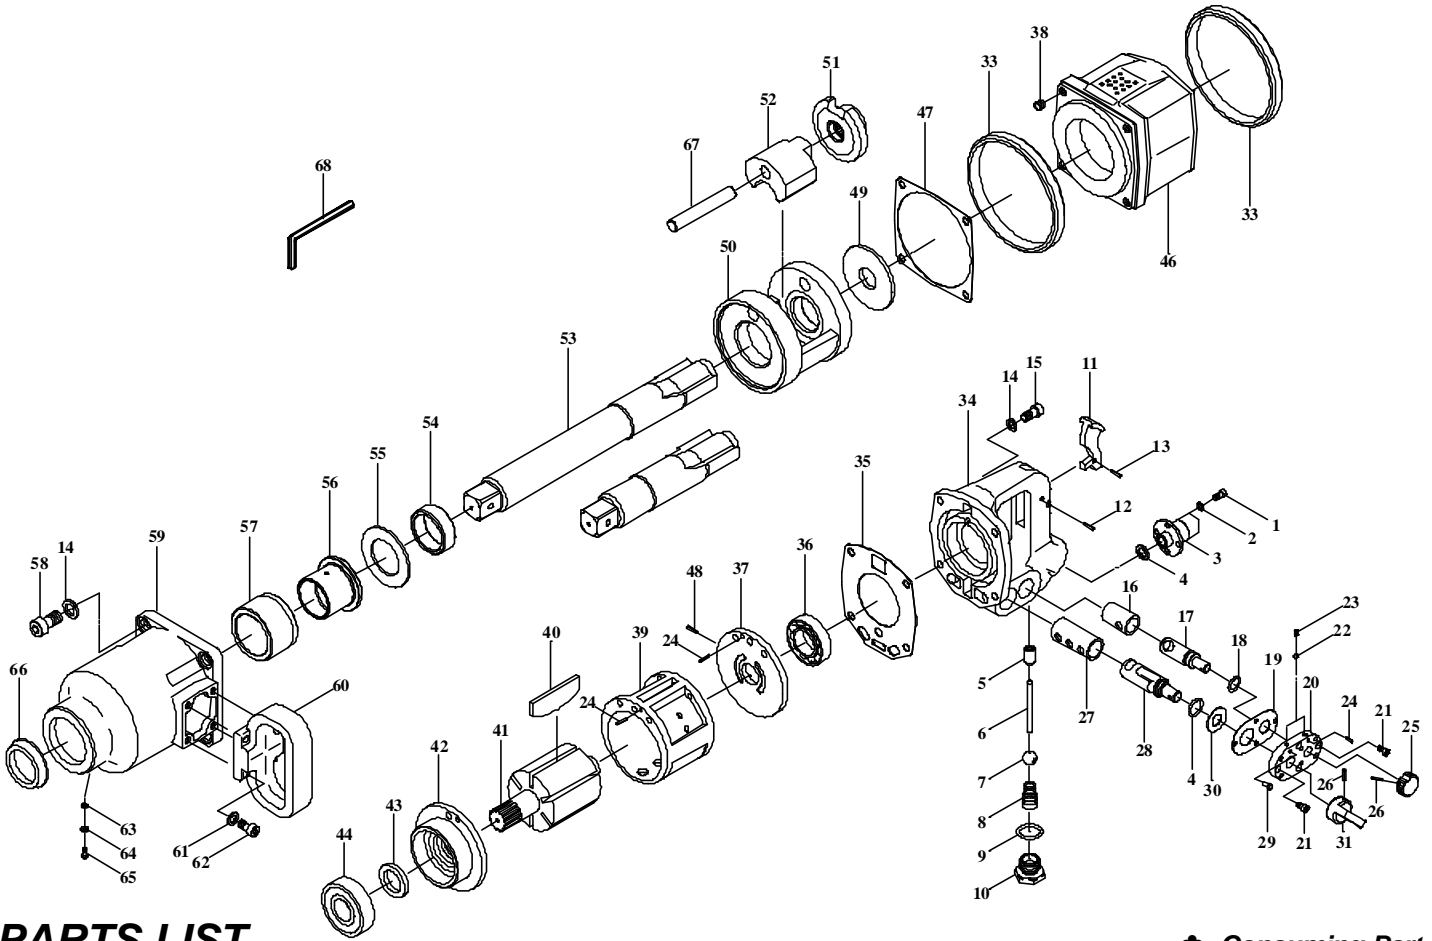

# 吉生 GISON

## GW-45D/DL 1" Air Heavy Duty Impact Wrench

### PARTS LIST

✱ : Consuming Part

Item No.	Part No.	Description	Qty.	Item No.	Part No.	Description	Qty.
1	CAP005	Cap Screw	4	36	B6205	Ball Bearing	1
2	SPW5	Washer	4	37	450037	Rear Plate	1
3	380003	Air Inlet Bushing	1	38	D8	Heli Coil Inserts	8
4	OR014	O-Ring	2	39	450039	Cylinder	1
5	380005	Bushing	1	✱ 40	450040	Rotor Blade	5
6	380006	Valve Stem	1	41	450041	Rotor	1
✱ 7	380007	Nylon Ball	1	42	450042	Front Plate	1
✱ 8	S010	Spring	1	✱ 43	SG007	Oil Seal	1
9	OR015	O-Ring	1	44	B6305ZZ	Ball Bearing	1
10	380010	Throttle Plug	1	46	450046	Housing	1
11	380011	Trigger	1	✱ 47	450047	Front Gasket	1
12	SP018	Spring Pin	1	48	P007	Pin	1
13	SP016	Spring Pin	1	49	45D049	Rear Spacer	1
14	SPW5/16	Washer	8	50	45D050	Hammer Cage	1
15	CAP006	Cap Screw	4	51	45D051	Cam	1
16	380016	Regulator bush	1	✱ 52	45D052	Hammer	1
17	380017	Air Regulator	1	53	450053	Anvil (Short) for GW-45D	1
18	OR031	O-Ring	1	53a	450053L	Anvil (Long) for GW-45DL	1
✱ 19	380019	Gasket	1	54	45D054	Bushing	1
20	380020	Valve Cap	1	55	450055	Front Spacer	1
21	CAP007	Cap Screw	4	56	450056	Anvil Bushing	1
22	380022	Steel Ball	2	57	450057	Flange Bushing	1
23	S011	Spring	2	58	CAP013	Cap Screw	4
24	SP008	Spring Pin	3	59	450059	Hammer Casing	1
25	380025	Regulator Knob	1	60	380057	Left Grip	1
26	SP026	Spring Pin	2	61	SPW6	Spring Washer	4
27	380027	Reverse Valve Bush	1	62	CAP011	Cap Screw	4
28	380028	Reverse Valve	1	63	OR022	O-Ring	1
29	380029	Locked Pin	1	64	WT6X10	Washer	1
30	380056	Spacer	1	65	MC001	Screw	1
31	380031	Reverse Lever	1	66	SG008	Oil Seal	1
33	450045	Protecting Rubber	2	✱ 67	45D067	Hammer Pin	1
34	450034	Handle Frame	1	68	420068	Hex. Spanner	1
✱ 35	450035	Rear Gasket	1				