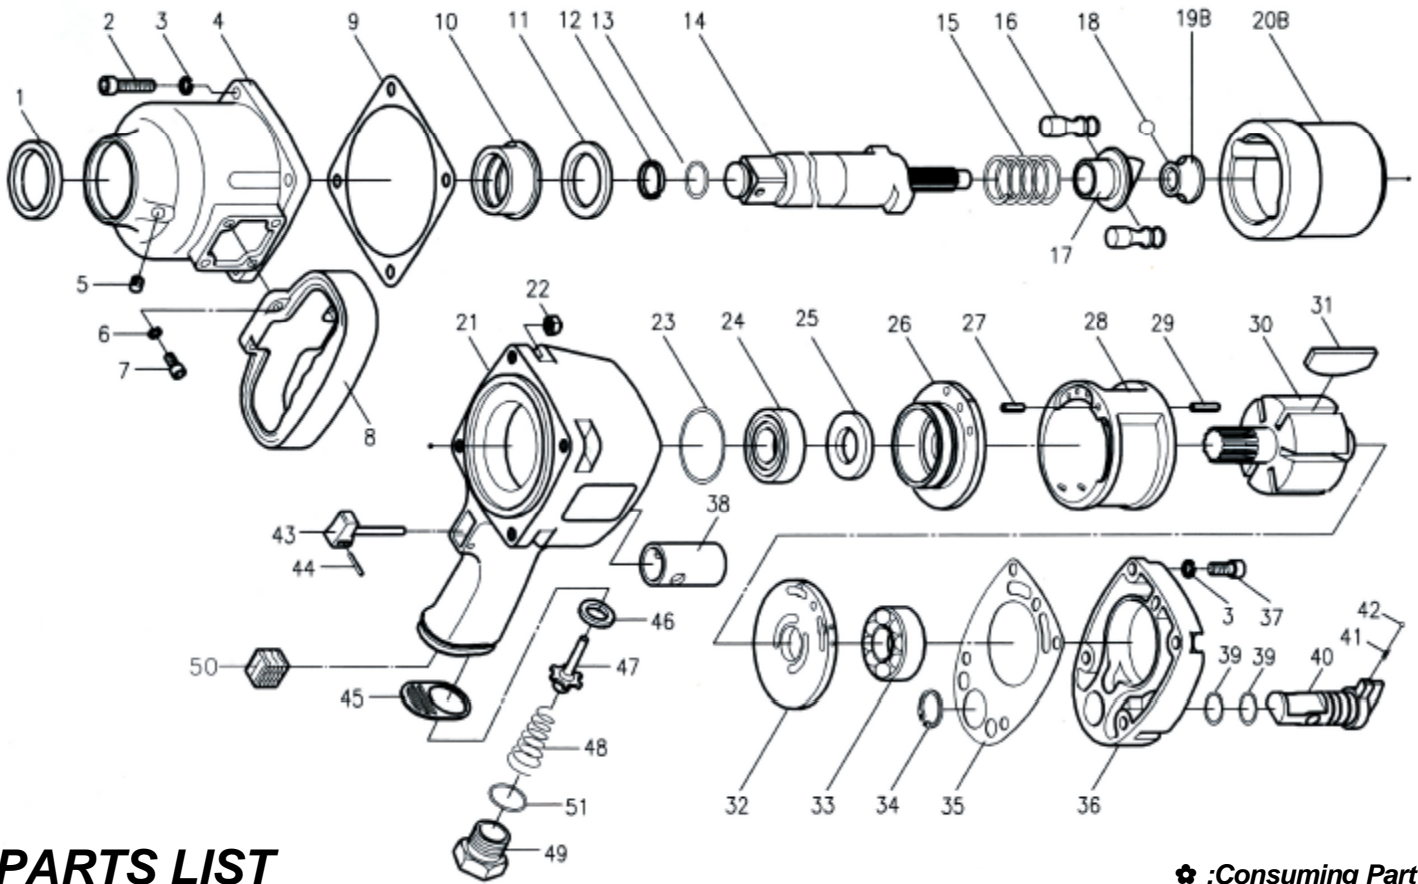

## GW-42P 1" Professional Air Impact Wrench

### PARTS LIST

✳ : Consuming Part

Item No.	Part No.	Description	Qty.	Item No.	Part No.	Description	Qty.
1	42P001	Oil Seal	1	27	42P027	Spring Pin	1
2	42P002	Cap Screw	4	28	42P028	Cylinder	1
3	42P003	Spring Washer	8	29	42P029	Spring Pin	1
4	42P004	Hammer Case	1	30	42P030	Rotor	1
5	42P005	Set Screw	1	31	42P031	Rotor Blade	6
6	42P006	Spring Washer	4	32	42P032	Rear End Plate	1
7	42P007	Cap Screw	4	33	42P033	Ball Bearing	1
8	42P008	D-Type Handle	1	34	42P034	Snap Ring	1
9	42P009	Front Gasket	1	35	42P035	Rear Gasket	1
10	42P010	Anvil Bushing	1	36	42P036	Rear Cover	1
11	42P011	Front Washer	1	37	42P037	Cap Screw	4
12	42P012	Anvil Collar	1	38	42P038	Valve Sleeve	1
13	42P013	O-Ring	1	39	42P039	O-Ring	2
14	42P014A	Anvil	1	40	42P040	Reverse Valve	1
	42P014B	8" Anvil		41	42P041	Spring	1
15	42P015	Spring	1	42	42P042	Steel Ball	1
16	42P016	Hammer Pin	1	43	42P043	Trigger	1
17	42P017	Cam	1	44	42P044	Spring Pin	1
18	42P018	Steel Ball	1	45	42P045	Exhaust Deflector	1
19B	42P019	Cam Foundation	1	46	42P046	Bushing	1
20B	42P020	Hammer Cage	1	47	42P047	Valve Stem	1
21	42P021	Motor Housing	1	48	42P048	Spring	1
22	42P022	Lock Nut	4	49	42P049A	Air Inlet (1/2"PF)	1
23	42P023	O-Ring	1		42P049B	Air Inlet (1/2"PT)	
24	42P024	Ball Bearing	1		42P049C	Air Inlet (1/2"NPT)	
25	42P025	Oil Seal	1	50	42P050	Muffler	1
26	42P026	Front End Plate	1	51	42P051	O-Ring	1