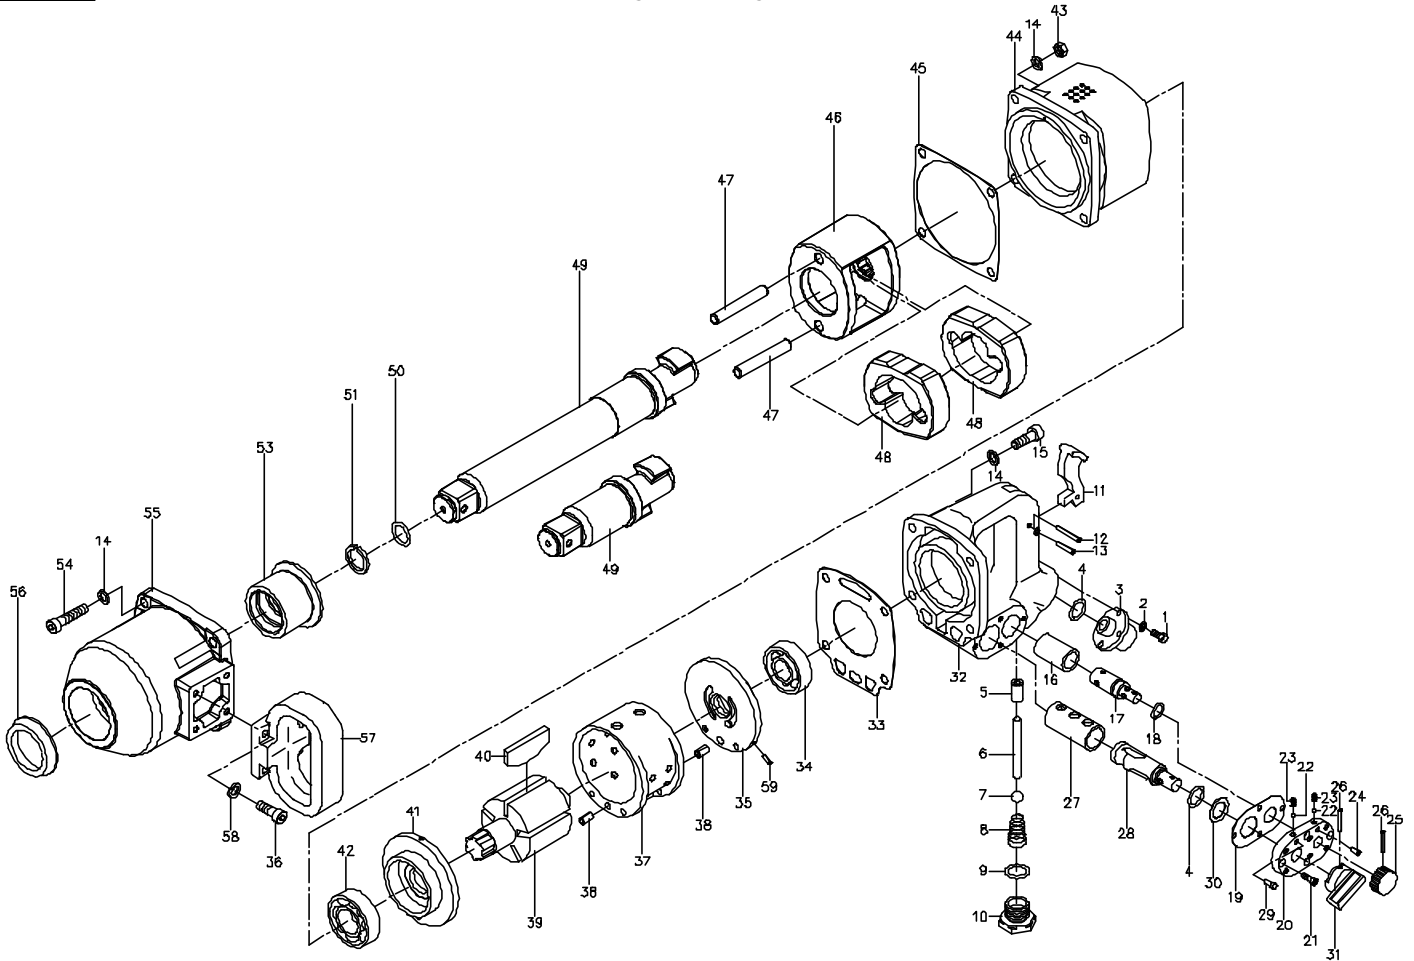

吉生 GISON

GW-40S/L 1" Air Heavy Duty Impact Wrench

PARTS LIST

✳ : Consuming Part

Item No.	Part No.	Description	Qty.	Item No.	Part No.	Description	Qty.
1	CAP005	Cap Screw	4	31	380031	Reversible Lever	1
2	SPW5	Spring Washer	4	32	380032	Handle Frame	1
3	380003	Air Inlet Bushing	1	✳ 33	380033	Rear Gasket	1
4	OR014	O-Ring	2	34	B6204Z	Ball Bearing	1
5	380005	Bushing	1	35	380035	Rear Plate	1
6	380006	Valve Stem	1	36	CAP011	Cap Screw	4
✳ 7	380007	Nylon Ball	1	37	380037	Cylinder	1
✳ 8	S010	Spring	1	38	SP004	Spring Pin	2
9	OR015	O-Ring	1	39	380039	Rotor	1
10	380010	Throttle Plug	1	✳ 40	380040	Rotor Blade	5
11	380011	Trigger	1	41	380041	Front Plate	1
12	SP018	Spring Pin	1	42	B6205ZZ	Ball Bearing	1
13	SP029	Spring Pin	1	43	NS8	Nut	4
14	SPW5/16	Spring Washer	12	44	380044	Body	1
15	CAP006	Cap Screw	4	45	380045	Front Gasket	1
16	380016	Regulator Bush	1	46	400046	Hammer Cage	1
17	380017	Air Regulator	1	47	400047	Hammer Pin	2
18	OR031	O-Ring	1	48	400048	Hammer	2
✳ 19	380019	Gasket	1	49	400049	Anvil (Short)	1
20	380020	Valve Cap	1	49a	400049L	Anvil (Long)	1
21	CAP007	Cap Screw	4	50	OR020	O-Ring	1
22	380022	Steel Ball	2	51	420052	Anvil Collar	1
23	S011	Spring	2	53	380053	Anvil Bushing	1
24	SP008	Spring Pin	1	54	CAP008	Cap Screw	4
25	380025	Regulator Knob	1	55	400055	Hammer Casing	1
26	SP019	Spring Pin	2	56	SG006	Oil Seal	1
27	380027	Reversible Valve Bushing	1	57	420046A	Left Grip	1
28	380028	Reversible Valve	1	58	SPW6	Spring Washer	4
29	380029	Pin	1	59	P007	Pin	1
30	380056	Spacer	1				