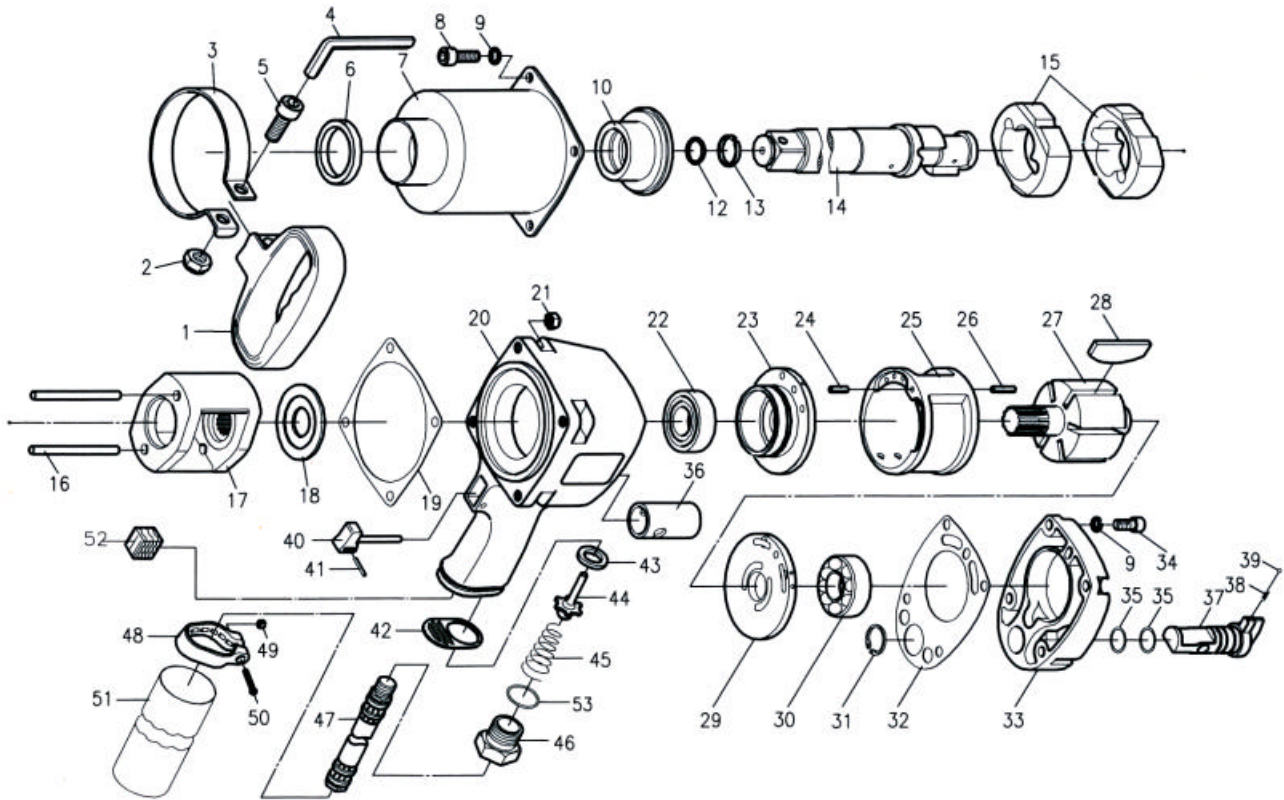

吉生 GISON

GW-38T 1" Professional Air Impact Wrench

PARTS LIST

✳ :Consuming Part

Item No.	Part No.	Description	Qty.	Item No.	Part No.	Description	Qty.
1	38T001	Handle	1	30	38T030	Ball Bearing	1
2	38T002	Lock Nut	1	31	38T031	Snap Ring	1
3	38T003	Clamper	1	32	38T032	Rear Gasket	1
4	38T004	Hex. Wrench	1	33	38T033	Rear Cover	1
5	38T005	Cap Screw	1	34	38T034	Cap Screw	4
6	38T006	Oil Seal	1	35	38T035	O-Ring	2
7	38T007	Hammer Case	1	36	38T036	Valve Sleeve	1
8	38T008	Cap Screw	4	37	38T037	Reverse Valve	1
9	38T009	Spring Washer	8	38	38T038	Spring	1
10	38T010	Anvil Bushing	1	39	38T039	Steel Ball	1
12	38T012	O-Ring	1	40	38T040	Trigger	1
13	38T013	Anvil Collar	1	41	38T041	Spring PIN	1
14	38T014A	2" Anvil	1	42	38T042	Exhaust Deflector	1
	38T014B	8" Anvil		43	38T043	Bushing	1
15	38T015	Hammer	2	44	38T044	Valve Stem	1
16	38T016	Hammer Pin	2	45	38T045	Spring	1
17	38T017	Hammer Cage	1	46	38T046A	Air Inlet (1/2" PF)	1
18	38T018	Rear Washer	1		38T046B	Air Inlet (1/2" PT)	
19	38T019	Front Gasket	1		38T046C	Air Inlet (1/2" NPT)	
20	38T020	Motor Housing	1	47	38T047A	Lead Hose (1/2"PF)	1
21	38T021	Lock Nut	4		38T047B	Lead Hose (1/2"PT)	
22	38T022	Ball Bearing	1		38T047C	Lead Hose (1/2"NPT)	
23	38T023	Front End Plate	1	48	38T048	Hose Clamper	1
24	38T024	Spring Pin	1	49	38T049	Hex. Nut	1
25	38T025	Cylinder	1	50	38T050	Round Head Screw	1
26	38T026	Spring Pin	1	51	38T051	Exhaust Hose	1
27	38T027	Rotor	1	52	38T052	Muffler	1
28	38T028	Rotor Blade	6	53	38T053	O-Ring	1
29	38T029	Rear End Plate	1				