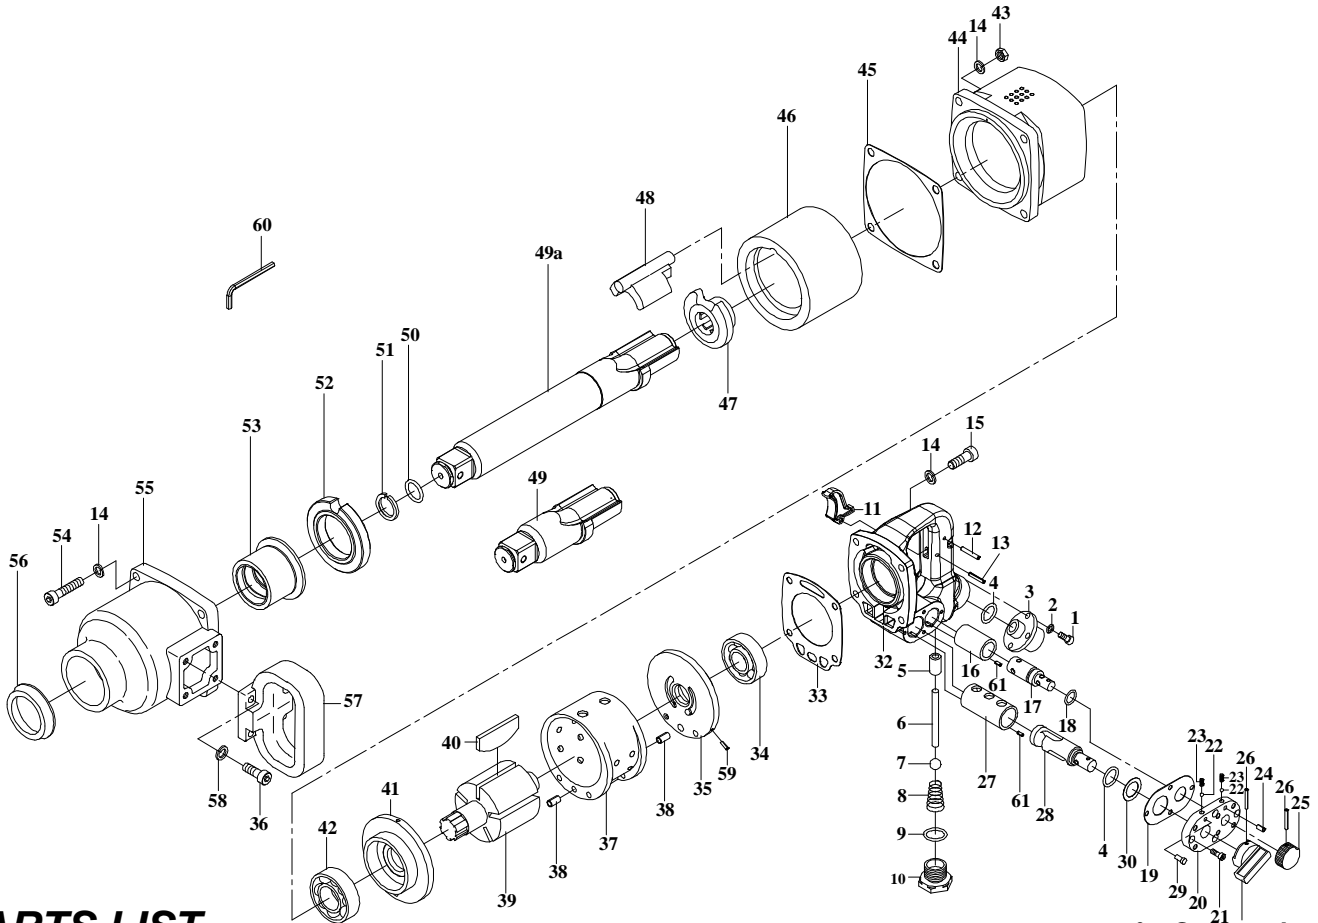

吉生 GISON

GW-38SI/LI 1" Air Heavy Duty Impact Wrench

PARTS LIST

☆ : Consuming Part

Item No.	Part No.	Description	Qty.	Item No.	Part No.	Description	Qty.
1	CAP005	Cap Screw	4	32	380032S	Handle Frame (Inter Trigger)	1
2	SPW5	Spring Washer	4	☆ 33	380033	Rear Gasket	1
3	380003	Air Inlet Bushing	1	34	B6204Z	Ball Bearing	1
4	OR014	O-Ring	2	35	380035	Rear Plate	1
5	380005	Bushing	1	36	CAP011	Cap Screw	4
6	380006	Valve Stem	1	37	380037	Cylinder	1
☆ 7	380007	Nylon Ball	1	38	SP004	Spring Pin	2
☆ 8	S010	Spring	1	39	380039	Rotor	1
9	OR015	O-Ring	1	☆ 40	380040	Rotor Blade	5
10	380010	Throttle Plug	1	41	380041	Front Plate	1
11	380011S	Trigger	1	42	B6205	Ball Bearing	1
12	SP018	Spring Pin	1	43	NS8	Nut	4
13	SP016	Spring Pin	1	44	380044	Body	1
14	SPW5/16	Spring Washer	12	45	380045	Front Gasket	1
15	CAP006	Cap Screw	4	46	380046	Hammer Cage	1
16	380016	Regulator Bush	1	47	380047	Cam	1
17	380017	Air Regulator	1	☆ 48	380048	Hammer	1
18	OR031	O-Ring	1	49	380049	Anvil (Short)	1
☆ 19	380019	Gasket	1	49a	380049L	Anvil (Long)	1
20	380020	Valve Cap	1	50	OR020	O-Ring	1
21	CAP007	Cap Screw	4	51	420052	Anvil Collar	1
22	380022	Steel Ball	2	52	380052	Washer	1
23	S011	Spring	2	53	380053	Anvil Bushing	1
24	SP008	Spring Pin	1	54	CAP008	Cap Screw	4
25	380025	Regulator Knob	1	55	380055	Hammer Casing	1
26	SP026	Spring Pin	2	56	SG006	Oil Seal	1
27	380027	Reversible Valve Bushing	1	57	380057	Left Grip	1
28	380028	Reversible Valve	1	58	SPW6	Spring Washer	4
29	380029	Pin	1	59	P007	Pin	1
30	380056	Spacer	1	60	420068	Hex. Spanner	1
31	380031	Reversible Lever	1	61	SP025	Spring Pin	2