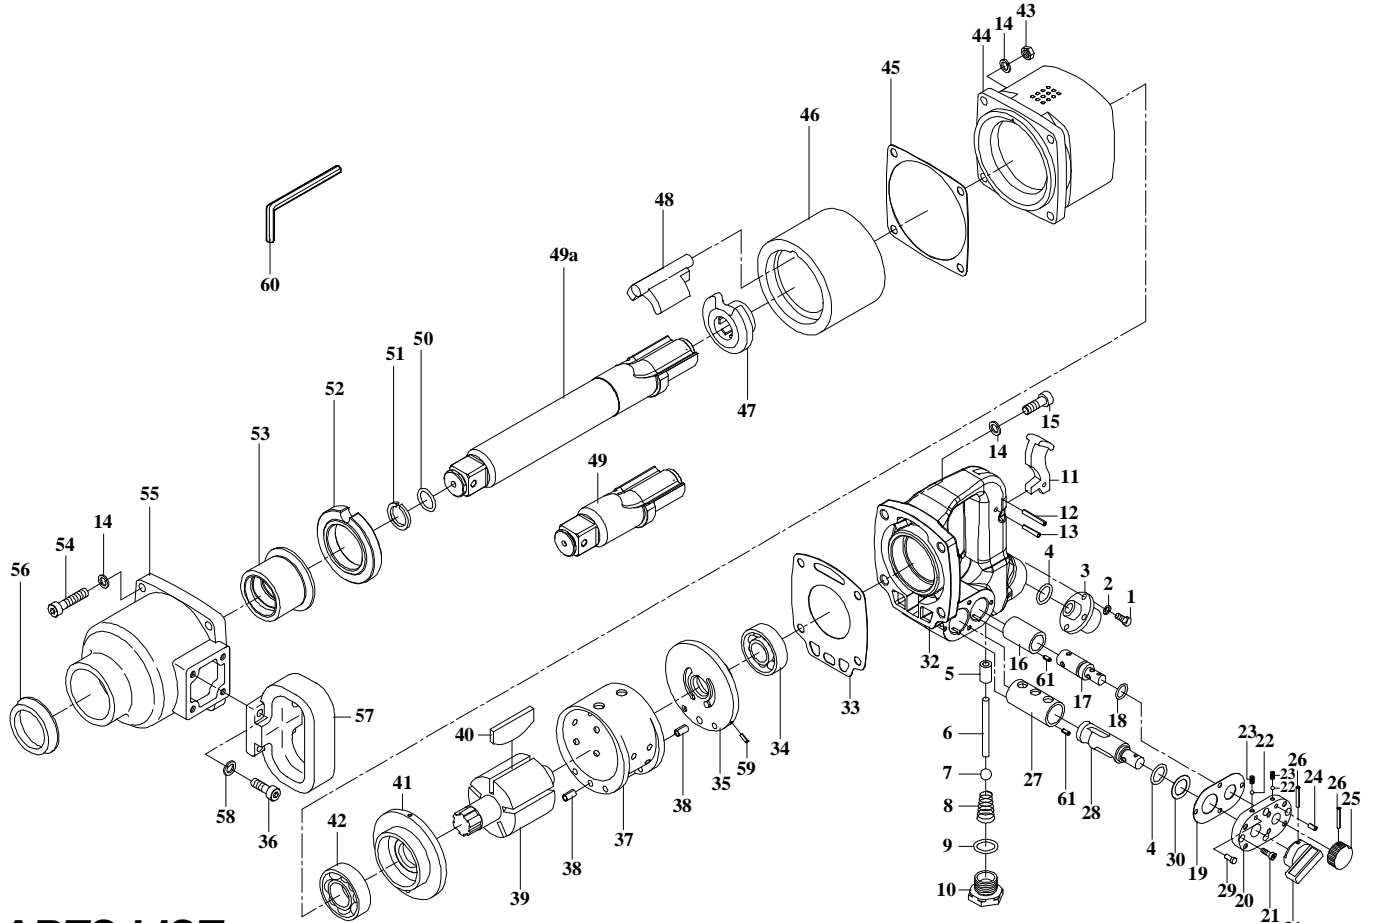

吉生 GISON

GW-38S/L 1" Air Heavy Duty Impact Wrench

PARTS LIST

✳ : Consuming Part

Item No.	Part No.	Description	Qty.	Item No.	Part No.	Description	Qty.
1	CAP005	Cap Screw	4	32	380032	Handle Frame	1
2	SPW5	Spring Washer	4	✳ 33	380033	Rear Gasket	1
3	380003	Air Inlet Bushing	1	34	B6204Z	Ball Bearing	1
4	OR014	O-Ring	2	35	380035	Rear Plate	1
5	380005	Bushing	1	36	CAP011	Cap Screw	4
6	380006	Valve Stem	1	37	380037	Cylinder	1
✳ 7	380007	Nylon Ball	1	38	SP004	Spring Pin	2
✳ 8	S010	Spring	1	39	380039	Rotor	1
9	OR015	O-Ring	1	✳ 40	380040	Rotor Blade	5
10	380010	Throttle Plug	1	41	380041	Front Plate	1
11	380011	Trigger	1	42	B6205	Ball Bearing	1
12	SP018	Spring Pin	1	43	NS8	Nut	4
13	SP029	Spring Pin	1	44	380044	Body	1
14	SPW5/16	Spring Washer	12	45	380045	Front Gasket	1
15	CAP006	Cap Screw	4	46	380046	Hammer Cage	1
16	380016	Regulator Bush	1	47	380047	Cam	1
17	380017	Air Regulator	1	✳ 48	380048	Hammer	1
18	OR031	O-Ring	1	49	380049	Anvil (Short)	1
✳ 19	380019	Gasket	1	49a	380049L	Anvil (Long)	1
20	380020	Valve Cap	1	50	OR020	O-Ring	1
21	CAP007	Cap Screw	4	51	420052	Anvil Collar	1
22	380022	Steel Ball	2	52	380052	Washer	1
23	S011	Spring	2	53	380053	Anvil Bushing	1
24	SP008	Spring Pin	1	54	CAP008	Cap Screw	4
25	380025	Regulator Knob	1	55	380055	Hammer Casing	1
26	SP026	Spring Pin	2	56	SG006	Oil Seal	1
27	380027	Reversible Valve Bushing	1	57	380057	Left Grip	1
28	380028	Reversible Valve	1	58	SPW6	Spring Washer	4
29	380029	Pin	1	59	P007	Pin	1
30	380056	Spacer	1	60	420068	Hex. Spanner	1
31	380031	Reversible Lever	1	61	SP025	Spring Pin	2