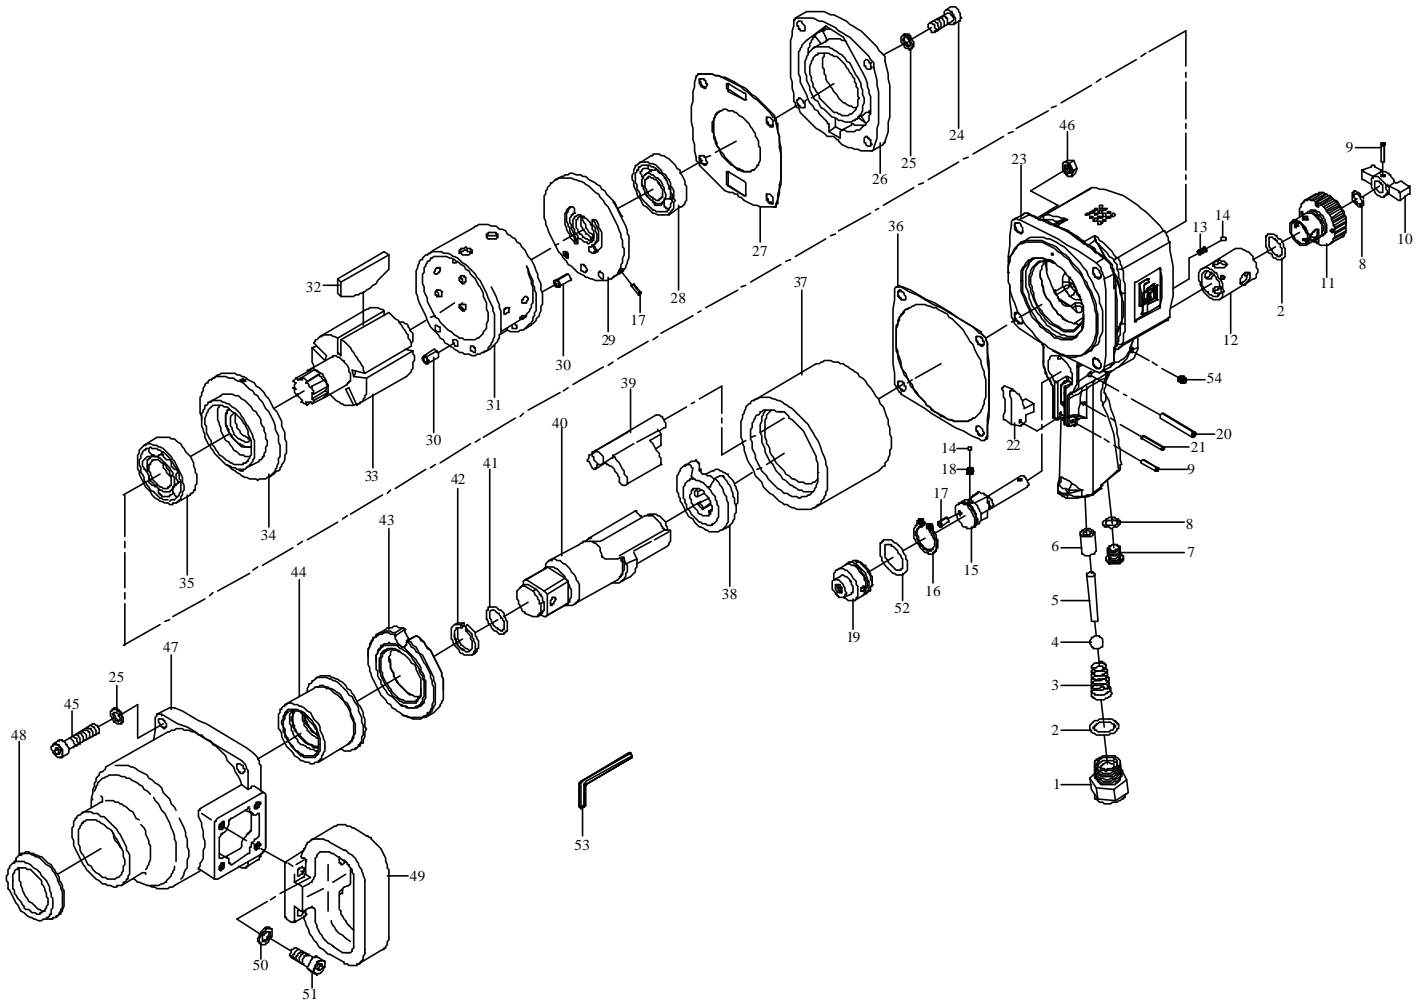

吉生 GISON

GW-38P/PL 1" Air Heavy Duty Impact Wrench

PARTS LIST

☛ : Consuming Part

Item No.	Part No.	Description	Qty.	Item No.	Part No.	Description	Qty.
1	38P001	Air Inlet Bushing	1	29	380035	Rear Plate	1
2	OR014	O-Ring	2	30	SP004	Spring Pin	2
☛ 3	S010	Spring	1	31	380037	Cylinder	1
☛ 4	380007	Nylon Ball	1	☛ 32	380040	Rotor Blade	5
5	38P005	Valve Stem	1	33	380039	Rotor	1
6	380005	Bushing	1	34	380041	Front Plate	1
7	38P007	Screw	1	35	B6205	Ball Bearing	1
8	OR016	O-Ring	2	☛ 36	380045	Front Gasket	1
9	SP015	Spring Pin	2	37	380046	Hammer Cage	1
10	38P010	Reverse Lever	1	38	380047	Cam	1
11	38P011	Air Regulator	1	☛ 39	380048	Hammer	1
12	38P012	Regulator Bush	1	40	380049	Anvil (Short) for GW-38P	1
13	S011	Spring	1	40a	380049L	Anvil (Long) for GW-38PL	1
☛ 14	380022	Steel Ball	2	41	OR020	O-Ring	1
☛ 15	38P015	Reverse Valve	1	42	420052	Anvil Collar	1
16	C22	Retaining Ring	1	43	380052	Washer	1
17	SP008	Spring Pin	1	44	380053	Anvil Bushing	1
☛ 18	S012	Spring	1	45	CAP008	Cap Screw	4
19	38P019	Valve Ceasing	1	46	NS8	Nut	4
20	SP005	Spring Pin	1	47	380055	Hammer Casing	1
21	SP026	Spring Pin	1	48	SG006	Oil Seal	1
22	38P022	Trigger	1	49	380057	Left Grip	1
23	38P023	Body	1	50	SPW6	Spring Washer	4
24	CAP009	Cap Screw	4	51	CAP011	Cap Screw	4
25	SPW5/16	Washer	8	52	OR035	O-Ring	1
26	38P026	Housing Cover	1	53	420068	Hex. Spanner	1
☛ 27	38P027	Rear Gasket	1	54	MS004	Screw	1
28	B6204Z	Ball Bearing	1				