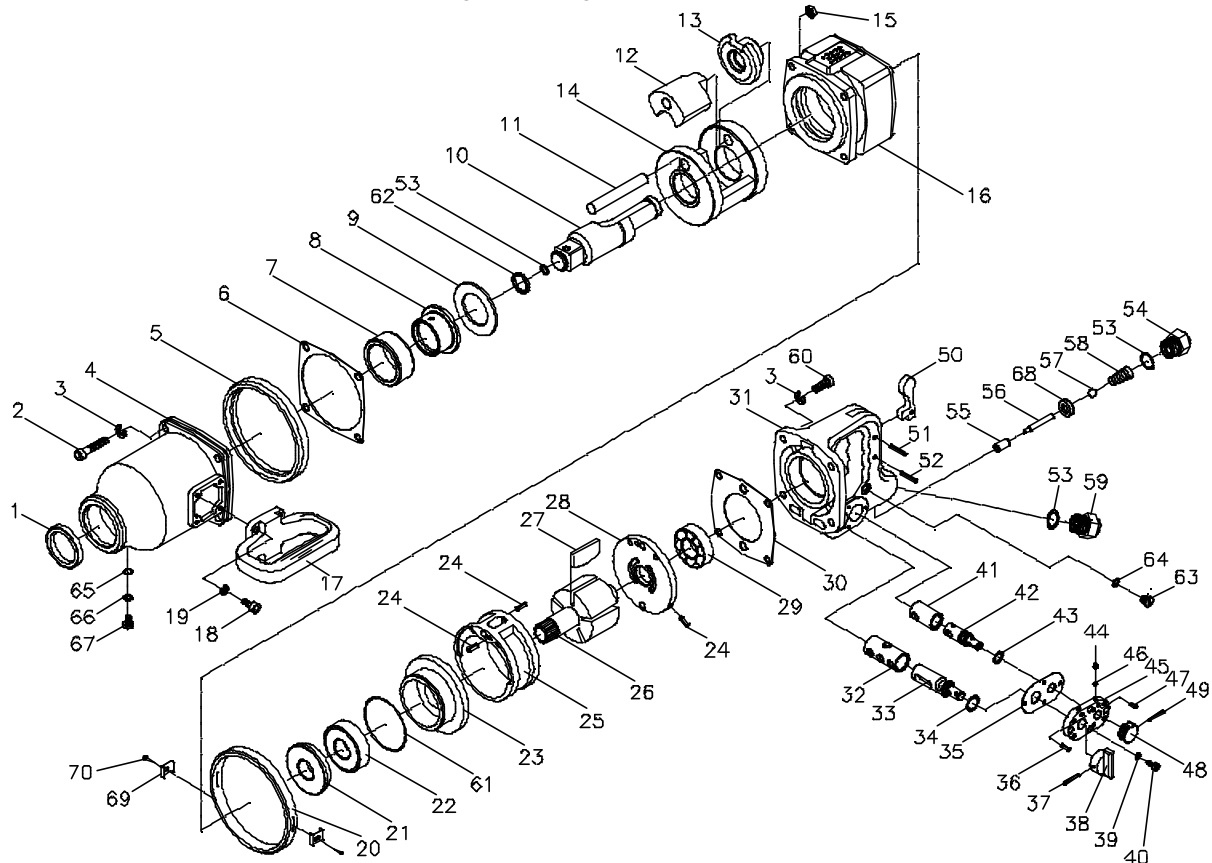

吉生 GISON

GW-34S/L 1" Heavy Duty Impact Wrench

PARTS LIST

✳ : Consuming Part

Item No.	Part No.	Description	Qty.	Item No.	Part No.	Description	Qty.
1	340001	Oil Seal	1	36	SP003	Spring Pin	1
2	CAP022	Cap Screw	4	37	340037	Spring Pin	1
3	340003	Spring Washer	8	38	340038	Reverse Lever	1
✳ 4	340004	Hammer Case	1	39	SPW4	Spring Washer	4
5	340005	Housing Band	1	40	CAP007	Cap Screw	4
✳ 6	340006	Front Gasket	1	41	340041	Regulator Bush	1
7	340007	Thimble	1	42	340042	Air Regulator	1
8	340008	Anvil Bushing	1	43	340043	O-Ring	1
9	340009	Washer	1	44	340044	Spring	2
✳ 10	340010S	2" Anvil	1	45	340045	Valve Cap	1
	340010L	6" Anvil		46	340046	Steel Ball	2
✳ 11	340011	Hammer Pin	1	47	340047	Spring Pin	1
✳ 12	340012	Hammer Dog	1	48	340048	Regulator Knob	1
13	340013	Hammer Cam	1	49	SP026	Spring Pin	1
✳ 14	340014	Hammer Cage	1	50	340050	Trigger	1
15	340015	Locking Nut	4	51	340051	Spring Pin	1
16	340016	Housing	1	52	340052	Spring Pin	1
17	340017	DType Handle	1	53	340053	O-Ring	3
18	340018	Cap Screw	4	54	340054	Air Inlet Bushing	1
19	SPW6	Spring Washer	4	55	340055	Bushing	1
20	340020	Housing Band	1	56	340056	Valve Stem	1
21	340021	Spacer	1	57	340057	Steel Ball	1
22	B6305ZZ	Ball Bearing	1	58	340058	Spring	1
23	340023	Front End Plate	1	59	340059	Throttle Plug	1
24	340024	Spring Pin	3	60	CAP009	Cap Screw	4
25	340025	Cylinder	1	61	340061	O-Ring	1
26	340026	Rotor	1	62	340062	Anvil Collar	1
✳ 27	340027	Rotor Blade	5	63	340063	Oil Chamber Screw	1
28	340028	Rear End Plate	1	64	340064	O-Ring	1
29	B6205	Ball Bearing	1	65	340065	O-Ring	1
30	340030	Rear Gasket	1	66	340066	Ext. Washer	1
31	340031	Handle Frame	1	67	340067	Oil Chamber Screw	1
32	340032	Reverse Valve Bush	1	68	340068	Bushing	1
33	340033	Reverse Valve	1	69	340068	Retaining Ring	2
34	340034	O-Ring	1	70	340069	Tapping Screw	2
✳ 35	340035	Valve Packing	1				