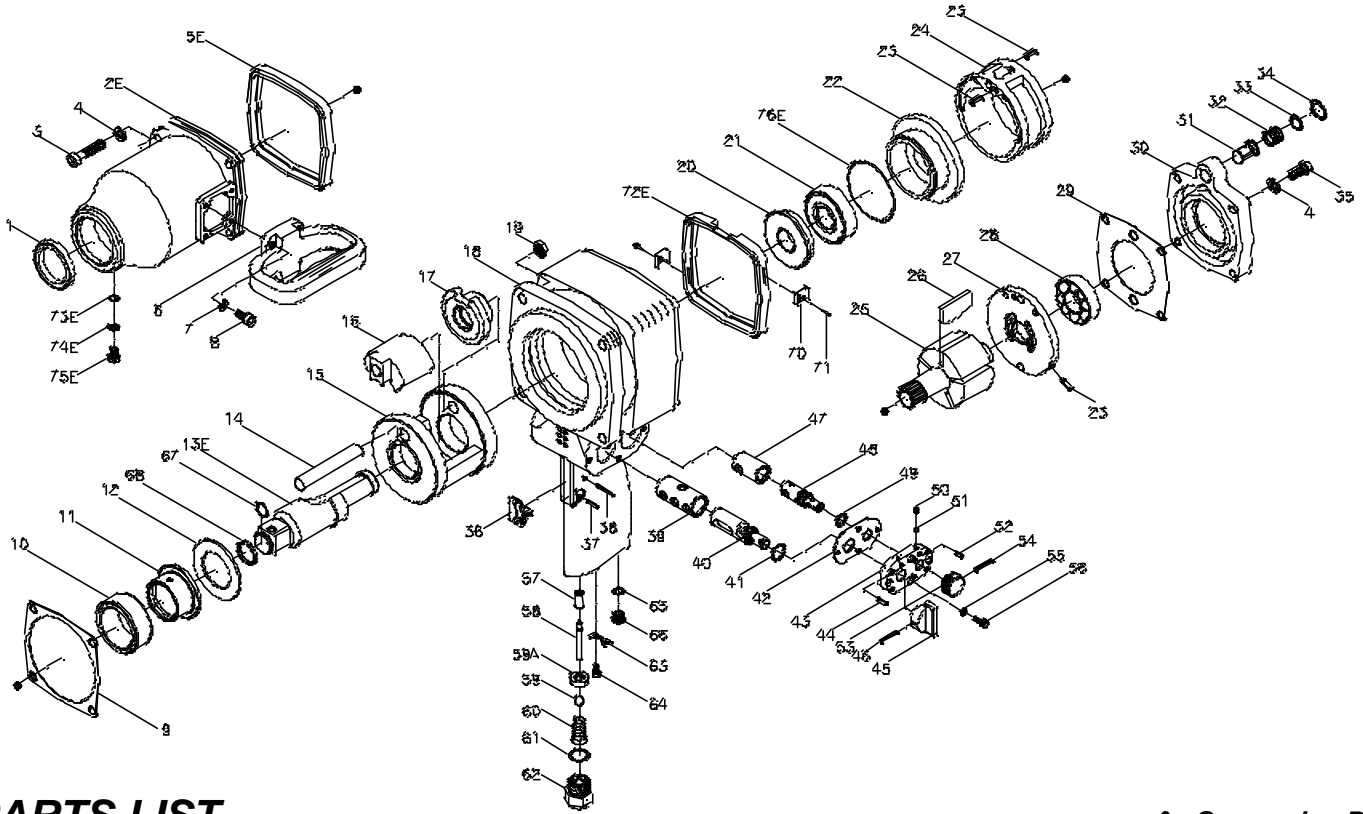

吉生 GISON

GW-34P/PL 1" Heavy Duty Impact Wrench

PARTS LIST

✧ : Consuming Part

Item No.	Part No.	Description	Qty.	Item No.	Part No.	Description	Qty.
1	34P001	Oil Seal	1	39	34P039	Reverse Valve Bush	1
✧ 2E	34P002	Hammer Case	1	40	34P040	Reverse Valve	1
3	CAP022	Cap Screw	4	41	34P041	O-Ring	1
4	34P004	Spring Washer	8	✧ 42	34P042	Valve Packing	1
5E	34P005	Housing Band	1	43	34P043	Valve Cap	1
6	34P006	D-Type Handle	1	44	SP003	Spring Pin	1
7	34P007	Spring Washer	4	45	34P045	Reverse Lever	1
8	34P008	Cap Screw	4	46	34P046	Spring Pin	1
✧ 9	34P009	Front Gasket	1	47	34P047	Regulator Bush	1
10	34P010	Thimble	1	48	34P048	Air Regulator	1
11	34P011	Anvil Bushing	1	49	34P049	O-Ring	1
12	34P012	Washer	1	50	34P050	Spring	2
✧ 13E	34P013S	2" Anvil	1	51	34P051	Steel Ball	2
	34P013L	6" Anvil		52	34P052	Spring Pin	1
✧ 14	34P014	Hammer Pin	1	53	34P053	Regulator Knob	1
✧ 15	34P015	Hammer Cage	1	54	SP026	Spring Pin	1
✧ 16	34P016	Hammer Dog	1	55	SPW4	Spring Washer	4
17	34P017	Hammer Cam	1	56	CAP007	Cap Screw	4
18	34P018	Housing	1	57	34P057	Bushing	1
19	34P019	Hex. Nut	4	58	34P058	Valve stem	1
20	34P020	Spacer	1	59	34P059	Steel Ball	1
21	B6305Z	Ball Bearing	1	59A	34P059A	Bushing	1
22	34P004	Front End Plate	1	60	34P060	Spring	1
23	34P023	Spring Pin	3	61	34P061	O-Ring	1
24	34P024	Cylinder	1	62	34P062	Air Inlet Bushing	1
25	34P025	Rotor	1	63	34P063	Stopper	1
✧ 26	34P026	Rotor Blade	5	64	34P064	Stopper Blot	2
27	34P027	Rear End Plate	1	65	34P065	ORing	1
28	B6205	Ball Bearing	1	66	34P066	Oil Chamber Screw	1
29	34P029	Rear Gasket	1	67	34P067	ORing	1
30	34P030	Case Cover	1	68	34P068	Anvil Collar	1
31	34P031	Exhaust Cover	1	70	34P070	Retaining Ring	2
32	34P032	Spring	1	71	34P071	Tapping Screw	2
33	34P033	Exhaust Spring Receiver	1	72E	34P072	Housing Band	1
34	34P034	Snap Ring	1	73E	34P073	O-Ring	1
35	CAP009	Cap Screw	4	74E	34P074	Ext. Washer	1
36	34P036	Trigger	1	75E	34P075	Oil Chamber Screw	1
37	34P037	Spring Pin	1	76E	34P076	O-Ring	1
38	34P038	Spring Pin	1				