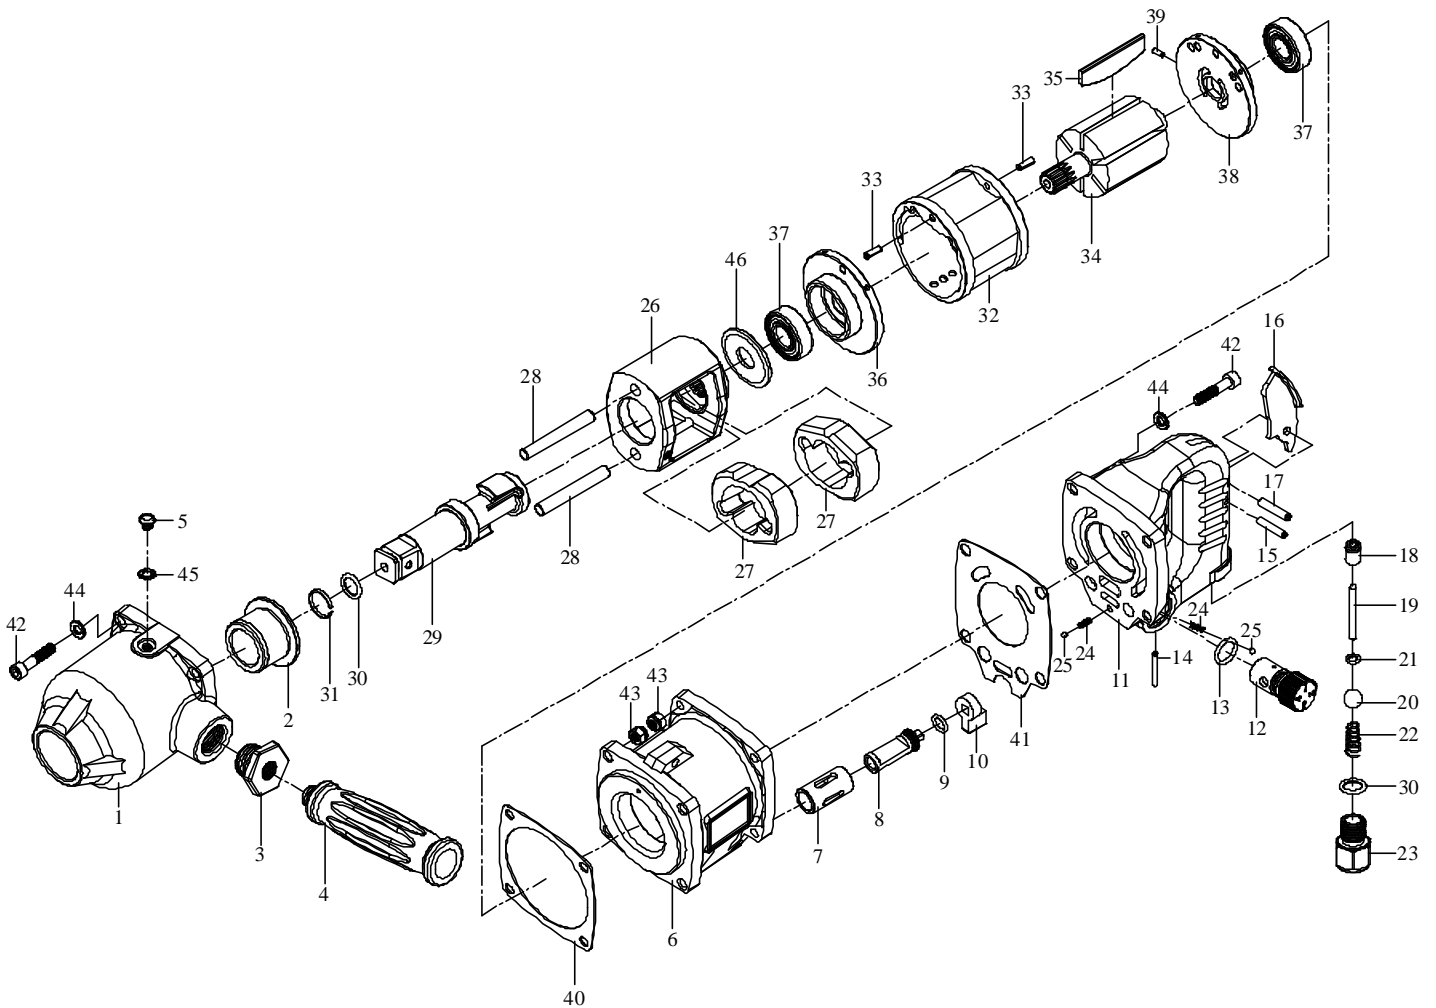

## GW-26 3/4" Air Heavy Duty Impact Wrench

### PARTS LIST

✳ : Consuming Part

Item No.	Part No.	Description	Qty.	Item No.	Part No.	Description	Qty.
1	26001000	Hammer Casing	1	25	380022	Steel Ball	2
2	26001010	Anvil Bushing	1	26	26004000	Hammer Cage	1
3	26001020	Fix Nut	1	27	26004010	Hammer	2
4	829027	Dead Handle	1	✳ 28	26004020	Hammer Pin	2
5	MC004	Screw	1	29	260A4030	Anvil	1
6	26002000	Body	1	30	OR021	O-Ring	2
7	26002010	Reverse Valve Bushing	1	31	220017	Anvil Collar	1
8	26002020	Reverse Valve	1	32	26005000	Cylinder	1
9	OR006	O-Ring	1	33	SP003	Spring Pin	2
10	26002030	Reverse Lever	1	34	26005010	Rotor	1
11	26003000	Handle Frame	1	✳ 35	26005020	Rotor Blade	6
12	26003010	Regulator Knob	1	36	26005030	Front Plate	1
13	OR007	O-Ring	1	37	B6202ZZ	Ball Bearing	2
14	SP032	Spring Pin	1	38	26005040	Rear Plate	1
15	SP016	Spring Pin	1	39	SP025	Spring Pin	1
16	26003040	Trigger	1	✳ 40	26006000	Front Gasket	1
17	SP007	Spring Pin	1	✳ 41	26007000	Rear Gasket	1
18	26003060	Bushing	1	42	CAP023	Cap Screw	8
19	26003070	Valve Stem	1	43	NS6	Nut	8
20	380007	Nylon Ball	1	44	SPW6	Spring Washer	8
22	S041	Spring	1	45	WT6X10	Washer	1
23	26003083	Air Inlet Bushing	1	46	26004040	Washer	1
24	S011	Spring	2				