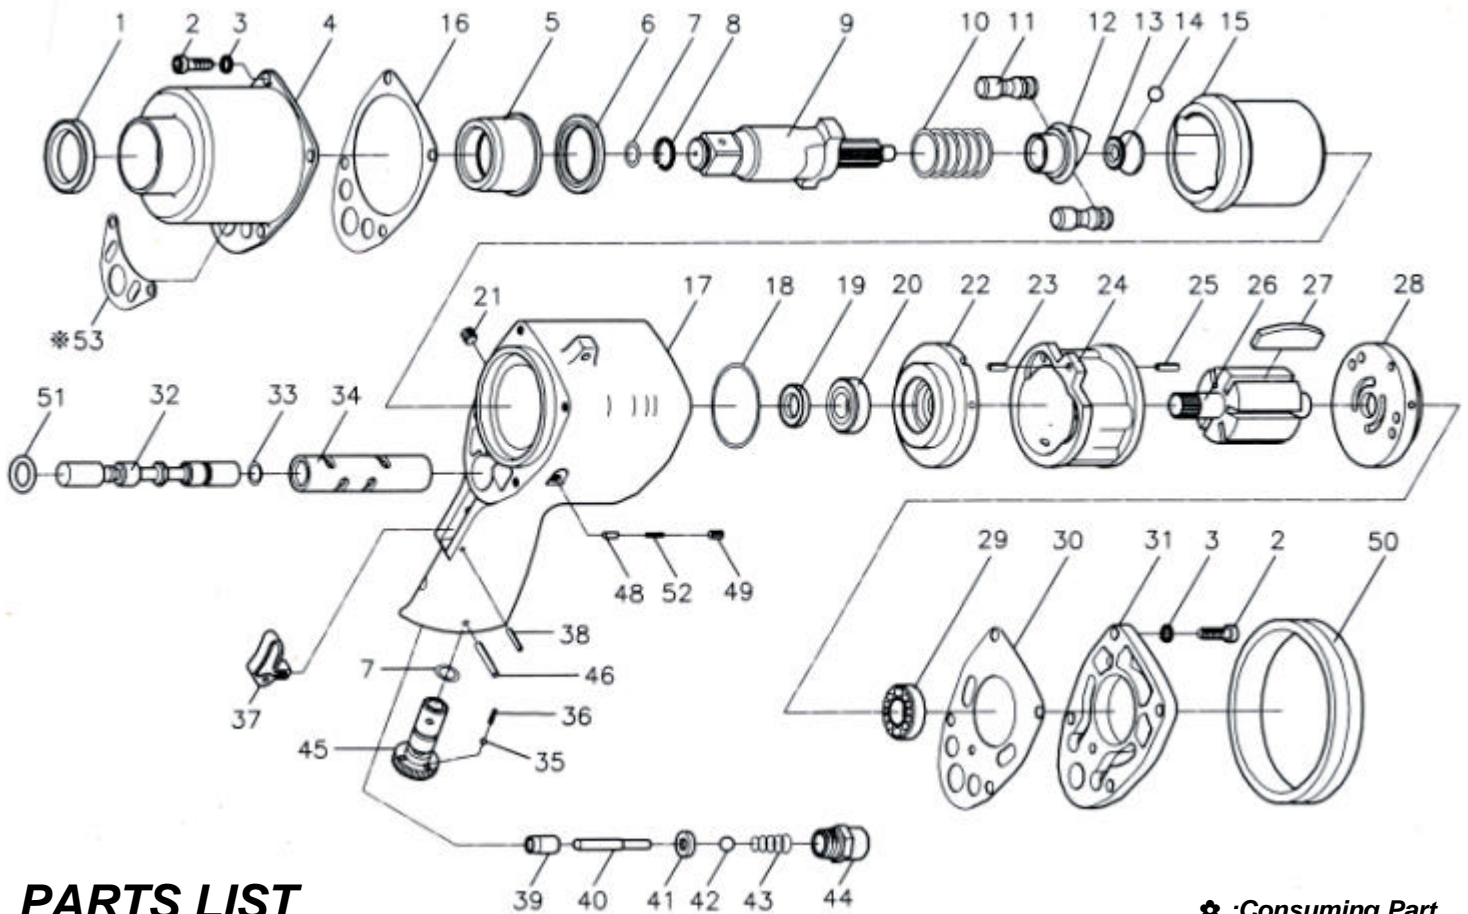

GISON Pneumatic Tools

GW-24D 3/4" Professional Air Impact Wrench

PARTS LIST

✳ :Consuming Part

Item No.	Part No.	Description	Qty.	Item No.	Part No.	Description	Qty.
1	24D001	Oil Seal	1	28	24D028	Rear End Plate	1
2	24D002	Cap Screw	4	29	24D029	Ball Bearing	1
3	24D003	Spring Washer	8	30	24D030	Rear Gasket	1
4	24D004	Hammer Case	1	31	24D031	Rear Cover	1
5	24D005	Anvil Bushing	1	32	24D032	Reverse Valve	1
6	24D006	Spacer	1	33	24D033	O-Ring	1
7	24D007	O-Ring	2	34	24D034	Valve Sleeve	1
8	24D008	Anvil Collar	1	35	24D035	Steel Ball	1
9	24D009A	Anvil	1	36	24D036	Spring	1
	24D009B	6" Anvil		37	24D037	Trigger	1
10	24D010	Spring	1	38	24D038	Spring Pin	1
11	24D011	Hammer Pin	2	39	24D039	Bushing	1
12	24D012	Cam	1	40	24D040	Valve Stem	1
13	24D013	Cam Foundation	1	41	24D041	Bushing	1
14	24D014	Steel Ball	1	42	24D042	Steel Ball	1
15	24D015	Hammer Cage	1	43	24D043	Spring	1
16	24D016	Front Gasket	1	44	24D044A	Air Inlet (1/4" PF)	1
17	24D017	Motor Housing	1		24D044B	Air Inlet (1/4" PT)	
18	24D018	O-Ring	1		24D044C	Air Inlet (1/4" NPT)	
19	24D019	Ball Bearing	1	45	24D045	Regulator	1
20	24D020	Oil Seal	1	46	24D046	Spring Pin	1
21	24D021	Set Screw	1	47	24D047	Protecting Rubber	1
22	24D022	Front End Plate	1	48	24D048	Pin	1
23	24D023	Spring Pin	1	49	24D049	Set Screw	1
24	24D024	Cylinder	1	50	24D050	Rear Rubber	1
25	24D025	Spring Pin	1	51	24D051	O-Ring	1
26	24D026	Rotor	1	52	24D052	Spring	1
27	24D027	Rotor Blade	6	53	24D053	Exhaust Deflector	1