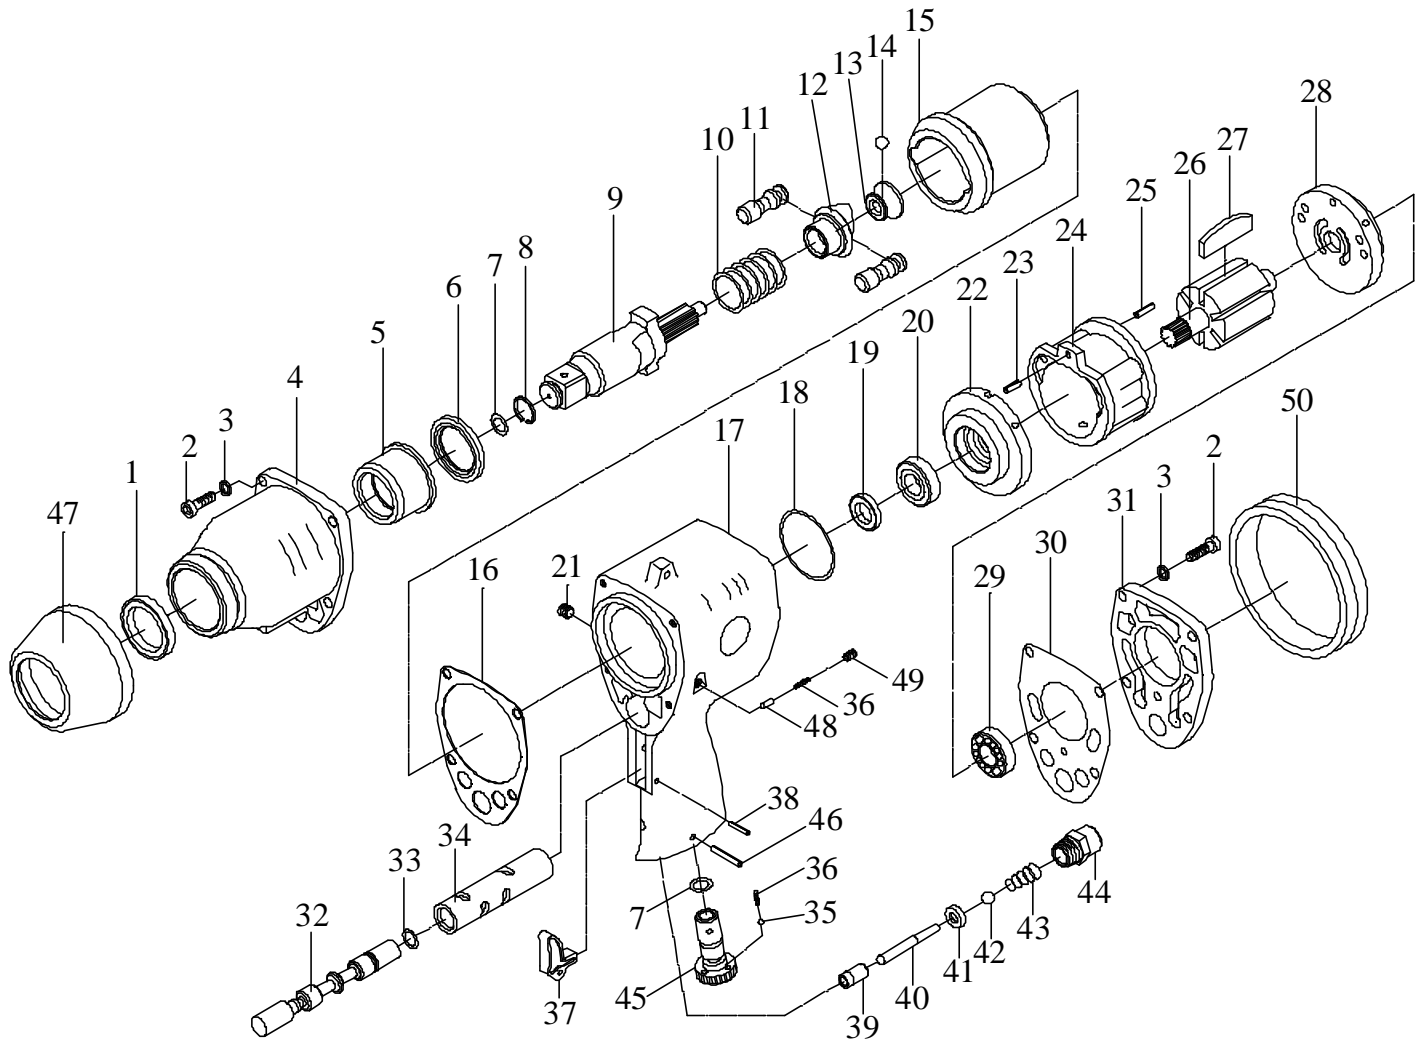

吉生 GISON

GW-24 3/4" Heavy Duty Impact Wrench

PARTS LIST

✳ : Consuming Part

Item No.	Part No.	Description	Qty.	Item No.	Part No.	Description	Qty.
1	SG004	Oil Seal	1	26	240026	Rotor	1
2	CAP003	Cap Screw	8	✳ 27	240027	Rotor Blade	6
3	SPW6	Spring Washer	8	28	240028	Rear End Plate	1
4	240004	Hammer Case	1	✳ 29	240029	Ball Bearing	1
5	240005	Anvil Bushing	1	30	240030	Rear Gasket	1
6	240006	Spacer	1	31	240031	Rear Cover	1
7	240007	O-Ring	2	32	240032	Reverse Valve	1
✳ 8	240008	Anvil Collar	1	33	240033	O-Ring	1
✳ 9	240009	Anvil	1	34	240034	Valve Sleeve	1
10	240010	Spring	1	35	240035	Steel Ball	1
✳ 11	240011	Hammer Pin	2	36	240036	Spring	2
✳ 12	240012	Drive Cam	1	37	240037	Trigger	1
13	240013	Driver Cam Foundation	1	38	SP015	Spring Pin	1
14	240014	Steel Ball	1	39	240039	Bushing	1
15	240015	Hammer Cage	1	40	240040	Valve Stem	1
16	240016	Front Gasket	1	41	240041	Bushing	1
17	240017	Housing	1	42	240042	Steel Ball	1
18	240018	O-Ring	1	43	240043	Spring	1
✳ 19	B6002ZZ	Ball Bearing	1	44	240044	Hose Adapter	1
20	240020	Oil Seal	1	45	240045	Air Regulator	1
21	240021	Set Screw	1	46	240046	Spring Pin	1
22	240022	Front End Plate	1	47	240047	Protecting Rubber	1
23	240023	Spring Pin	1	48	240048	Pin	1
24	240024	Cylinder	1	49	240049	Set Screw	1
25	240025	Spring Pin	1	50	240050	Rear Rubber	1