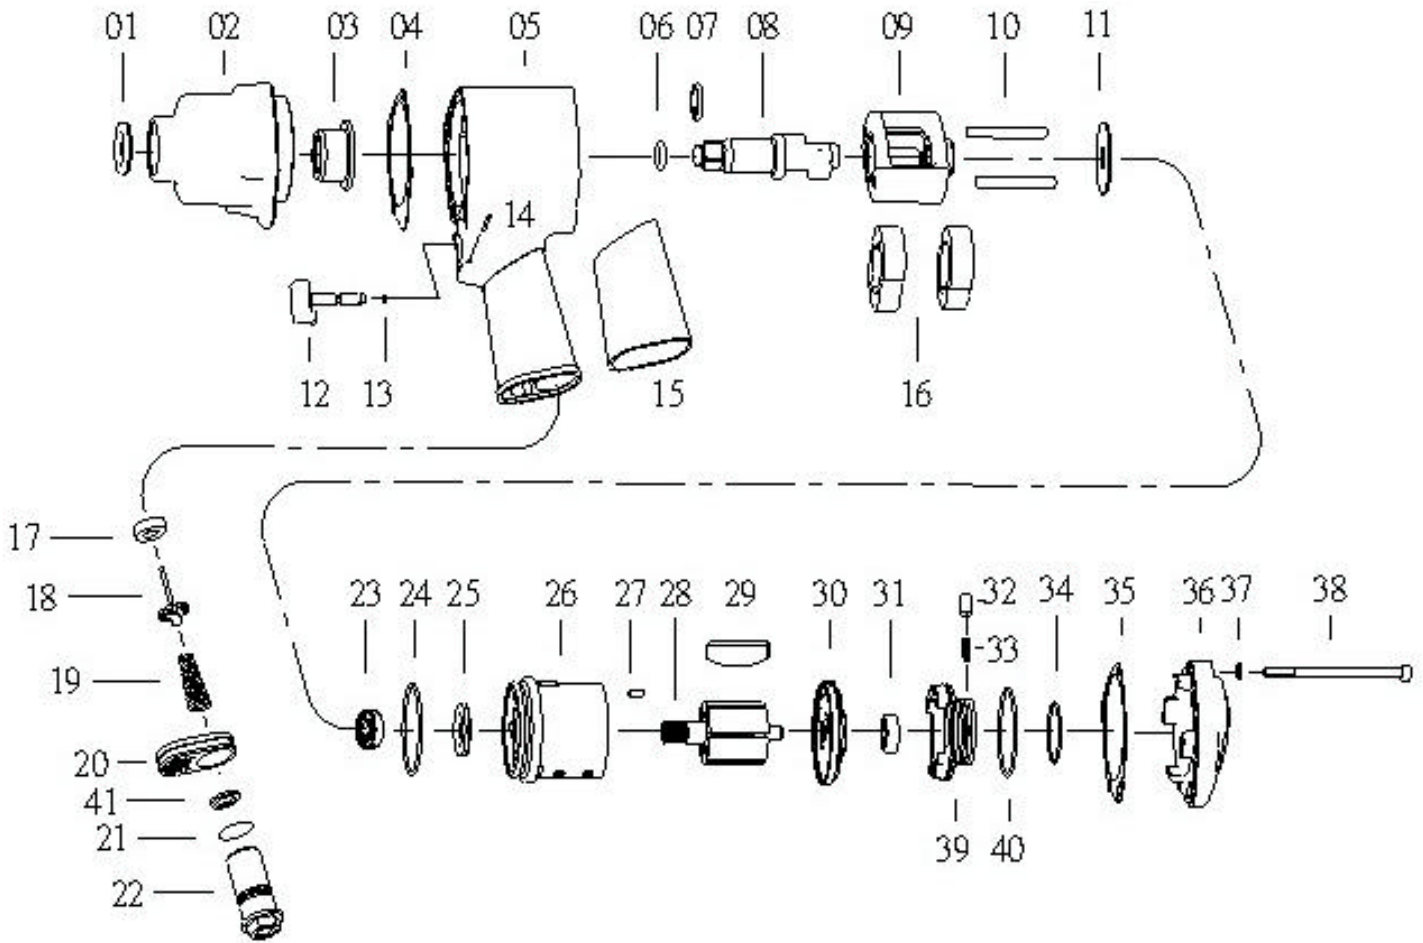

GISON Pneumatic Tools

GW-21T 1/2" Air Composite Impact Wrench

PARTS LIST

◆ :Consuming Part

Item No.	Part No.	Description	Qty.	Item No.	Part No.	Description	Qty.
1	21T01	Oil Seal	1	22	21T22	Hose Adaptor	1
2	21T02	Hammer Case	1	23	21T23	Ball Bearing	1
3	21T03	Bushing	1	24	21T24	O-Ring	1
4	21T04	Front Gasket	1	25	21T25	Oil Seal	1
5	21T05	Motor Housing	1	26	21T26	Cylinder	1
6	21T06	O-Ring	1	27	21T27	Spring Pin	1
7	21T07	Anvil Collar	1	28	21T28	Rotor	1
8	21T08	Anvil	1	29	21T29	Rotor Blade	6
9	21T09	Hammer Cage	1	30	21T30	Rear Plate	1
10	21T10	Hammer Pin	2	31	21T31	Ball Bearing	1
11	21T11	Washer	1	32	21T32	Pin	1
12	21T12	Trigger	1	33	21T33	Spring	1
13	21T13	O-Ring	1	34	21T34	O-Ring	1
14	21T14	Spring Pin	1	35	21T35	Rear Gasket	1
15	21T15	Rubber	1	36	21T36	Rear Cover	1
16	21T16	Hammer Dog	2	37	21T37	O-Ring	4
17	21T17	Retainer	1	38	21T38	Screw+Washer	4
18	21T18	Valve Stem	1	39	21T39	Reverse Lever	1
19	21T19	Spring	1	40	21T40	O-Ring	1
20	21T20	Exhaust Deflector	1	41	21T41	Washer	1
21	21T21	O-Ring	1				