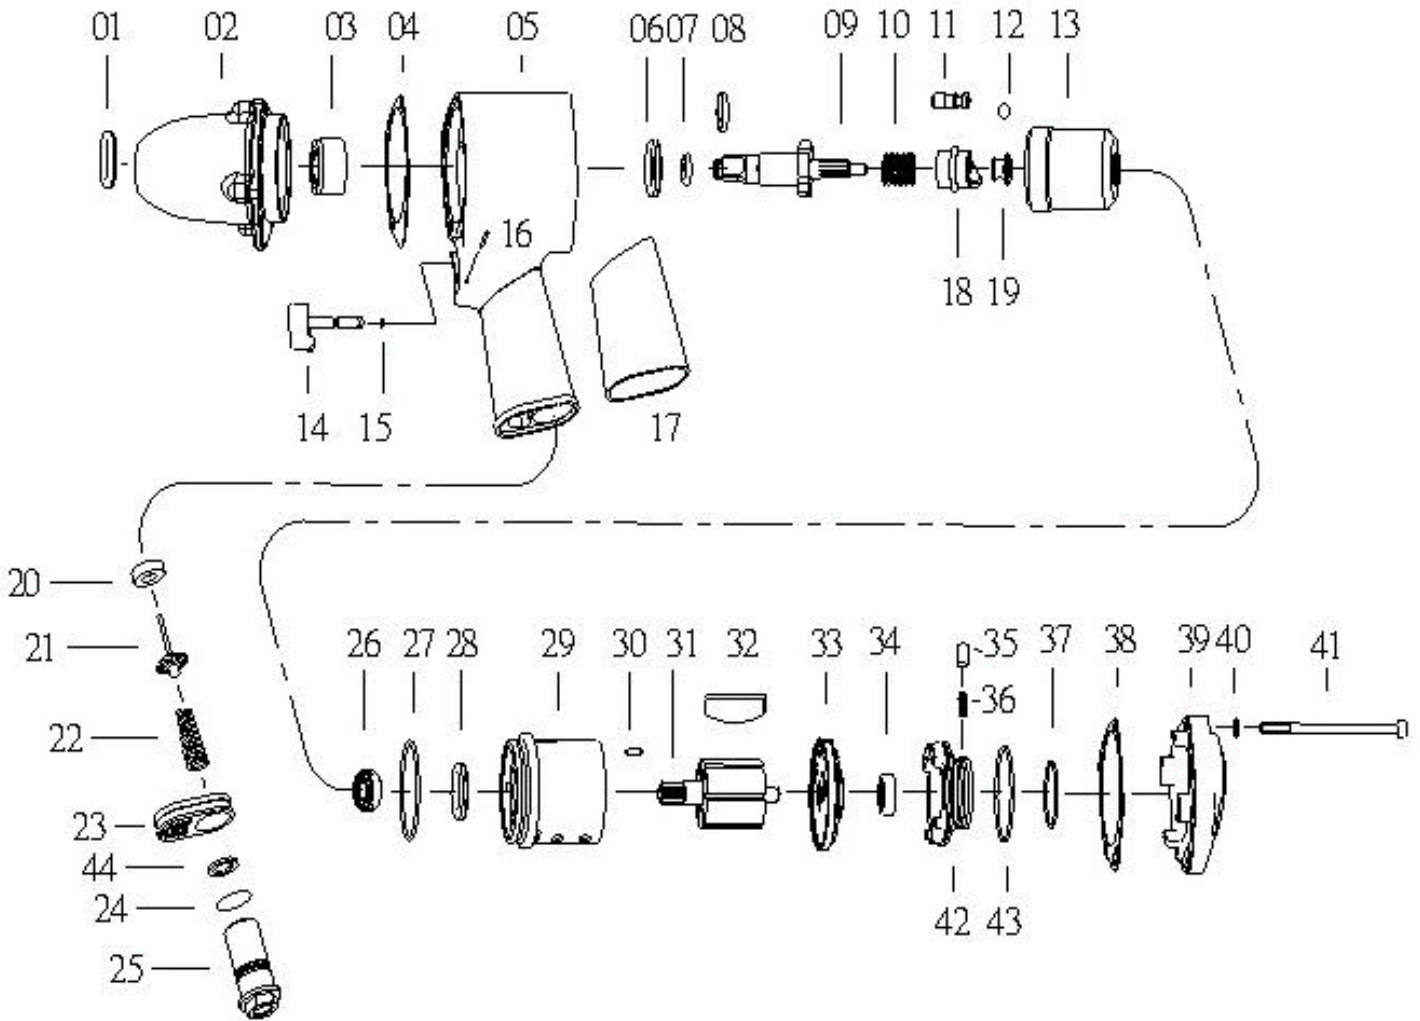

GISON Pneumatic Tools

GW-21P 1/2" Air Composite Impact Wrench

PARTS LIST

✦ :Consuming Part

Item No.	Part No.	Description	Qty.	Item No.	Part No.	Description	Qty.
1	21P01	Oil Seal	1	23	21P23	Exhaust Deflector	1
2	21P02	Hammer Case	1	24	21P24	O-Ring	1
3	21P03	Bushing	1	25	21P25	Hose Adaptor	1
4	21P04	Front Gasket	1	26	21P26	Ball Bearing	1
5	21P05	Motor Housing	1	27	21P27	O-Ring	1
6	21P06	Washer	1	28	21P28	Oil Seal	1
7	21P07	O-Ring	1	29	21P29	Cylinder	1
8	21P08	Anvil Collar	1	30	21P30	Spring Pin	1
9	21P09	Anvil	1	31	21P31	Rotor	1
10	21P10	Spring	1	32	21P32	Rotor Blade	6
11	21P11	Hammer Pin	2	33	21P33	Rear Plate	1
12	21P12	Ball	1	34	21P34	Ball Bearing	1
13	21P13	Hammer Cage	1	35	21P35	Pin	1
14	21P14	Trigger	1	36	21P36	Spring	1
15	21P15	O-Ring	1	37	21P37	O-Ring	1
16	21P16	Spring Pin	1	38	21P38	Rear Gasket	1
17	21P17	Rubber	1	39	21P39	Rear Cover	1
18	21P18	Hammer Cam	1	40	21P40	O-Ring	4
19	21P19	Spindle Guide	1	41	21P41	Screw+Washer	4
20	21P20	Retainer	1	42	21P42	Reverse Lever	1
21	21P21	Valve Stem	1	43	21P43	O-Ring	1
22	21P22	Spring	1	44	21P44	Washer	1