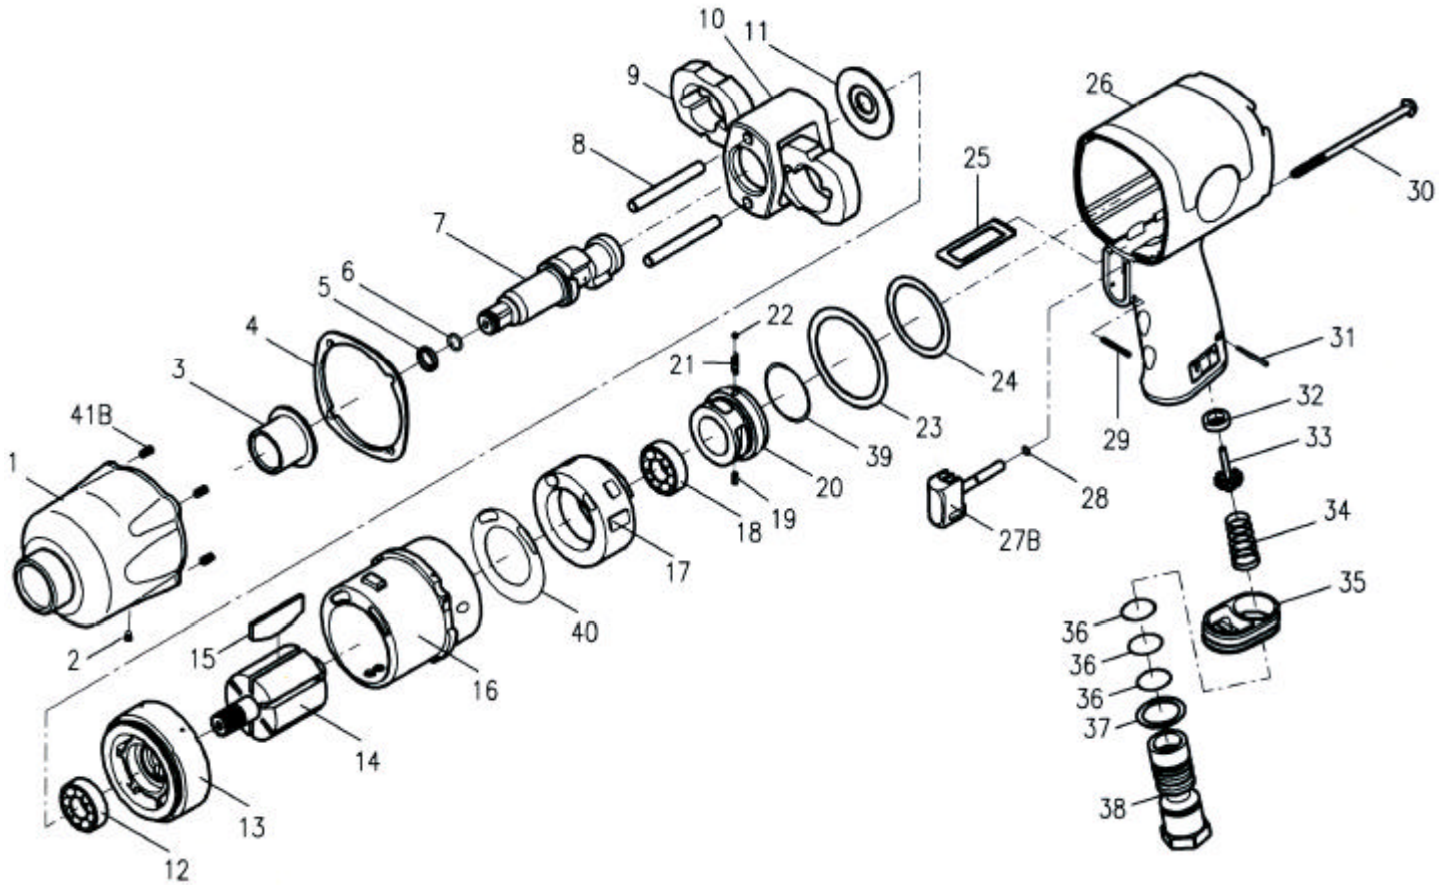

GISON Pneumatic Tools

GW-21F 1/2" Professional Air Impact Wrench

PARTS LIST

✳ :Consuming Part

Item No.	Part No.	Description	Qty.	Item No.	Part No.	Description	Qty.
1	21F001	Hammer Case	1	21	21F021	Spring	1
2	21F002	Grease Fitting	1	22	21F022	Steel Ball	1
3	21F003	Anvil Bushing	1	23	21F023	Rear Gasket	1
4	21F004	Front Gasket	1	24	21F024	Washer	1
5	21F005	Anvil Collar	1	25	21F025	Air Channel Gasket	1
6	21F006	O-Ring	1	26	21F026	Motor Housing	1
7	21F007A	Anvil	1	27B	21F027B	Trigger	1
	21F007B	2" Anvil		28	21F028	O-Ring	1
8	21F008	Hammer Pin	2	29	21F029	Spring Pin	1
9	21F009	Hammer	2	30	21F030	Screw	4
10	21F010	Hammer Cage	1	31	21F031	Spring Pin	1
11	21F011	Rear Washer	1	32	21F032	Bushing	1
12	21F012	Ball Bearing	1	33	21F033	Valve Stem	1
13	21F013	Front End Plate	1	34	21F034	Spring	1
14	21F014	Rotor	1	35	21F035	Exhaust Deflector	1
15	21F015	Rotor Blade	6	36	21F036	O-Ring	3
16	21F016	Cylinder	1	37	21F037	Washer	1
17	21F017	Valve Sleeve	1	38	21F038	Air Inlet (1/4" PF)	1
18	21F018	Ball Bearing	1	39	21F039	O-Ring	1
19	21F019	Spring Pin	1	40	21F040	Valve Sleeve Gasket	1
20	21F020	Reverse Valve	1	41B	21F041B	Inserts Recoil	4

Cylinder Assy sold by set. (#16.17.18.40)