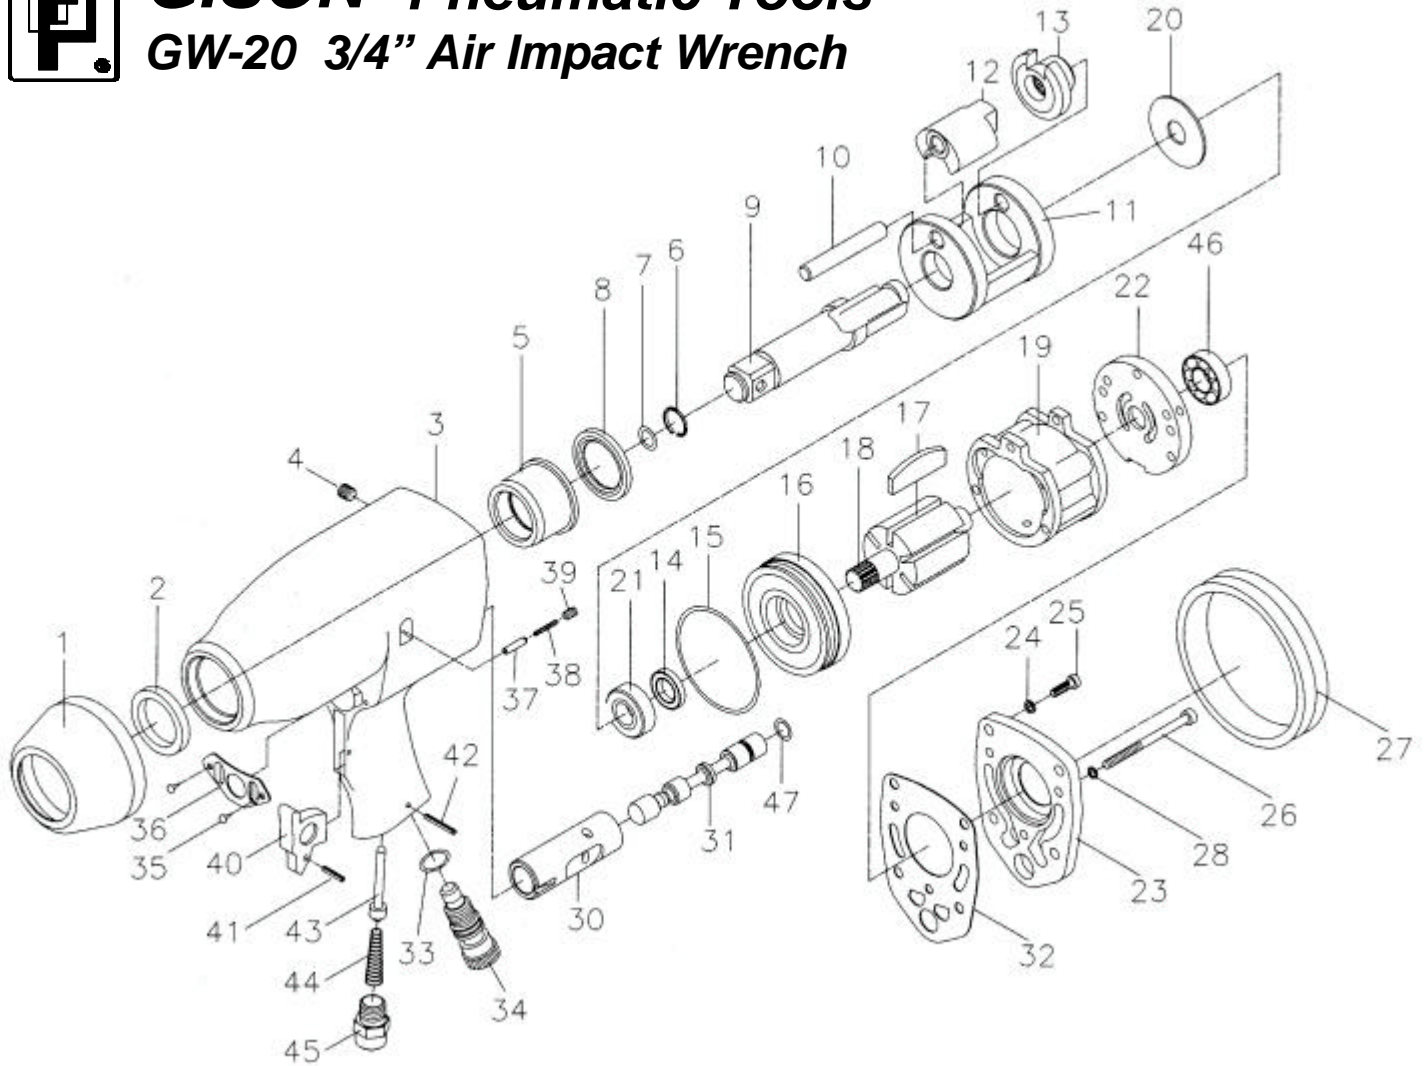

GISON Pneumatic Tools

GW-20 3/4" Air Impact Wrench

PARTS LIST

✳ :Consuming Part

Item No.	Part No.	Description	Qty.	Item No.	Part No.	Description	Qty.
1	200001	Protecting Rubber	1	25	CAP003	Screw	4
2	200002	Seal	1	26	CAP004	Screw	3
3	200003	Housing	1	27	200027	Rear Rubber	1
4	200004	Screw	1	28	SPW5	Washer	3
5	200005	Anvil Bushing	1	29	200029	O-Ring	3
6	200006	Anvil Collar	1	30	200030	Valve Sleeve	1
7	200007	O-Ring	1	31	200031	Reverse Valve	1
8	200008	Spacer	1	32	200032	Rear Gasket	1
✳ 9	200009	Anvil	1	33	200033	O-Ring	1
✳ 10	200010	Hammer Pin	1	34	200034	Air Regulator	1
11	200011	Hammer Cage	1	35	TP3X8	Screw	2
✳ 12	200012	Hammer	1	36	200036	Exhaust Deflector	1
13	200013	Cam	1	✳ 37	200037	Pin	1
14	SG003	Seal	1	38	200038	Spring	1
15	200015	O-Ring	1	39	MS002	Screw	1
16	200016	Frint Plate	1	40	200040	Trigger	1
✳ 17	200017	Rotor Blade	6	41	SP015	Pin	1
18	200018	Rotor	1	42	SP016	Pin	1
19	200019	Cylinder	1	43	200043	Valve Stem	1
20	200020	Washer	1	✳ 44	200044	Spring	1
21	B6002ZZ	Ball Bearing	1	45	200045	Hose Adapter	1
22	200022	Rear Plate	1	46	B6002	Ball Bearing	1
23	200023	Rear Cover	1	47	200047	O-Ring	1
24	SPW6	Washer	1				