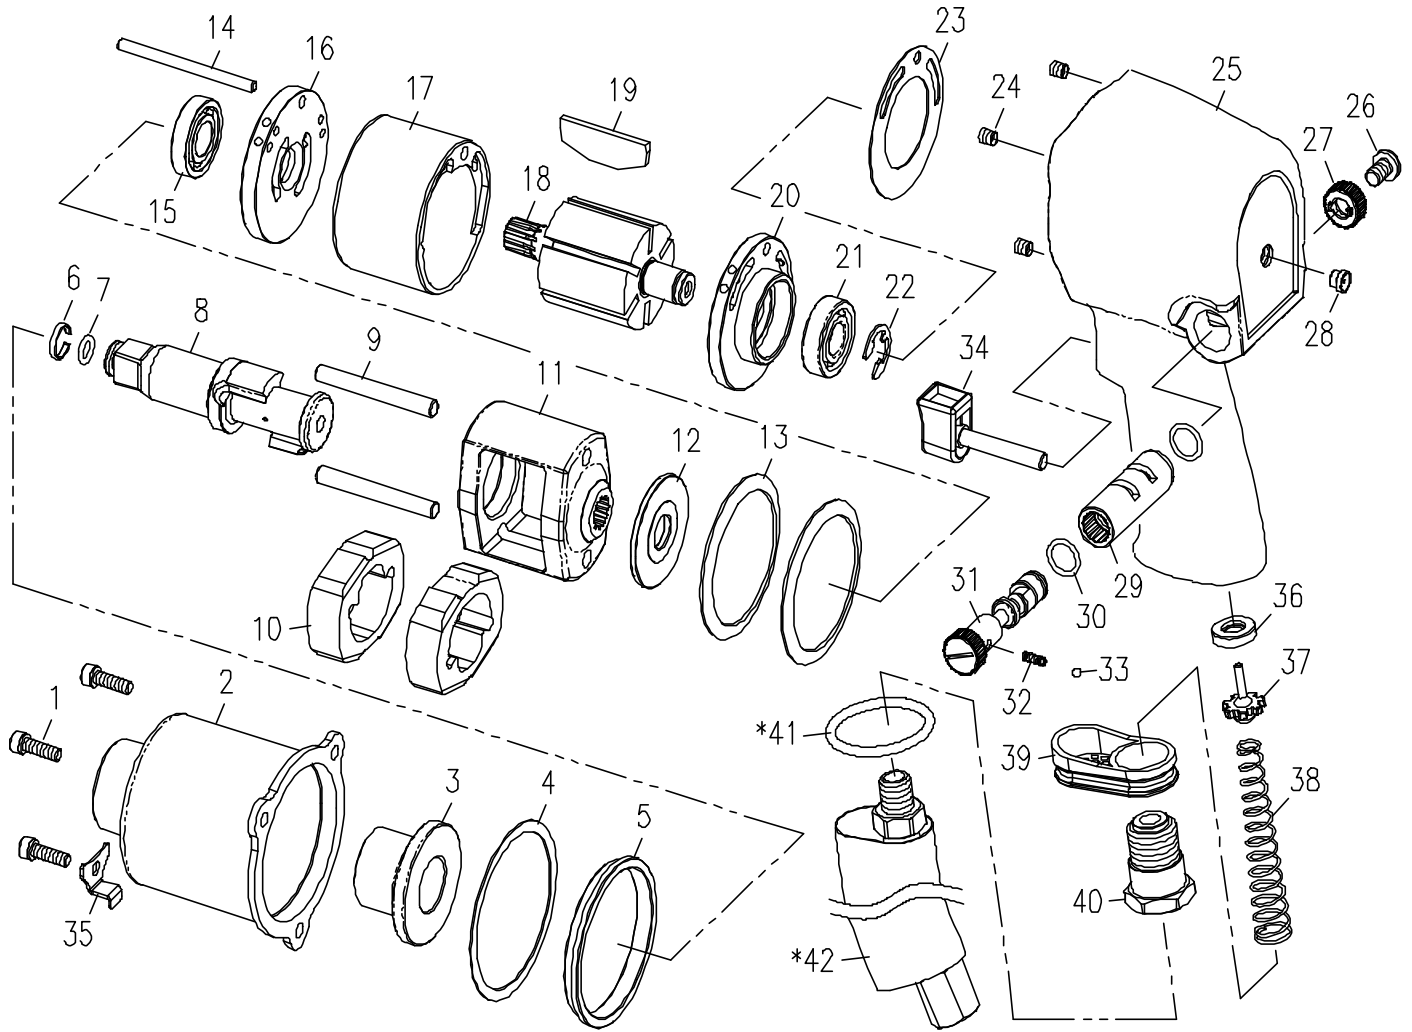

吉生 GISON

GW-19S 1/2" Air Impact Wrench

PARTS LIST

✳ :Consuming Part

Item No.	Part No.	Description	Qty.	Item No.	Part No.	Description	Qty
1	19S001	Screw	3	24	19S024	Recoil	3
2	19S002	Clutch Housing	1	25	19S025	Motor Housing	1
3	19S003	Anvil Bushing	1	26	19S026	Screw	1
4	19S004	Front Gasket	1	27	19S027	Reverse Valve Knob	1
5	19S005	Clutch Housing Pilot	1	28	19S028	Grease Fitting	1
6	19S006	Anvil Collar	1	29	19S029	Valve Sleeve	1
7	19S007	O-Ring	1	30	19S030	O-Ring	2
8	19S008	Anvil	1	31	19S031	Reverse Valve	1
9	19S009	Hammer Pin	2	32	19S032	Spring	1
10	19S010	Hammer Dog	2	33	19S033	Steel Ball	1
11	19S011	Hammer Cage	1	34	19S034	Steel Pin	1
12	19S012	Hammer Washer	1	35	19S035	Trigger	1
13	19S013	Disc Spring	2	36	19S036	Screw	1
14	19S014	Cylinder Pin	1	37	19S037	Throttle Bushing	1
15	19S015	Ball Bearing	1	38	19S038	O-Ring	1
16	19S016	Front End Plate	1	39	19S039	Valve Tappet	1
17	19S017	Cylinder	1	40	19S040	O-Ring	1
18	19S018	Rotor	1	41	19S041	Valve Stem	1
19	19S019	Rotor Balde	6	42	19S042	O-Ring	1
20	19S020	Rear End Plate	1	43	19S043	Steel Ball	1
21	19S021	Ball Bearing	1	44	19S044	G-Ring	1
22	19S022	E-Ring	1	45	19S045	Spring	1
23	19S023	End Plate Gasket	1	46	19S046	Housing Fitting	1