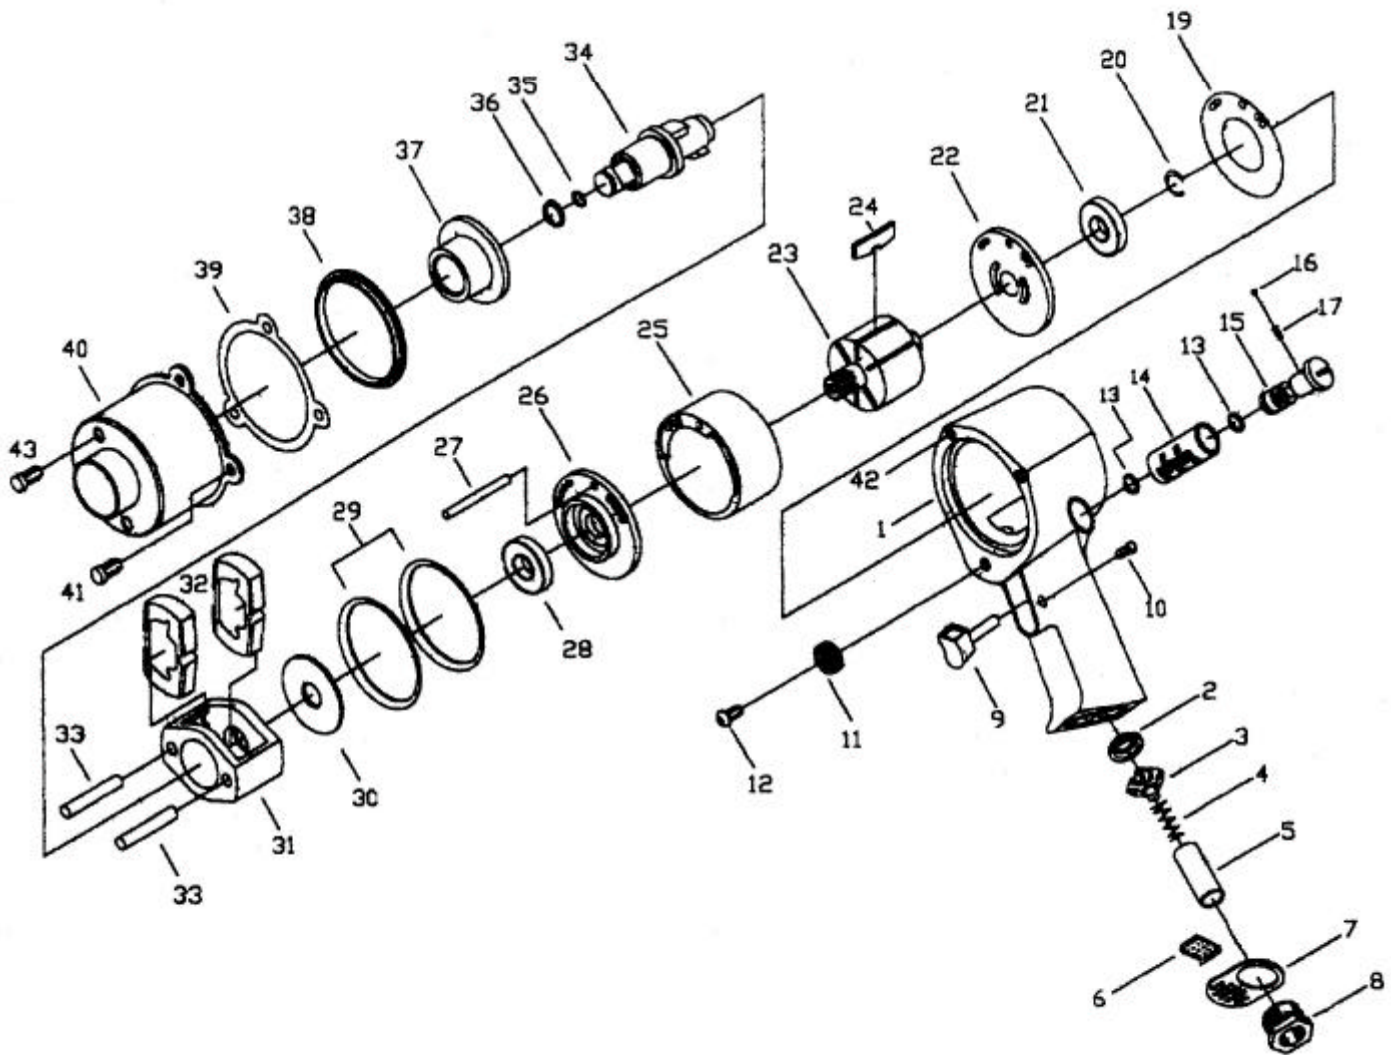

## GW-17C 1/2" Air Impact Wrench (Twin Hammer Type)

### PARTS LIST

✳ : Consuming Part

Item No.	Part No.	Description	Qty.	Item No.	Part No.	Description	Qty.
01	17C001	Housing	1	23	17C023	Rotor	1
02	17C002	Throttle Valve Piece	1	24	17C024	Rotor Blade	6
03	17C003	Throttle Valve	1	25	17C025	Cylinder	1
04	17C004	Spring	1	26	17C026	Rear End Plate	1
05	17C005	Fixer	1	27	17C027	Cylinder Pin	1
06	17C006	Inside Exhaust Deflector	1	28	17C028	Bearing	1
07	17C007	Outside Exhaust Deflector	1	29	17C029	Motor Clamp Washer	2
08	17C008	Air Intel	1	30	17C030	Spacer	1
09	17C009	Trigger	1	31	17C031	Hammer Cage	1
10	17C010	Screw	1	32	17C032	Hammer	2
11	17C011	Regulator Knob	1	33	17C033	Hammer Pin	1
12	17C012	Screw	1	34	17C034	Anvil	1
13	17C013	O-Ring	2	35	17C035	O-Ring	1
14	17C014	Reverse Bushing	1	36	17C036	Socket Ring	1
15	17C015	Regulator	1	37	17C037	Bushing	1
16	17C016	Steel Ball	1	38	17C038	Housing Cover Pilot	1
17	17C017	Spring	1	39	17C039	Gasket	1
19	17C019	Gasket	1	40	17C040	Housing Cover	1
20	17C020	C-Ring	1	41	17C041	Screw	3
21	17C021	Bearing	1	42	17C042	Screw Bushing	3
22	17C022	Front End Plate	1	43	17C043	Screw	2