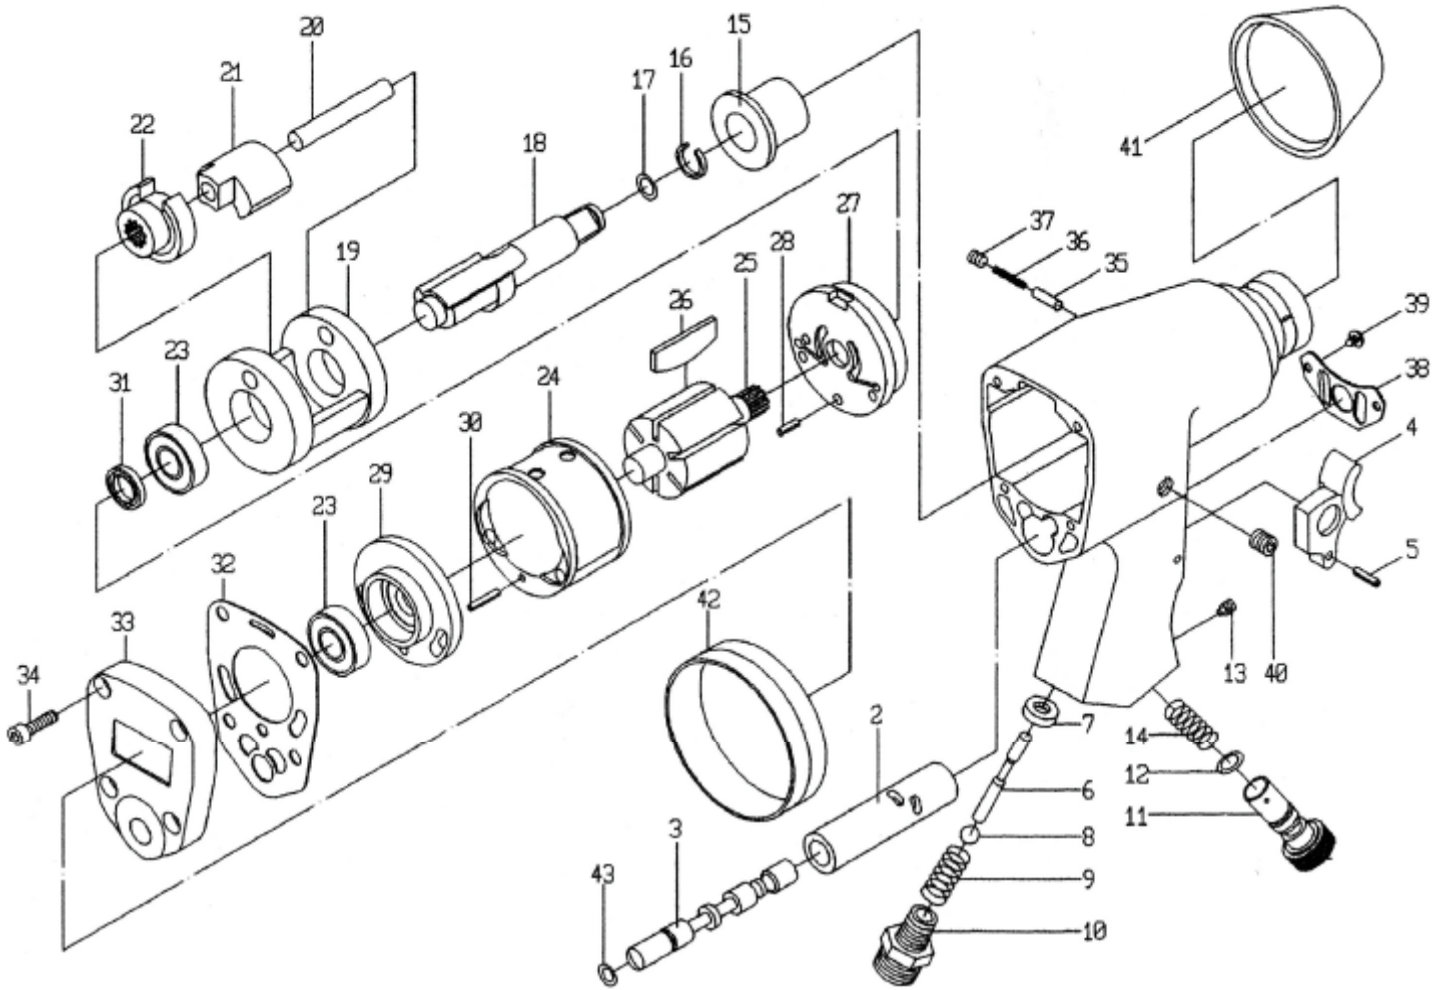

吉生 GISON

GW-15B 1/2" Heavy Duty Impact Wrench

PARTS LIST

✳ :Consuming Part

Item No.	Part No.	Description	Qty.	Item No.	Part No.	Description	Qty
1	15B001	Housing	1	22	15B022	Drive Cam	1
2	15B002	Valve Sleeve	1	23	15B023	Bearing	2
3	15B003	Reverse Valve	1	24	15B024	Cylinder	1
4	15B004	Trigger	1	25	15B025	Rotor	1
5	15B005	Pin	1	26	15B026	Rotor Blade	6
6	15B006	Valve Stem	1	27	15B027	Front Plate	1
7	15B007	Valve Ring	1	28	15B028	Pin	1
8	15B008	Steel Ball	1	29	15B029	End Plate	1
9	15B009	Spring	1	30	15B030	Pin	1
10	15B010	Air Inlet	1	31	15B031	Oil Seal	1
11	15B011	Air Regulator	1	32	15B032	Rear Gasket	1
12	15B012	O-Ring	1	33	15B033	Cover	1
13	15B013	Screw	1	34	15B034	Screw	4
14	15B014	Spring	1	35	15B035	Pin	1
15	15B015	Anvil Bushing	1	36	15B036	Spring	1
16	15B016	Anvil Collar	1	37	15B037	Screw	1
17	15B017	O-Ring	1	38	15B038	Exhaust Deflector	1
18	15B018-2	Anvil	1	39	15B039	Screw	2
	15B018-1	2" Anvil		40	15B040	Screw	1
19	15B019	Hammer Cage	1	41	15B041	Nose Rubber	1
20	15B020	Hammer Pin	1	42	15B042	Protecting Rubber	1
21	15B021	Hammer Dog	1	43	15B043	O-Ring	1