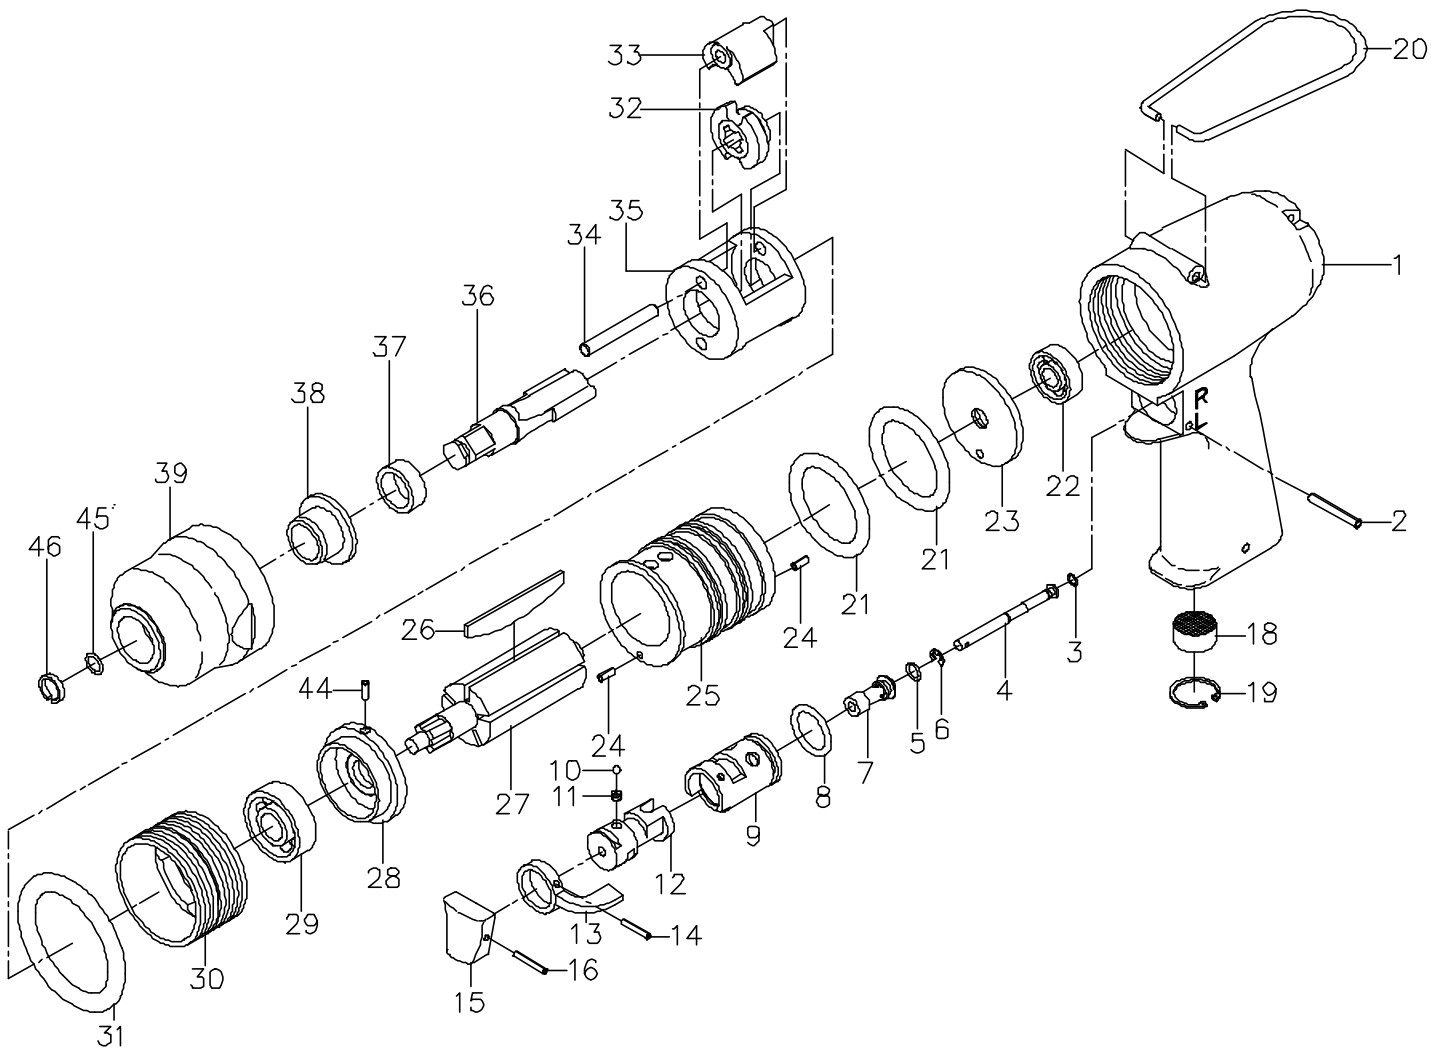

吉生 GISON

GW-12 3/8" Impact Wrench

PARTS LIST

✳ : Consuming Part

Item No.	Part No.	Description	Qty.	Item No.	Part No.	Description	Qty.
1	950001	Housing	1	23	950023	Rear Plate	1
2	P011	Pin	1	24	SP014	Pin	2
✳ 3	OR023	O-Ring	1	25	950025	Cylinder	1
4	950004	Valve Bushing	1	✳ 26	950026	Rotor Blade	5
✳ 5	OR029	O-Ring	1	27	950027	Rotor	1
6	E2.5	Retaining Ring	1	28	950028	Front Plate	1
7	950007	Valve Bushing	1	29	B6000ZZ	Ball Bearing	2
✳ 8	OR024	O-Ring	1	30	950030	Lock Ring	2
9	950009	Reverse Valve	1	31	OR009	O-Ring	1
10	950010	Ball	1	32	950032	Cam	1
✳ 11	S015	Spring	1	✳ 33	950033	Hammer	2
12	950012	Regulator Valve	1	✳ 34	950034	Hammer Pin	2
13	950013	Reverse Lever	1	35	950035	Hammer Cage	1
14	SP013	Pin	1	36	120036	Anvil	1
15	950015	Trigger	1	37	950037	Flange Bushing	1
16	SP012	Pin	1	38	950038	Anvil Bushing	1
18	950045	Screen	1	39	950039	Hammer Casing	1
19	R14	Retaining Ring	1	44	P013	Pin	1
20	950020S	Hanger	1	45	OR005	O-Ring	1
21	OR025	O-Ring	2	46	120044	Collar & Seal	1
22	B607ZZ	Ball Bearing	1				