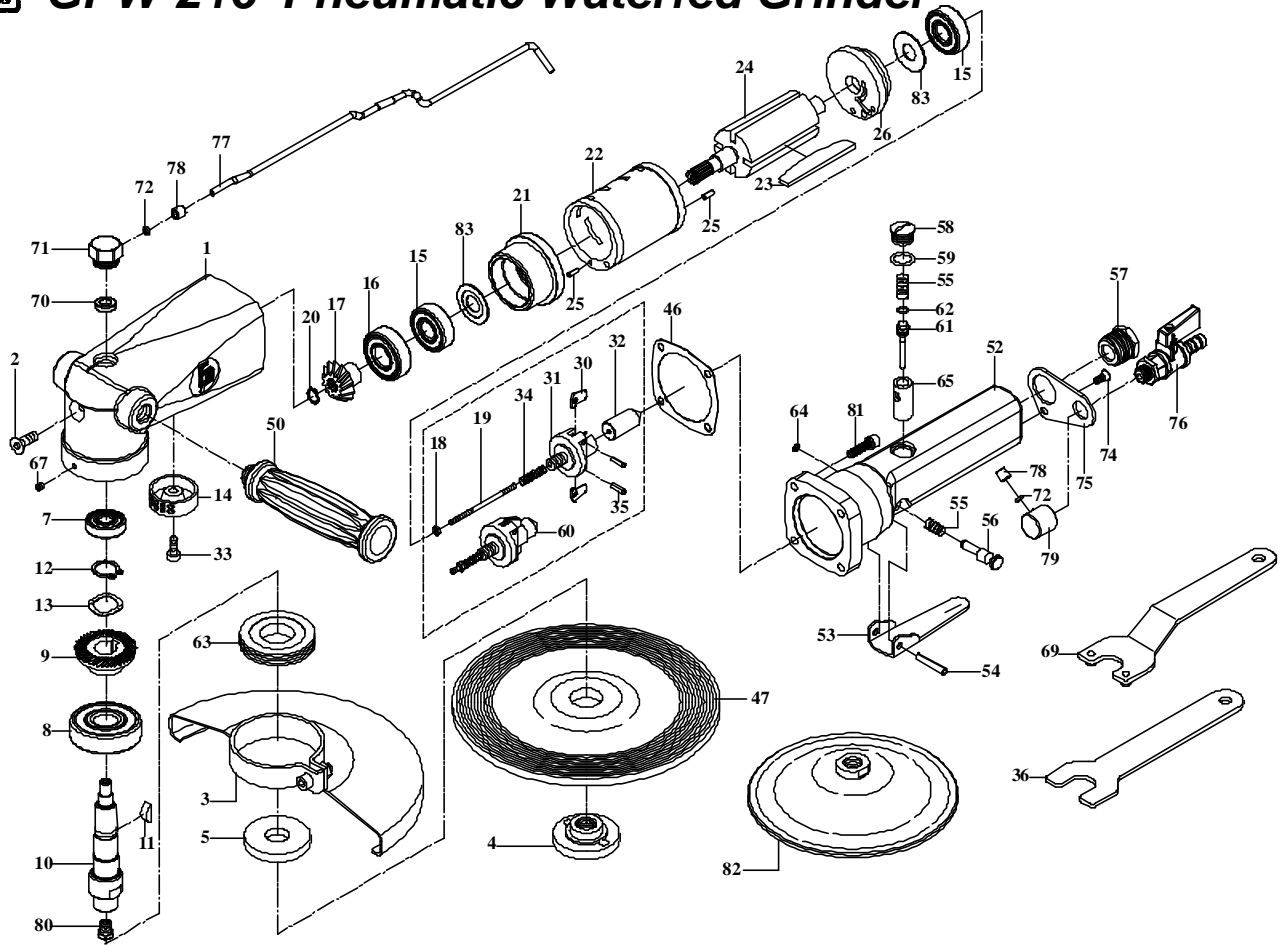

吉生 GISON

GPW-216 Pneumatic Waterfed Grinder

PART LIST

✧ : Consumin Parts

Item No.	Part No.	Description	Qty	Item No.	Part No.	Description	Qty
1	831001W	Body	1	35	SP015	Spring Pin	2
2	MT001	Screw	1	36	829048	Stop Spanner	1
3	831003	Disc Cover	1	46	831046	Gasket	1
✧ 4	831004W	Disc Nut	1	47	933059	Pad	1
5	831005W	Disc Receiver	1	50	829027	Dead Handle	1
6	831006	Spacer	1	52	831052W	Governer Case	1
✧ 7	B629LLU	Ball Bearing	1	53	831053	Lever	1
✧ 8	B6303LLU	Ball Bearing	1	54	SP016	Spring Pin	1
✧ 9	831009	Bevel Gear	1	55	S028	Valve Spring	2
10	831010W	Gear Shaft (5/8")	1	56	831056	Safe Lever	1
	831010WA	Gear Shaft (M14)		57	831057	Hose Asapter	1
	831010WB	Gear Shaft (M16)		58	832052	Valve Screw	1
11	KR003	Key	1	59	OR033	O-Ring	1
12	C15	Retaining Rring	1	✧ 60	831h01	Governor Assembly	1
13	WW15	Spring Washer	1	61	831061	Valve Pin	1
14	831014	Exhaust Deffector	1	✧ 62	OR034	O-Ring	1
✧ 15	B6201LLU	Ball Bearing	2	63	831063	Nut	1
✧ 16	B6202LLU	Ball Bearing	1	64	C5	Retaining Ring	1
✧ 17	831017	Bevel Pinion	1	65	831065	Valve Bushing	1
18	NH3	Adjust Nut	1	67	MS006	Screw	1
19	831019	Adjust Screw	1	69	829047	Disc Spanner	1
✧ 20	C9	Retaining Ring	1	70	SG009	Oil Seal	1
21	831021	Front Plate	1	71	829050W	Rubber Tube Screw	1
22	831022	Cylinder	1	72	OR044	O-Ring	2
✧ 23	831023	Rotor Blade	4	74	MC002	Screw	1
✧ 24	831024	Rotor	1	75	831054W	Fixed Plate	1
25	SP025	Spring Pin	2	76	829058CW	Water Valve	1
26	831026	Rear Plate	1	77	831054B	Water Inlet Tube	1
28	CAP016	Cap Screw	4	78	5W013-2	Brass Cover	2
30	831030	Pendulum	8	79	911045W	Brass Cover	1
31	831031	Governor	1	80	829055W	Water Exit	1
32	831032	Plunger	1	81	CAP016	Screw	4
33	CAP017	Screw	1	82	933059	Pad	1
34	S024	Spring	1	83	831025	Washer	2