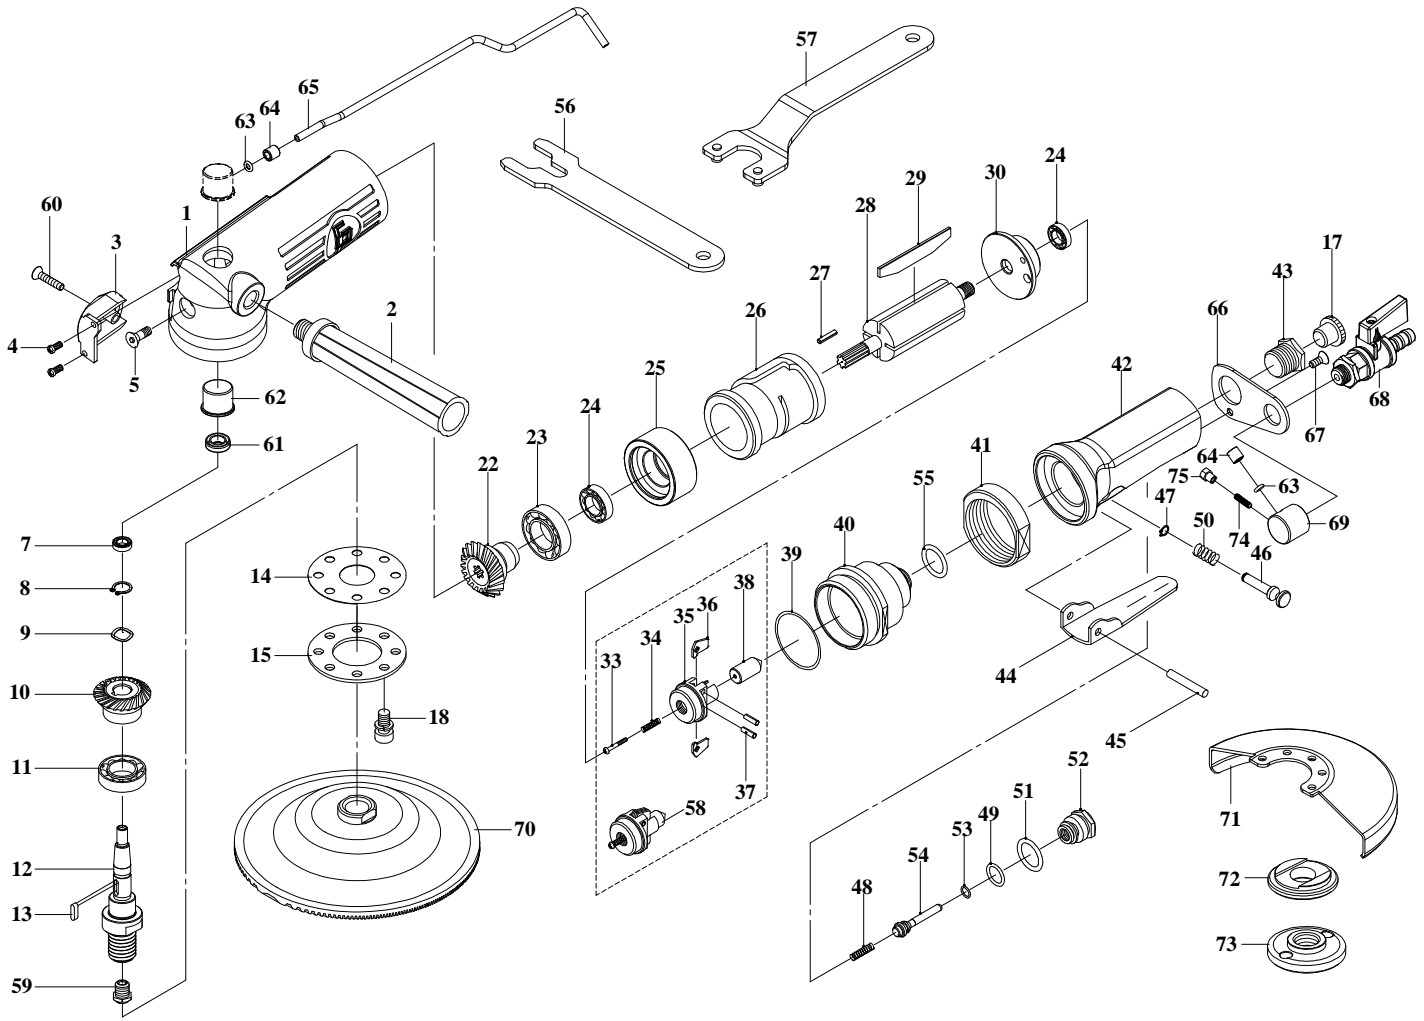

## GPW-215 Wet Air Sander (11000rpm)

### PART LIST

✳ :Consumin Parts

Item No.	Part No.	Description	Qty	Item No.	Part No.	Description	Qty	Item No.	Part No.	Description	Qty
1	911001W	Body	1	✳ 29	829019	Rotor Blade	4	56	911056a	Stop Spanner	1
2	832006	Grip	1	30	829018	Rear Plate	1	57	829047	Disc Spanner	1
3	832064	Exhaust Cover	1	33	832042	Adjust Screw	1	58	832h01	Governor Ass.	1
4	TP3X10	Screw	2	34	S026	Spring	1	59	829055W	Water Exit	1
5	MT001	Screw	1	35	832044	Governor	1	60	MC005	Screw	1
✳ 7	B626LLU	Ball Bearing	1	36	832045	Pendulum	8	61	SG012	Oil Seal	1
8	C10	Retaining Ring	1	37	SP017	Spring Pin	2	62	911019W	Rubber Tube Screw	1
9	WW10	Wave Washer	1	38	832046	Plunger	1	63	OR044	O-Ring	2
✳ 10	832010	Bevel Gear	1	39	OR032	O-Ring	1	64	7W013-2	Brass Cover	2
11	B6202LLU	Ball Bearing	1	40	911040	Governor Case	1	65	911044W	Water Inlet Tube	1
12	911011W	Gear Shaft (5/8")	1	41	911041	Coupling Nut	1	66	911043W	Fixed Plate	1
	911011WA	Gear Shaft (M14)		42	911042W	Valve Housing	1	67	MC002	Screw	1
	911011WB	Gear Shaft (M16)		43	832057	Hose Adapter	1	68	829058CW	Water Valve	1
13	KC004	Key	1	44	831053	Lever	1	69	911045W	Brass Cover	1
14	832008	Gasket	1	45	SP028	Spring Pin	1	70	933059	Pad 5"	1
15	911014a	Retainer	1	46	831056	Safe Lever	1		7W037	Pad 3"	
17	829046	Plastic Cover	1	47	C5	Retaining Ring	1		7W037-1	Pad 4"	
18	CAP005	Cap Screw	5	48	S022	Spring	1	71	911016	Disc Cover	1
✳ 22	832015	Pinion Gear	1	49	OR002	O-Ring	1	72	911019a	Disc Receiver	1
✳ 23	B6201LLU	Ball Bearing	1	✳ 50	S028	Valve Spring	1		911019WA	Rubber Tube Screw	
✳ 24	B608LLU	Ball Bearing	2	51	OR031	O-Ring	1	73	911021	Disc Nut	1
25	829023	Front Plate	1	52	911052	Bushing	1		911021a	Disc Nut	
26	829022	Cylinder	1	53	OR034	O-Ring	1		74	MS019	
27	SP025	Spring Pin	1	✳ 54	831061	Valve Stem	1	75	911051W	Nut	1
✳ 28	832024	Rotor	1	55	OR030	O-Ring	1				