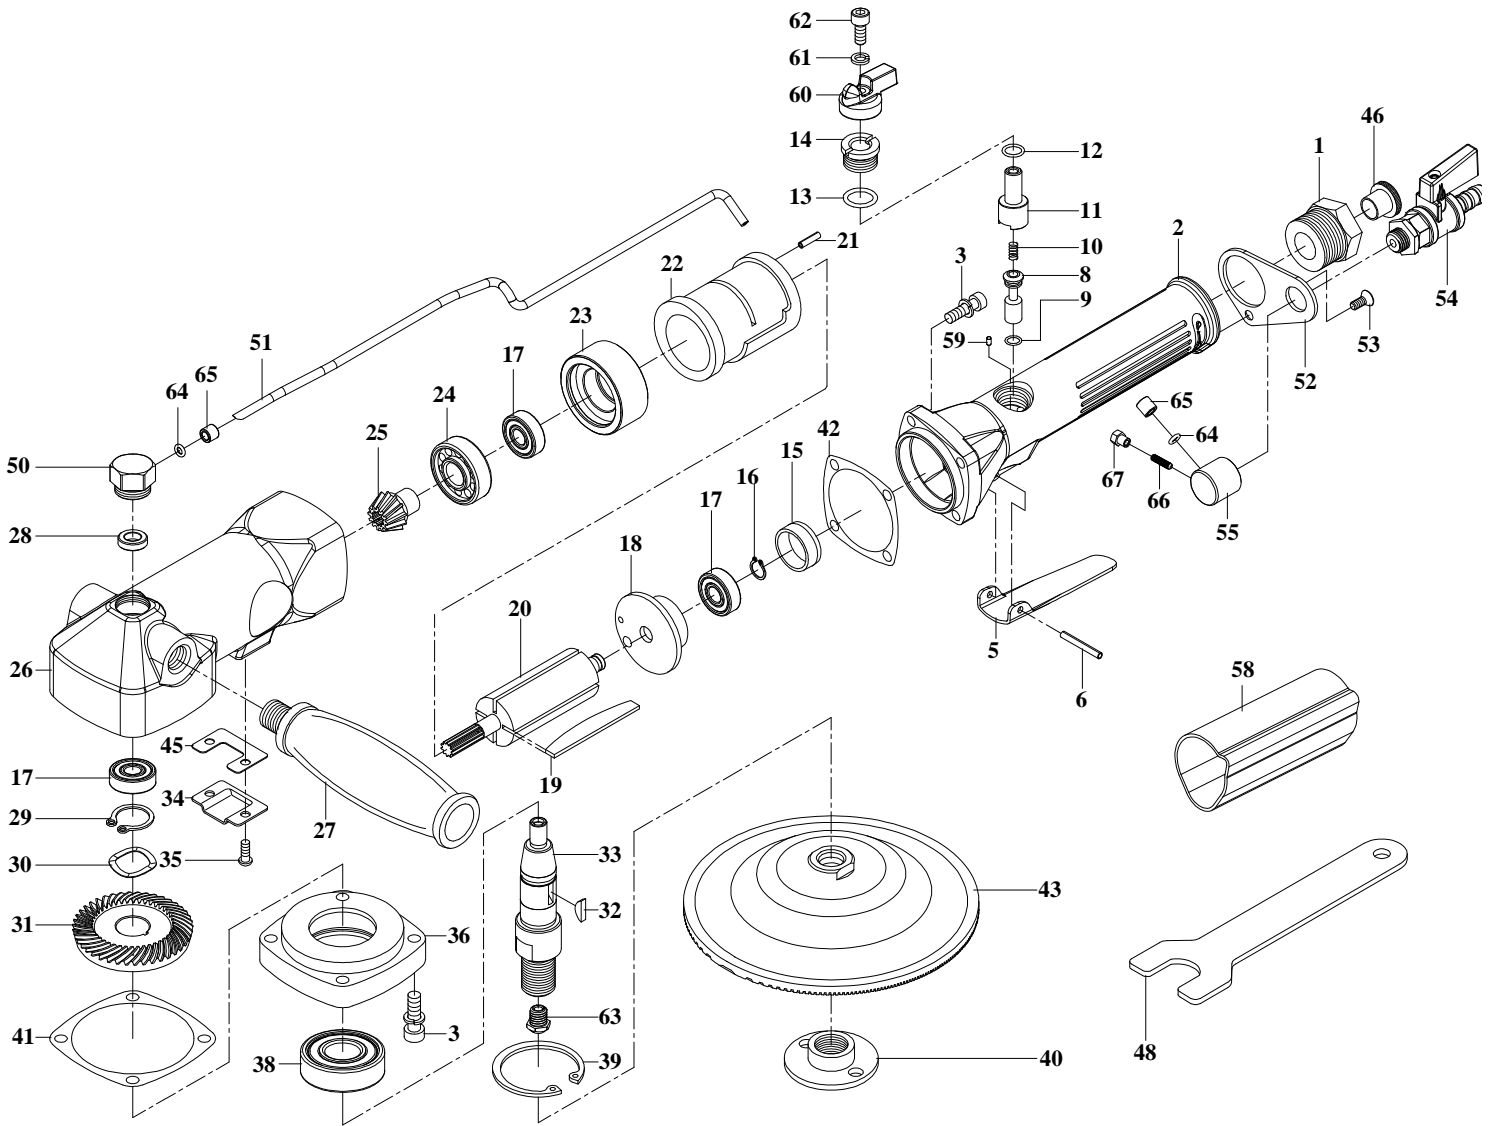

GISON Pneumatic Tools

GPW-211 / 212 Wet Air Sander

PARTS LIST

✱ : Consuming Part

Item No.	Part No.	Description	Qty.	Item No.	Part No.	Description	Qty.	Item No.	Part No.	Description	Qty.
1	829001	Hose Adapter	1	✱ 24	B6201LLU	Ball Bearing	1	✱ 42	829042	Gasket	1
2	829002WR	Valve Body	1	✱ 25	829025	Pinion Gear (GPW-211)	1	43	933059	Pad	1
3	CAP016	Cap Screw	8		830025	Pinion Gear (GPW-212)		45	829045	Gasket	1
5	829005	Throttle Lever	1	26	829026A	Motor Housing	1	46	829046	Plastic Cover	1
6	SP026	Spring Pin	1	27	829027	Dead Handle	1	47	829047	Disc Spanner	1
8	829008	Valve Stem	1	28	SG009	Oil Seal	1	48	829048	Stop spanner	1
9	OR034	O-Ring	1	29	C17	Retaining Ring	1	50	829050W	Screw	1
10	S023	Spring	1	30	WW17	Wave Washer	1	51	829056CW	Pipe	1
11	829011WR	Air Regulator	1	✱ 31	829031	Bevel Gear (GPW-211)	1	52	829054W	Fixed Plate	1
12	OR030	O-Ring	1		830031	Bevel Gear (GPW-212)		53	MC002	Screw	1
13	OR021	O-Ring	1	32	KR002	Key	1	54	829058CW	Water Valve	1
14	829014	Valve Screw	1	33	829033W	Gear Shaft (5/8")	1	55	911045W	Brass Cover	1
15	829015	Bearing Rubber Cap	1		829033WA	Gear Shaft (M14)		58	829003W	Plastic Sleeve	1
16	C8	Retaining Ring	1		829033WB	Gear Shaft (M16)		59	SP034	Sprint Pin	1
✱ 17	B608LLU	Ball Bearing	3	34	829034	Exhaust Deflector	1	60	829057WR	Shifting Knob	1
18	829018	Rear Plate	1	35	TP4X8	Screw	2	61	SPW5	Spring Washer	1
✱ 19	829019	Rotor Blade	4	36	829036	Housing Cap	1	62	CAP005	Cap Screw	1
✱ 20	829020	Rotor (GPW-211)	1	✱ 38	B6203LLU	Ball Bearing	1	63	829055W	Water Exit	1
	830020	Rotor (GPW-212)		39	R40	Retaining Ring	1	64	OR044	O-Ring	2
21	SP025	Spring Pin	1	✱ 40	829040	Pad Nut (5/8")	1	65	7W013-2	Brass Cover	2
22	829022	Cylinder	1		829040M	Pad Nut (M14)		66	MS019	Screw	1
23	829023	Front Plate	1	✱ 41	829041	Gasket	1	67	911051W	Nut	1