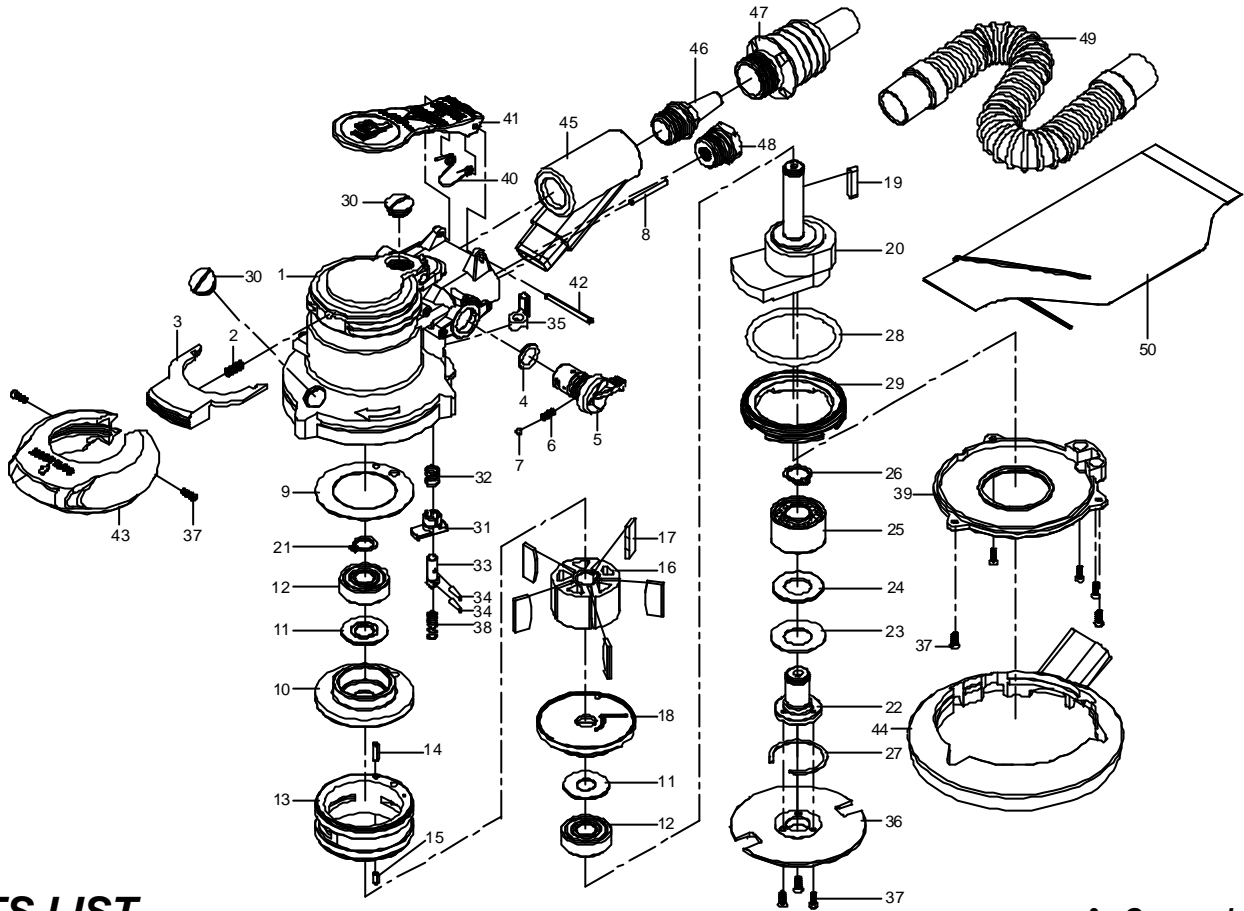

吉生 GISON

GPS-303C5A/C6A/C5B/C6B/C5C/C6C 5"/6" Central-Vacuum Sander

GPS-303S5A/S6A/S5B/S6B/S5C/S6C 5"/6" Self-Generated Sander

**PARTS LIST**

✳ :Consuming Part

Item No.	Part No.	Description	Qty.	Item No.	Part No.	Description	Qty.
1	303A01	Body	1	✳ 24	302A20301	Washer	1
✳ 2	S023	Spring	1	✳ 25	B5001	Ball Bearing	1
3	303A10302	Safety Button	1	26	C12	Retaining Ring	1
✳ 4	OR006	O-Ring	1	27	IRTW028	Retaining Ring	1
5	303A10400	Regulator	1	✳ 28	OR047	O-Ring	1
✳ 6	S027	Spring	1	29	302A50000	Lock Ring	1
7	950010	Steel Ball	1	30	302A10700	Screw	2
8	P004	Pin	1	31	303A10603	Driver	1
✳ 9	302A10101	Gasket	1	✳ 32	S054	Spring	1
10	302A20100	Front Plate	1	33	303A10604	Piston Valve	1
✳ 11	302A20120	Ruber Ring	2	34	P001	Pin	2
✳ 12	B6000ZZ	Ball Bearing	2	35	303A10601	Driving Valve	1
13	302A20000	Cylinder	1	36	303A20401	Driving Plate	1
14	SP022	Spring Pin	1	37	MT003	Screw	10
15	SP014	Spring Pin	1	✳ 38	S053	Spring	1
16	302A20200	Rotor	1	39	303A20600	Seal Cap	1
✳ 17	302A20201	Rotor Blade	5	✳ 40	S042	Spring	1
18	302A20110	Rear Plate	1	41	302A10200	Lever	1
19	KC008	Key	1	42	SP027	Spring Pin	1
20	302A20300	5" Motor Shaft Balancer (5 mm)	1	43	303A10100	Body Sleeve	1
	302B20300	6" Motor Shaft Balancer (5 mm)		44	303A30000	Shroud	1
	302B20302	5" Motor Shaft Balancer (2.5 mm)		45	302A4000A	Vacuum Adapter	1
	303B20302	6" Motor Shaft Balancer (2.5 mm)		46	302A40100	Ejector	1
	303A20303	5" Motor Shaft Balancer (7 mm)		47	302C01	Exhauster Assy	1
	303B20303	6" Motor Shaft Balancer (7 mm)		48	832057	Hose Adaptor	1
21	C10	Retaining Ring	1	49	302A40201	Dust Hose	1
22	303A20400	Main Shaft	1	50	302A40202	Dust Bag	1
23	WD28	Washer	1				