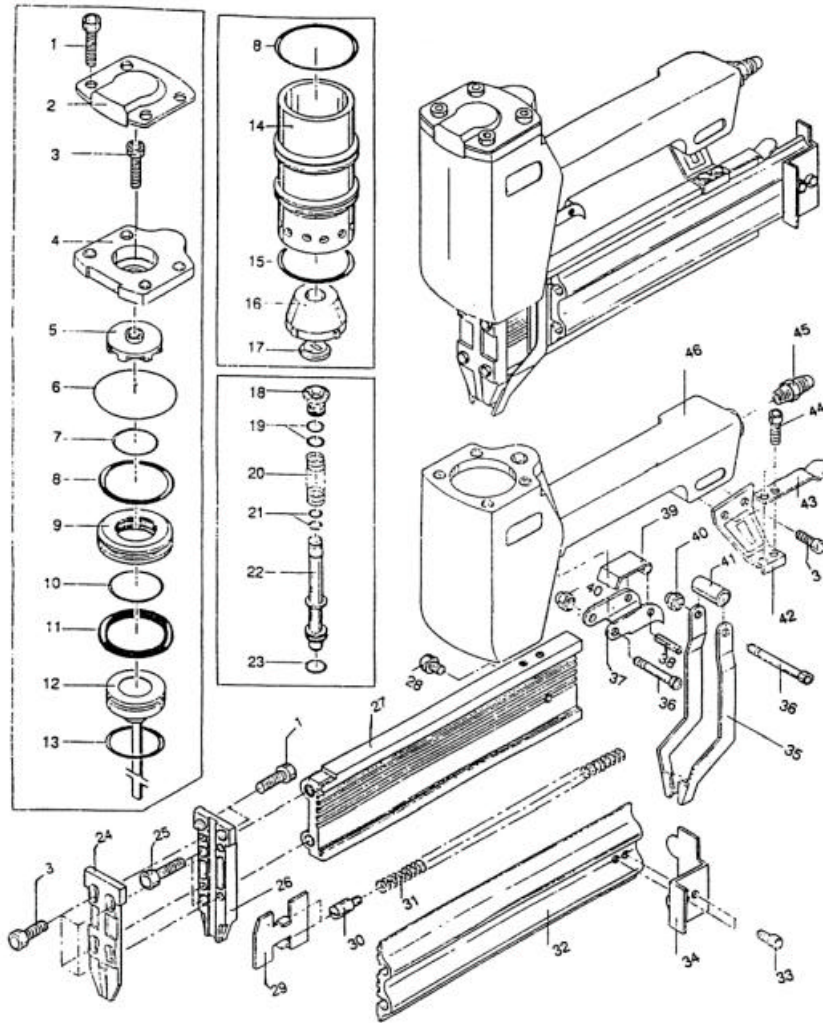

吉生 GISON

GPN-672 Heavy Duty Tacker

PARTS LIST

✳ :Consuming Part

Item No.	Part No.	Description	Qty.	Item No.	Part No.	Description	Qty.
1	672001	Hex. Soc. But. HD. Screw	4	25	672025	Hex. Soc. But. HD. Screw	2
2	672002	Exhaust Cap	1	26	672026	Nose	1
3	672003	Hex. Soc. But. HD. Screw	3	27	672027	Magazine	1
4	672004	Cap	1	28	672028	Hex. Soc. But. HD. Screw	1
5	672005	Valve (A)	1	29	672029	Pusher	1
6	672006	O-Ring	1	30	672030	Pin	1
7	672007	O-Ring	1	31	672031	Spring	2
8	672008	O-Ring	1	32	672032	Magazine Cover	1
9	672009	Valve (B)	1	33	672033	Hex. Soc. But. HD. Screw	2
10	672010	O-Ring	1	34	672034	Back Stopper	1
11	672011	O-Ring	1	35	672035	Safety	1
12	672012	Piston Unit	1	36	672036	Hex. Soc. But. HD. Screw	1
13	672013	O-Ring	1	37	672037	Primary Trigger	1
14	672014	Cylinder	1	38	672038	Pin	1
15	672015	O-Ring	2	39	672039	Secondary Trigger	1
16	672016	Pump Unite	1	40	672040	Cap	2
17	672017	Ram Guide	1	41	672041	Copper Pipe	1
18	672018	Copper Cover	1	42	672042	Latch Bracket	1
19	672019	O-Ring	1	43	672043	Latch	1
20	672020	Spring	1	44	672044	Hex. Soc. But. HD. Screw	2
21	672021	O-Ring	2	45	672045	Air Plug	1
22	672022	Valve Shaft	1	46	672046	Body	1
23	672023	O-Ring	1	46	672046	Body	1
24	672024	Nose Cover	1	51	672051	Piston Unit Set (No.12,13)	1