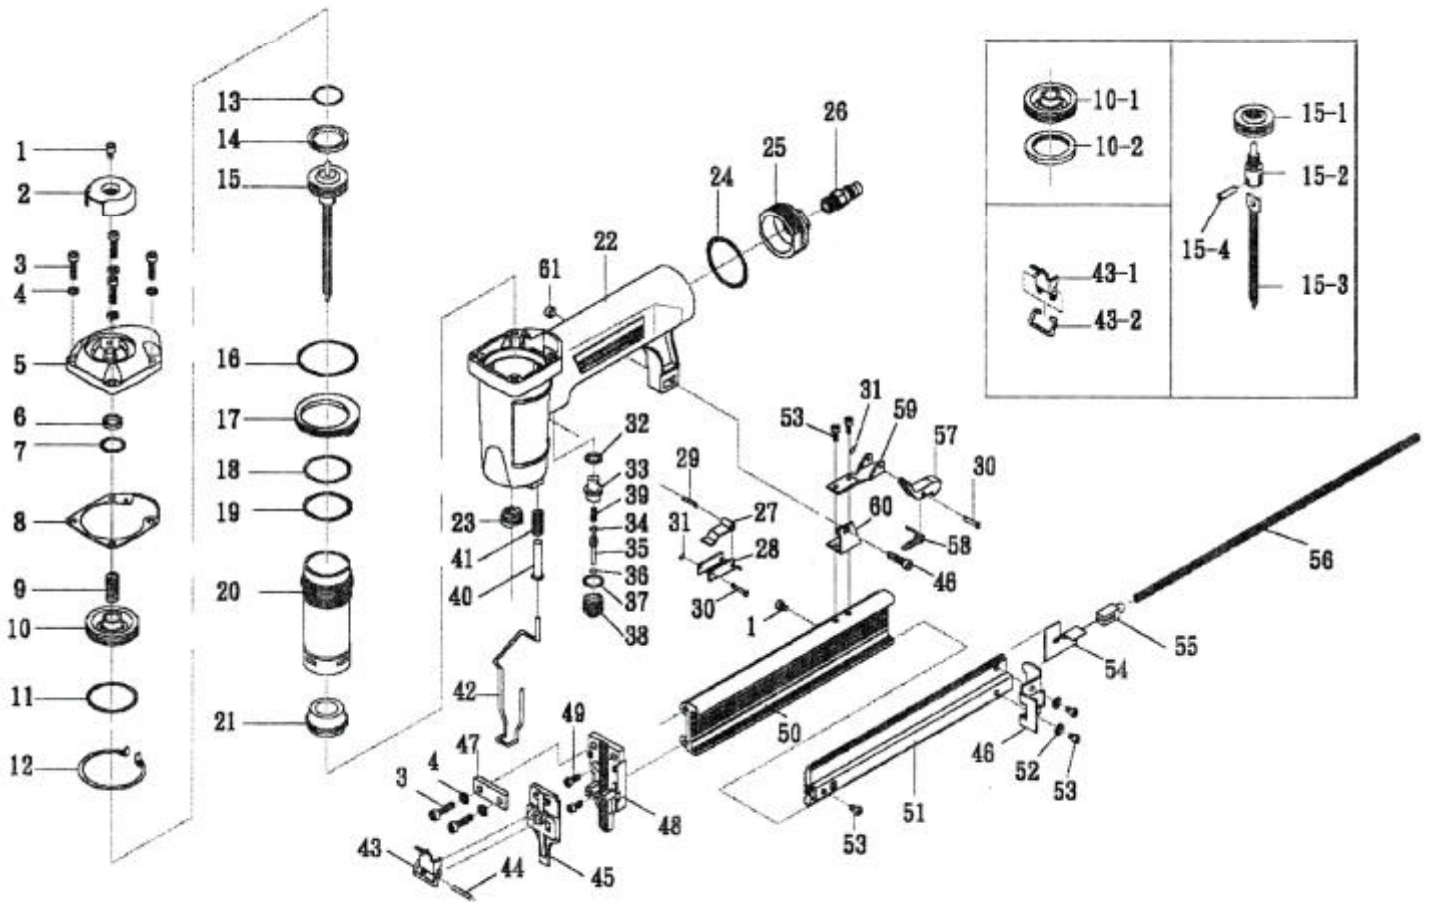

吉生 GISON

GPN-607 Medium-Duty Nailer

PARTS LIST

No.	Part No.	Description	Qty.	No.	Part No.	Description	Qty.
1	607001	Hex. Bolt (M4x6)	2	32	607032	Seal	1
2	607002	Exhaust Cover	1	33	607033	Trigger Valve Head	1
3	607003	Hex. Bolt (5x20)	6	34	607034	O-Ring	1
4	607004	Washer	6	35	607035	Stopped Pin	1
5	607005	Exhaust Cover (b)	1	36	607036	O-Ring	1
6	607006	Seal	1	37	607037	O-Ring 11x2	1
7	607007	O-Ring 14x2	1	38	607038	Hex. Bolt	1
8	607008	Seal	1	39	607039	Trigggle Spring	1
9	607009	Compression Spring	1	40	607040	Rod	1
10	607010	Valve	1	41	607041	Spring	1
11	607011	O-Ring 3x2.5	1	42	607042	Safety	1
12	607012	C-Ring	1	43	607043	Quick Release Cover	1
13	607013	O-Ring 20x1.3	1	44	607044	Pin	1
14	607014	Seal	1	45	607045	Nose Cover	1
15	607015	Piston Drive	1	46	607046	Bracket	1
16	607016	O-Ring SM-28	1	47	607047	Nose Cover (a)	1
17	607017	Collar	1	48	607048	Nose	1
18	607018	O-Ring 30x2	1	49	607049	Hex. Bolt 4x15	2
19	607019	O-Ring 30x2.5	1	50	607050	Magazine (a)	1
20	607020	Cylinder	1	51	607051	Magazine (b)	1
21	607021	Bumper	1	52	607052	Washer	2
22	607022	Body	1	53	607053	Hex. Bolt 4x8	4
23	607023	Ram Guide	1	54	607054	Pusher	1
24	607024	O-Ring 34.6x2.62	1	55	607055	Shaft	1
25	607025	Tail Cover	1	56	607056	Pusher Spring	1
26	607026	Air Plug	1	57	607057	Latch	1
27	607027	Trigggle (a)	1	58	607058	Spring	1
28	607028	Trigggle (b)	1	59	607059	Latch Bracket (a)	1
29	607029	Pin	1	60	607060	Latch Bracket (b)	1
30	607030	Pin	2	61	607061	Cap	1
31	607031	E-Ring	2				