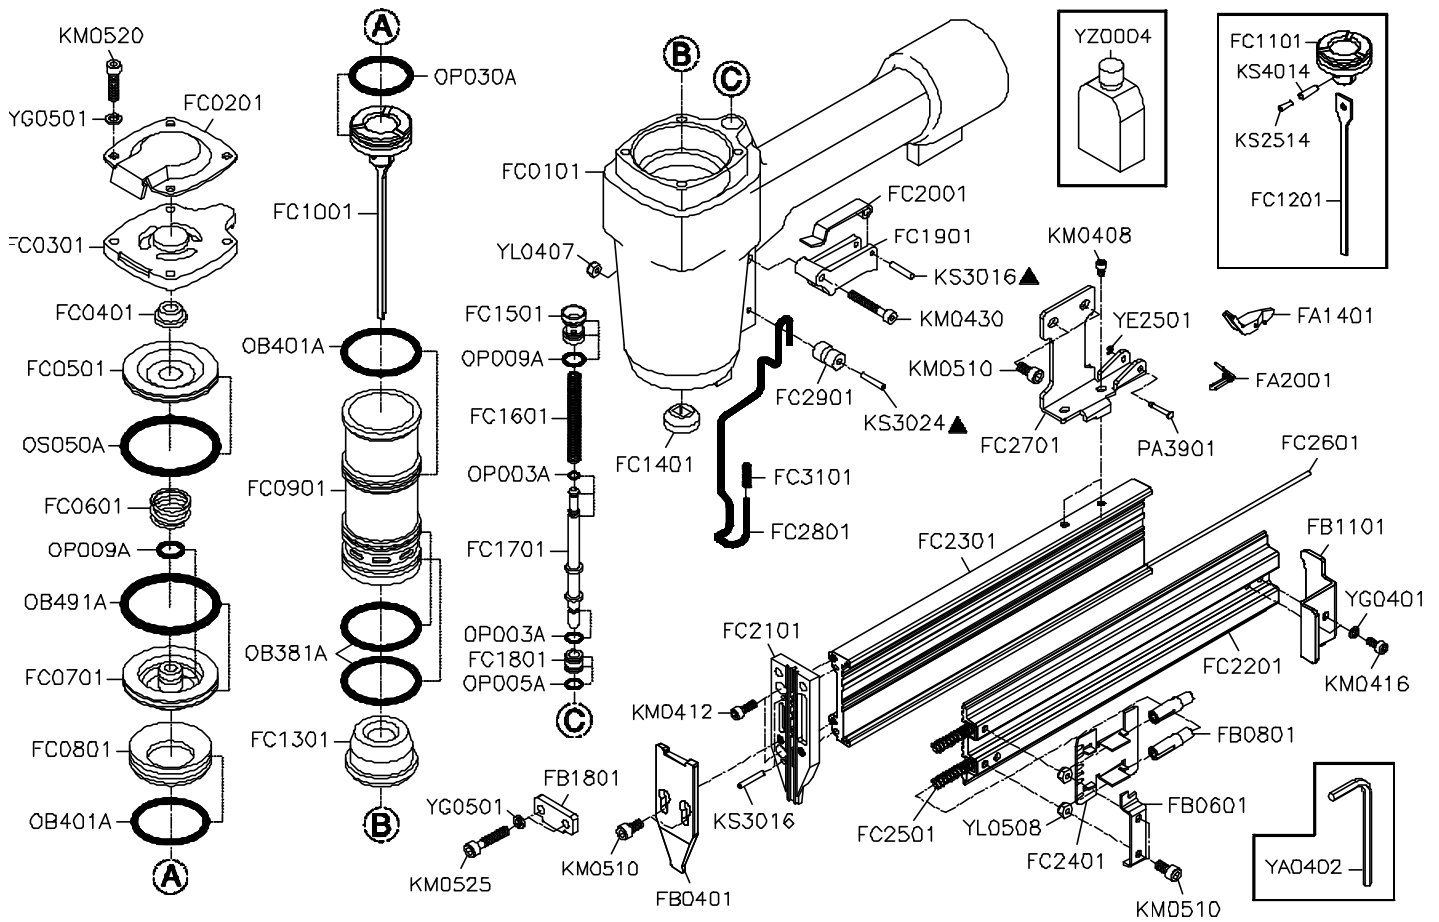

吉生 GISON

GP-F16/50 Medium Wire Finish Nailer

PARTS LIST

☆ : Consuming Part

Item No.	Part No.	Description	Qty.	Item No.	Part No.	Description	Qty.	Item No.	Part No.	Description	Qty.
1	FA1401	Latch	1	23	FC1601	Spring	1	46	KS2514	Spring Pin (Ø2.5-14L)	1
2	FA2001	Latch Spring	1	24	FC1701	Trigger Valve Stem	1	47	KS3016	Spring Pin (Ø3-16L)	2
3	FB0401	Cover Plate (B)	1	25	FC1801	Trigger Valve Seat	1	48	KS3024	Spring Pin (Ø3-24L)	1
4	FB0601	Pusher Stop	1	26	FC1901	Trigger	1	49	KS4014	Spring Pin (Ø4-14L)	1
5	FB0801	Pusher Pin	2	27	FC2001	Contact Lever	1	50	OB381A	O-Ring (37.8 x 2.5)	2
6	FB1101	Stop Plate	1	28	FC2101	Guide Plate	1	51	OB401A	O-Ring (39.8 x 2.5)	2
7	FB1801	Cover Plate (A)	1	29	FC2201	Magazine Cap	1	52	OB491A	O-Ring (49.1 x 2.5)	1
8	FC0101	Body	1	30	FC2301	Magazine Seat	1	53	OP003A	O-Ring (P3)	3
9	FC0201	Exhaust Cap	1	31	FC2401	Pusher	1	54	OP005A	O-Ring (P5)	2
10	FC0301	Cylinder Cap	1	32	FC2501	Pusher Spring	2	55	OP009A	O-Ring (P9)	2
11	FC0401	Valve Stop	1	33	FC2601	Bar	1	56	OP030A	O-Ring (P30)	1
12	FC0501	Head Valve Cap	1	34	FC2701	Support	1	57	OS050A	O-Ring (S50)	1
13	FC0601	Compression Spring	1	35	FC2801	Safety	1	59	PA3901	LATCH PIN	1
14	FC0701	Head Valve Seat	1	36	FC2901	Roller	1	60	YA0402	HEX.BAR WRENCH (D4)	1
15	FC0801	Cylinder Ring	1	38	FC3101	Safety Spring	1	61	YE2501	E-RING (Ø2.5)	1
16	FC0901	Cylinder	1	39	KM0408	Hex.Soc.Hd.Bolt (M4 x 0.7-8L)	2	62	YG0401	SPRING WASHER (Ø4)	2
17	FC1001	Driver Assy.	1	40	KM0412	Hex.Soc.Hd.Bolt (M4 x 0.7-12L)	2	63	YG0501	SPRING WASHER (Ø5)	6
18	FC1101	Main Piston	1	41	KM0416	Hex.Soc.Hd.Bolt (M4 x 0.7-16L)	2	64	YL0407	LOCK NUT (M4 x 0.7)	1
19	FC1201	Driver	1	42	KM0430	Hex.Soc.Hd.Bolt (M4 x 0.7-30L)	1	65	YL0508	LOCK NUT (M5 x 0.8)	2
20	FC1301	Bumper	1	43	KM0510	Hex.Soc.Hd.Bolt (M5 x 0.8-10L)	6	66	YZ0004	OIL BOX	1
21	FC1401	Nozzle	1	44	KM0520	Hex.Soc.Hd.Bolt (M5 x 0.8-20L)	4				
22	FC1501	Trigger Valve Cap	1	45	KM0525	Hex.Soc.Hd.Bolt (M5 x 0.8-25L)	2				