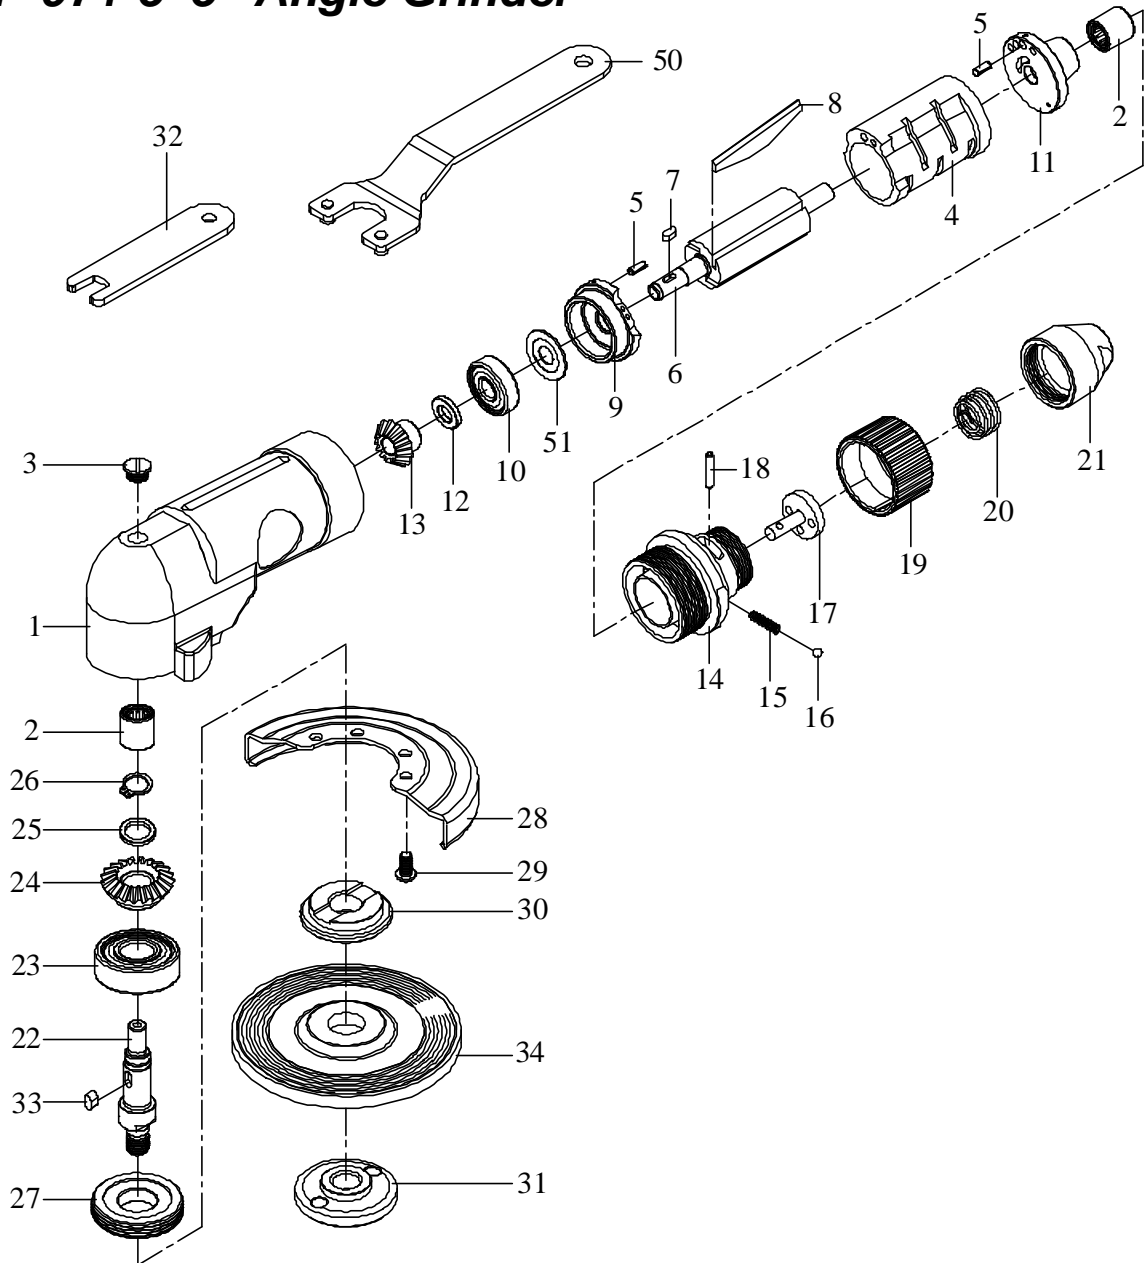

## GP-971-5 5" Angle Grinder

### PARTS LIST

✿ :Consuming Part

Item No.	Part No.	Description	Qty.	Item No.	Part No.	Description	Qty.
1	97101000	Body	1	19	97103040	Valve Ring	1
2	B815	Pin Bearing	2	20	832038	Coil Spring	1
3	97101020	Screw	1	21	97103060	Valve Joint	1
✿ 4	97102000	Cylinder	1	22	97104001	Gear Shaft	1
5	SP025	Spring Pin	2	23	B6301ZZ	Ball Bearing	1
6	97102A10	Rotor	1	✿ 24	97104030	Bevel Gear	1
7	KC002	Key	1	25	97104040	Washer	1
✿ 8	97102012	Rotor Blade	4	26	C10	Retaining Ring	1
9	97102020	Front Plate	1	27	97104061	Nut	1
10	B629ZZ	Ball Bearing	1	28	97105010	Disc Cover	1
11	97102030	Rear Plate	1	29	MC003	Screw	4
12	97102040	Washer	1	30	911019	Disc Receiver	1
✿ 13	97102050	Pinion Gear	1	31	911021	Disc Nut	1
14	97103000	Valve Housing	1	32	832041	Stop Spanner	1
15	S011	Spring	1	33	KC003	Key	1
16	380022	Steel Ball	1	34	911020	5" Disc Wheel	1
✿ 17	97103020	Throttle Valve	1	50	829047	Disc Spanner	1
18	P014	Valve Pin	1	51	97102060	Washer	1