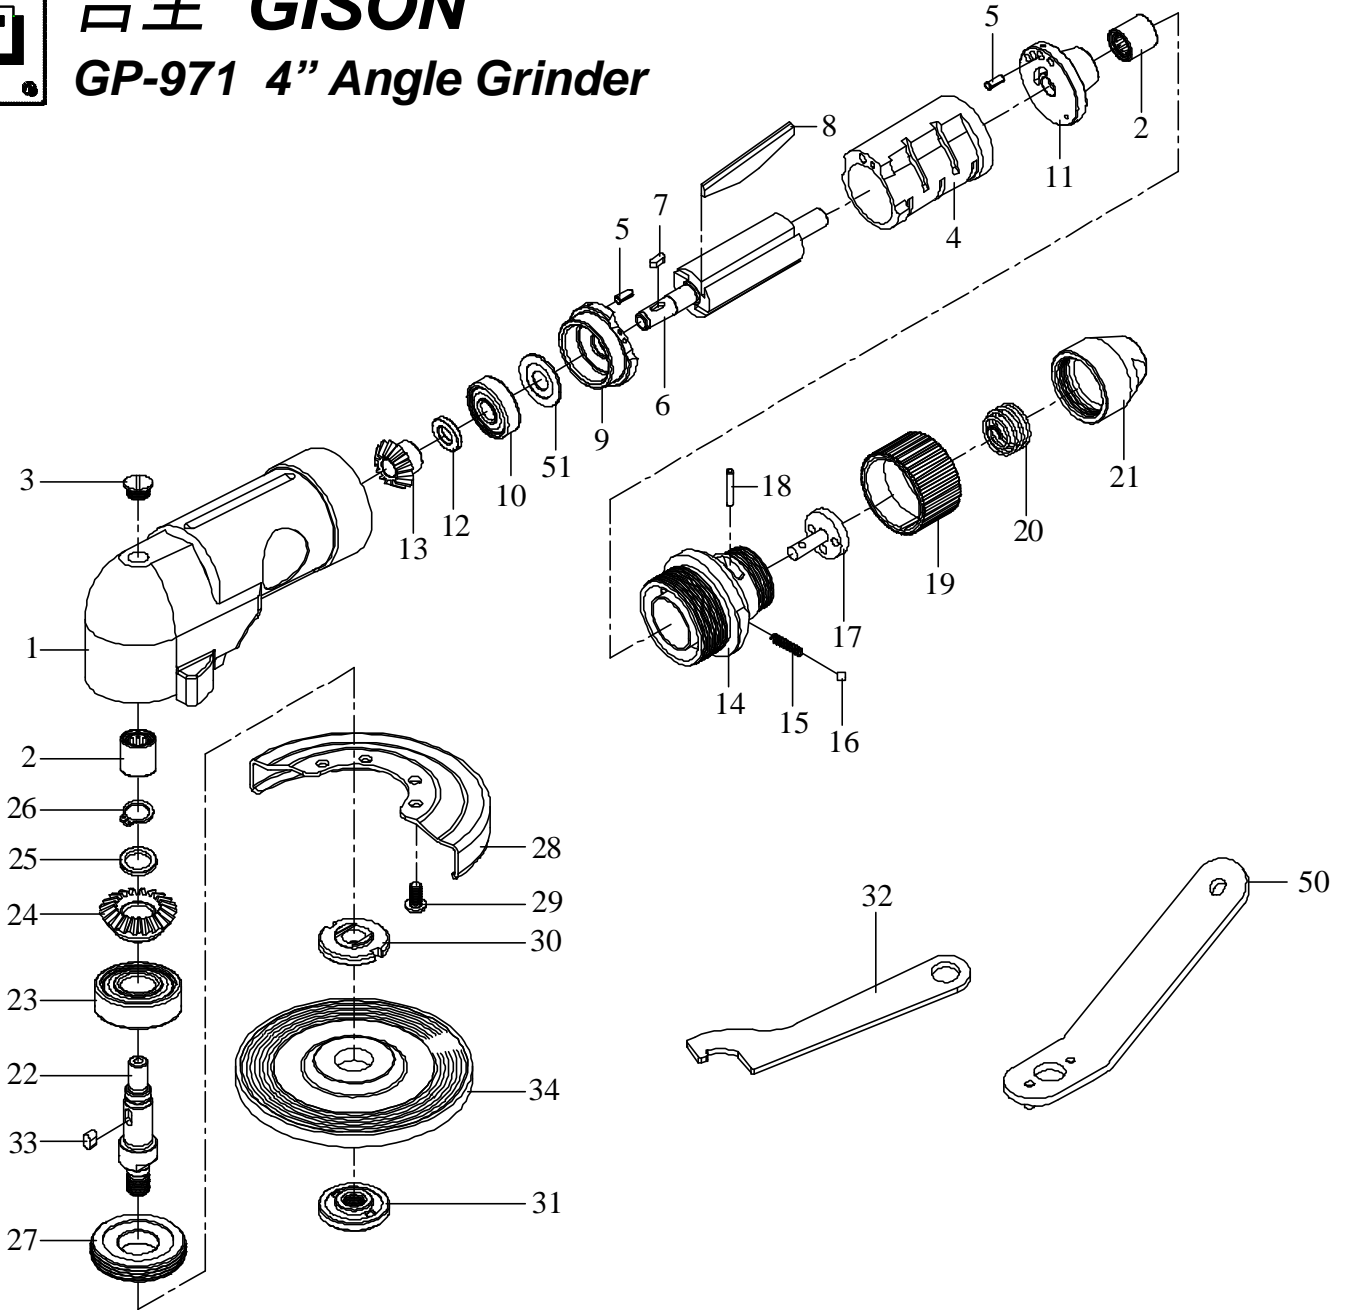

吉生 GISON

GP-971 4" Angle Grinder

PARTS LIST

✿ :Consuming Part

Item No.	Part No.	Description	Qty.	Item No.	Part No.	Description	Qty.
1	97101000	Body	1	19	97103040	Valve Ring	1
2	B815	Pin Bearing	2	20	832038	Coil Spring	1
3	97101020	Screw	1	21	97103060	Valve Joint	1
✿ 4	97102000	Cylinder	1	22	97104000	Gear Shaft	1
5	SP025	Spring Pin	2	23	B6301ZZ	Ball Bearing	1
6	97102A10	Rotor	1	✿ 24	97104030	Bevel Gear	1
7	KC002	Key	1	25	97104040	Washer	1
✿ 8	97102012	Rotor Blade	4	26	C10	Retaining Ring	1
9	97102020	Front Plate	1	27	97104060	Nut	1
10	B629ZZ	Ball Bearing	1	28	97105000	Disc Cover	1
11	97102030	Rear Plate	1	29	MC003	Screw	4
12	97102040	Washer	1	30	97105020	Disc Nut	1
✿ 13	97102050	Pinion Gear	1	31	97105030	Disc Receiver	1
14	97103000	Valve Housing	1	32	97105050	Stop spanner	1
15	S011	Spring	1	33	KC003	Key	1
16	380022	Steel Ball	1	34	832034	Disc Wheel	1
✿ 17	97103020	Throttle Valve	1	50	832040	Disc Spanner	1
18	P014	Valve Pin	1	51	97102060	Washer	1