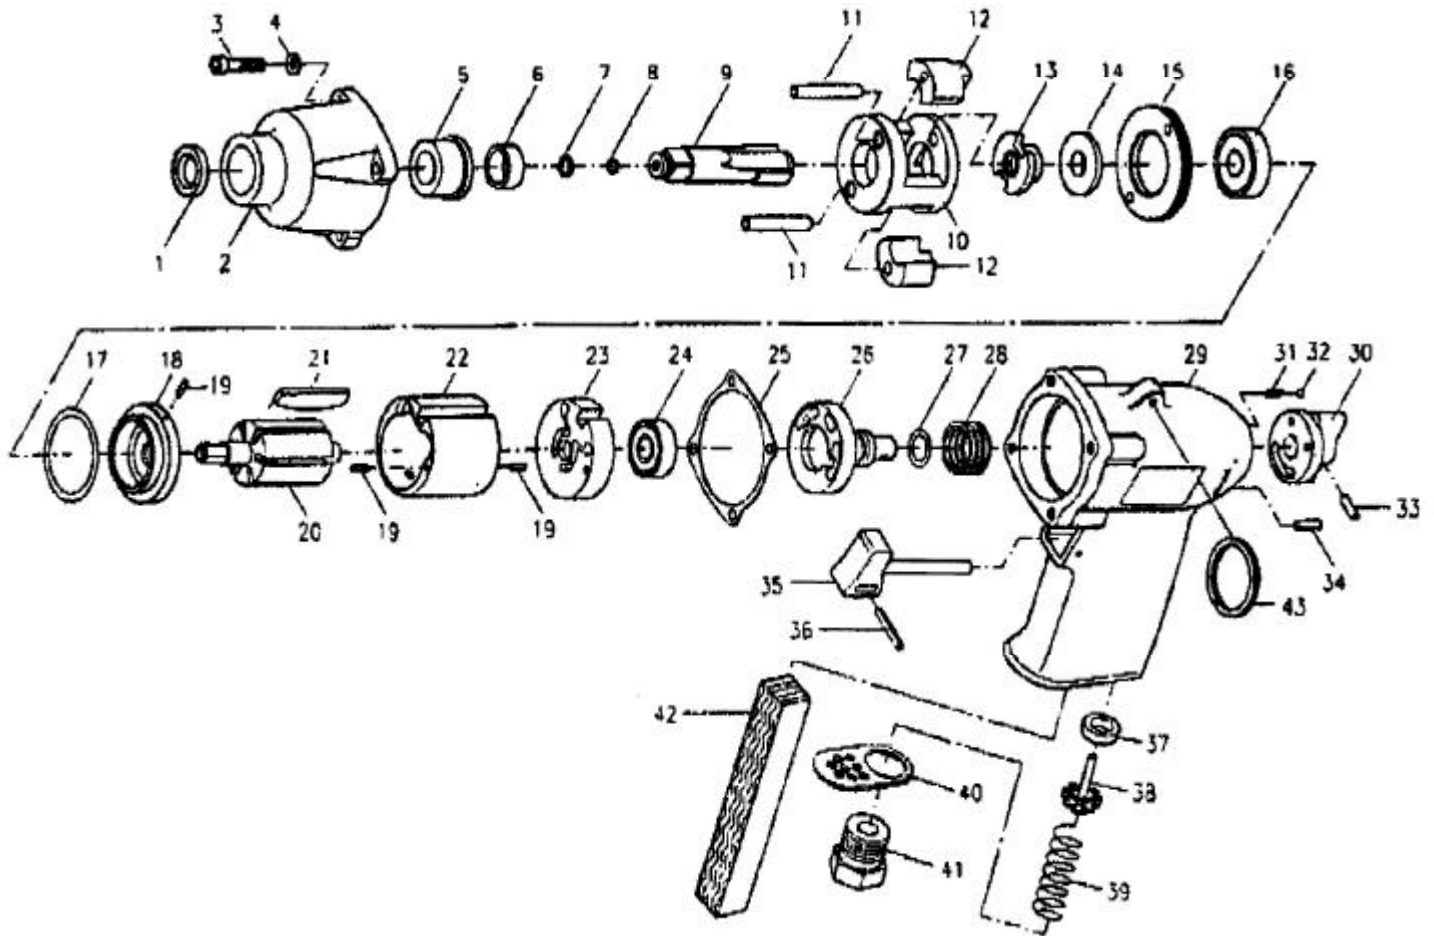

## GP-951W 3/8" Mini Impact Wrench

### PARTS LIST

✳ : Consuming Part

Item No.	Part No.	Description	Qty.	Item No.	Part No.	Description	Qty.
1	951W01	Oil Seal	1	22	951W22	Cylinder	1
2	951W02	Hammer Case	1	23	951W23	Rear End Plate	1
3	951W03	Cap Screw	4	24	951W24	Ball Bearing	1
4	951W04	Spring Washer	4	25	951W25	Gasket	1
5	951W05	Anvil Bushing	1	26	951W26	Reverse Valve	1
6	951W06	Spacer	1	27	951W27	O-Ring	1
7	951W07-1	Anvil Collar (1/4" Anvil)	1	28	951W28	Spring	1
	951W07-2	Anvil Collar (3/8" Anvil)		29	951W29	Motor Housing	1
8	951W08-1	O-Ring (1/4" Anvil)	1	30	951W30	Reverse Knob	1
	951W08-2	O-Ring (3/8" Anvil)		31	951W31	Spring	1
9	951W09-1	Anvil	1	32	951W32	Steel Ball	1
	951W09-2	Anvil		33	951W33	Spring Pin	1
10	951W10	Hammer Cage	1	34	951W34	Spring Pin	1
11	951W11	Hammer Pin	2	35	951W35	Trigger	1
12	951W12	Hammer Dog	2	36	951W36	Spring Pin	1
13	951W13	Cam	1	37	951W37	Bushing	1
14	951W14	Rear Washer	1	38	951W38	Valve Stem	1
15	951W15	Clamp Screw	1	39	951W39	Spring	1
16	951W16	Ball Bearing	1	40	951W40	Exhaust Deflector	1
17	951W17	O-Ring	1	41	951W41-1	Air Inlet (1/4" PF)	1
18	951W45	Front End Plate	1		951W41-2	Air Inlet (1/4" PT)	
19	951W19	Spring Pin	3		951W41-3	Air Inlet (1/4" NPT)	
20	951W20	Rotor	1	42	951W42	Muffler	1
21	951W21	Rotor Blade	6	43	951W43	Hanger	1