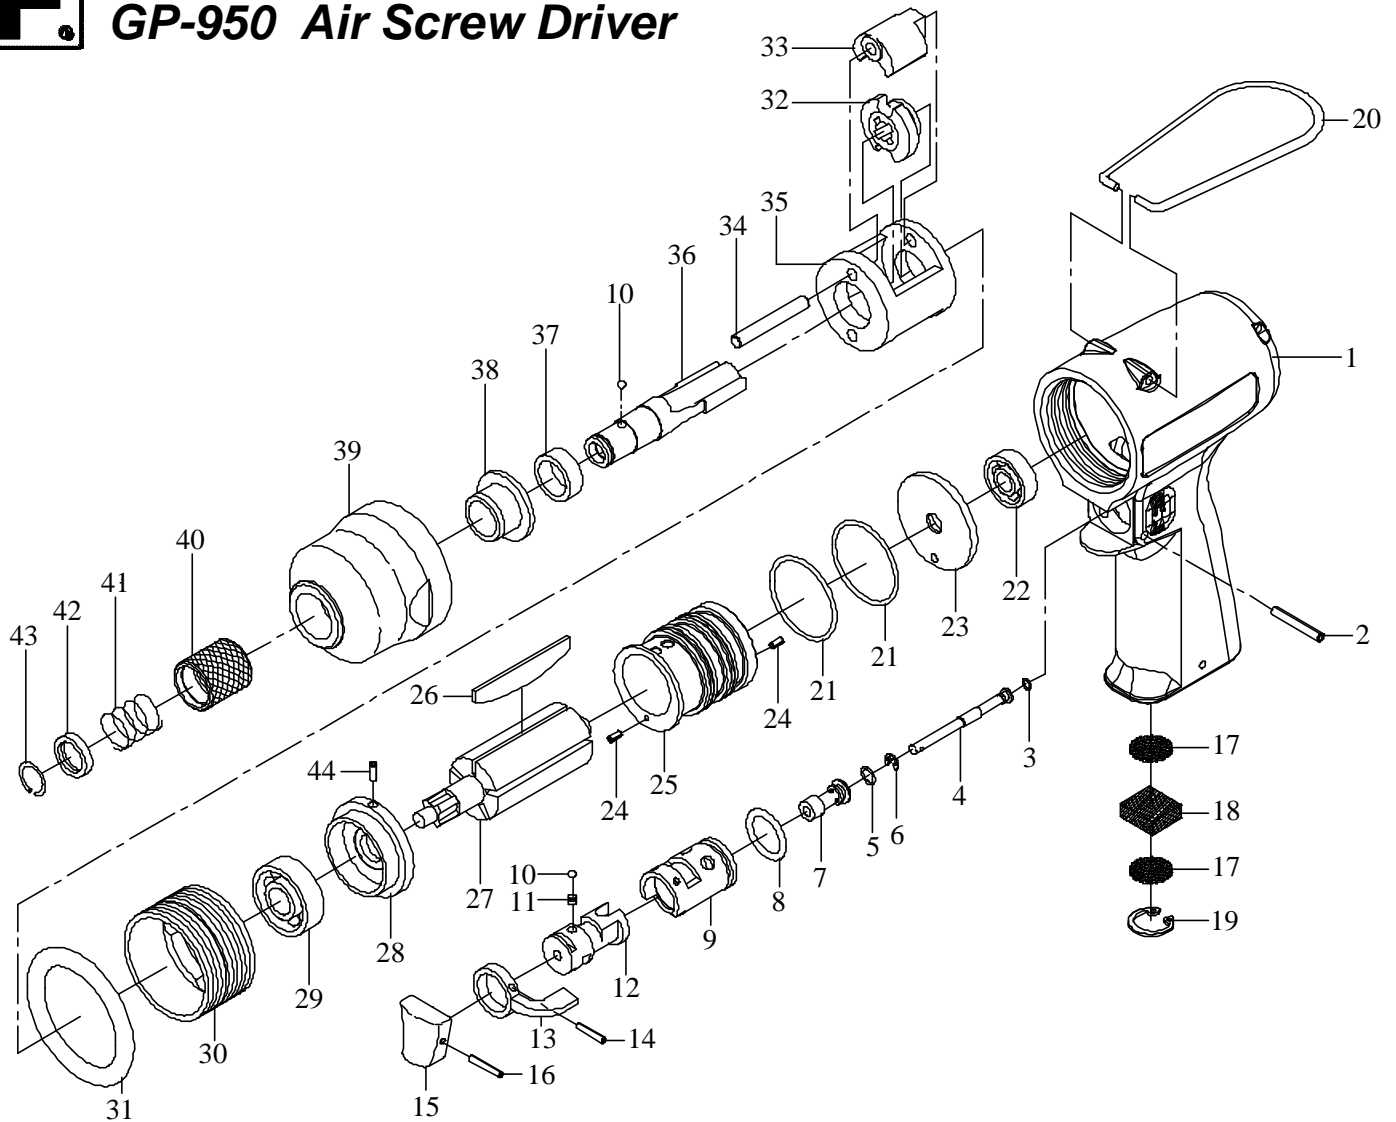

吉生 GISON

GP-950 Air Screw Driver

PARTS LIST

✳ : Consuming Part

Item No.	Part No.	Description	Qty.	Item No.	Part No.	Description	Qty.
1	950001	Housing	1	23	950023	Rear Plate	1
2	P011	Pin	1	24	SP014	Pin	2
✳ 3	OR023	O-Ring	1	25	950025	Cylinder	1
4	950004	Valve Bushing	1	✳ 26	950026	Rotor Blade	5
✳ 5	OR029	O-Ring	1	27	950027	Rotor	1
6	E2.5	Retaining Ring	1	28	950028	Front Plate	1
7	950007	Valve Bushing	1	29	B6000ZZ	Ball Bearing	2
✳ 8	OR024	O-Ring	1	30	950030	Lock Ring	2
9	950009	Reverse Valve	1	31	OR009	O-Ring	1
10	950010	Ball	2	32	950032	Cam	1
✳ 11	S015	Spring	1	33	950033	Hammer	2
12	950012	Regulator Valve	1	✳ 34	950034	Hammer Pin	2
13	950013	Reverse Lever	1	35	950035	Hammer Cage	1
14	SP013	Pin	1	36	950036	Anvil	1
15	950015	Trigger	1	37	950037	Flange Bushing	1
16	SP012	Pin	1	38	950038	Anvil Bushing	1
17	950017	Screen	2	39	950039	Hammer Casing	1
18	950018	Screen	1	✳ 40	950040	Ball Retaining	1
19	R14	Retaining Ring	1	✳ 41	S016	Spring	1
20	950020S	Hanger	1	✳ 42	950042	Washer	1
21	OR025	O-Ring	2	✳ 43	950043	Retaining Ring	1
22	B607ZZ	Ball Bearing	1	44	P013	Pin	1