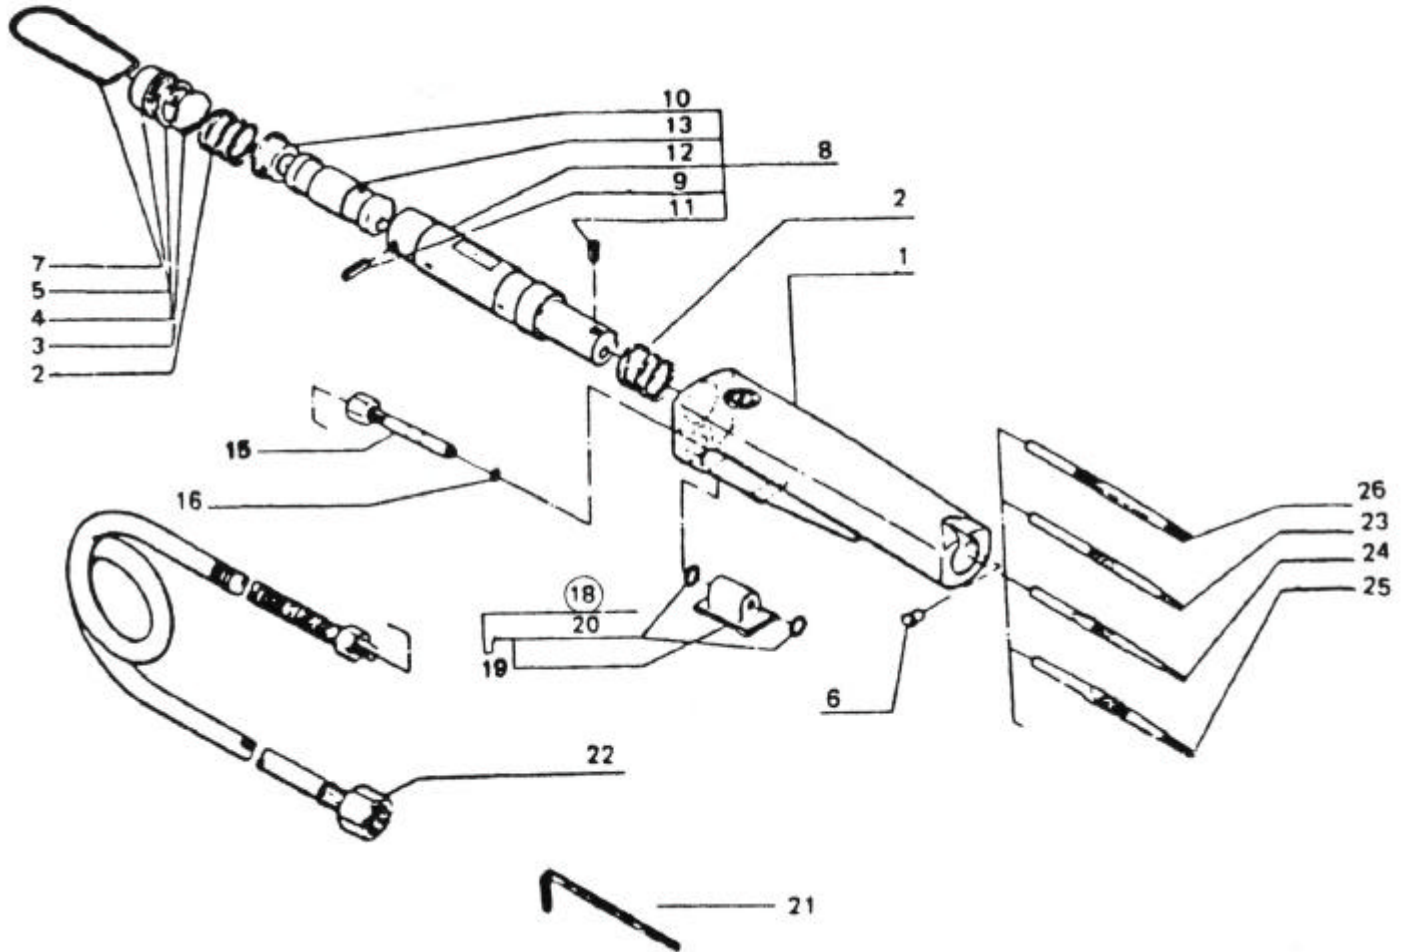

吉生 **GISON**

GP-948 Air File

PARTS LIST

✿ : Consuming Part

Item No.	Part No.	Description	Qty.	Item No.	Part No.	Description	Qty.
1	948001	Housing	1	✿ 13	948013	Piston	1
2	948002	Spring	2	15	948015	Valve Nipple	1
3	948003	Filter	1	16	OR029	O-Ring P5	1
4	948004	Retaining Ring C22	1	18	948018	Valve Ass' y	1 set
5	948005	Cap	1	19	948019	Valve	1
6	948006	Guide Key	1	20	OR002	O-Ring P7	2
7	948007	Hanger	1	21	948021	Hexagon Wrenchen Key 3	1
8	948008	Cylinder Ass' y	1 set	22	948022	Hoss D Ass' y	
9	948009	Spring Pin $\varnothing 4 \times 20L$	1	23	948023	Rat Tail File SF-10	
10	948010	Plug	1	24	948024	Triangular Taper File SF11	
11	948011	Hexagon Socket Headless Set Screw M6x6L	1	25	948025	Half Round File (Rat Tail / Double Cut) SF-12	
12	948012	Cylinder	1	26	948026	Flat Bastard File SF-13	