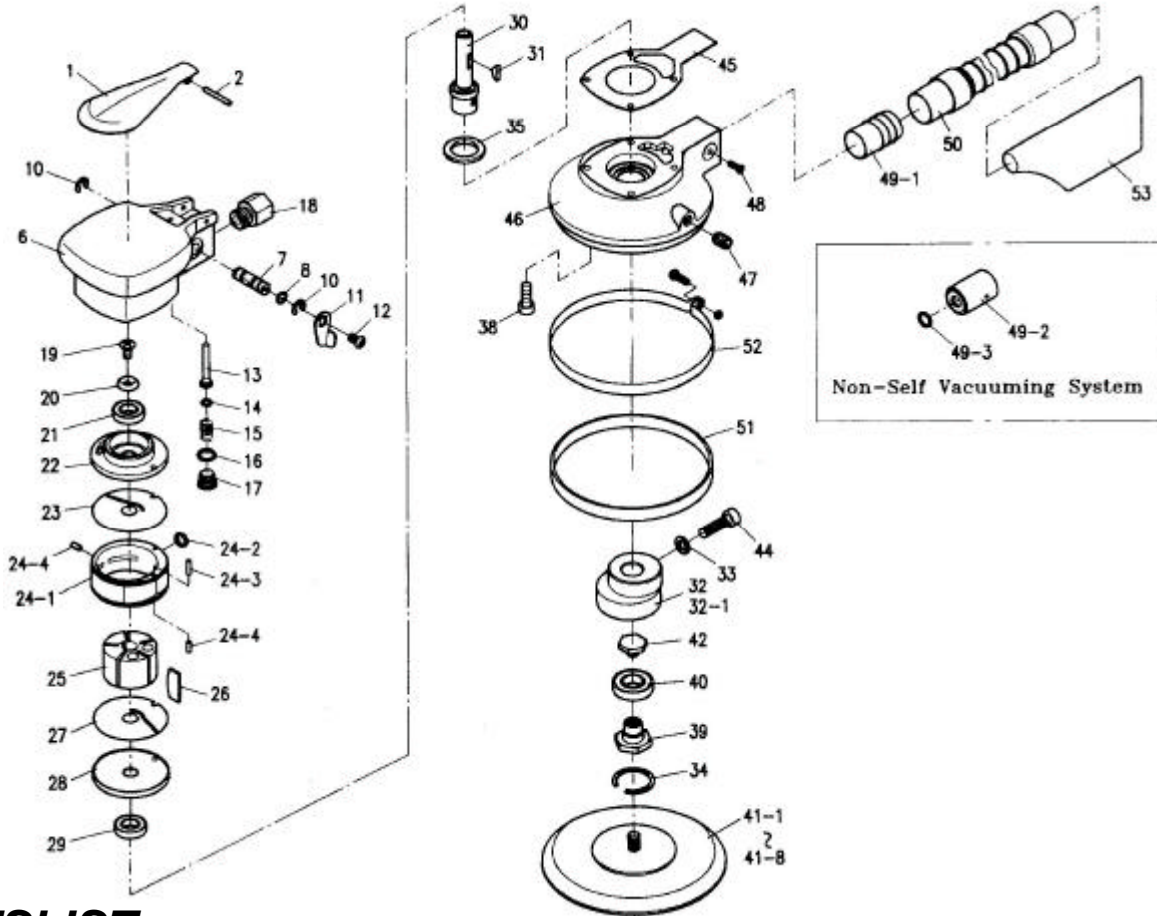

吉生 GISON

GP-937P 5"/6" Mini Dual Action Sander

GP-937PD 5"/6" Dust Free Mini Dual Action Sander

PARTSLIST

✳ :Consuming Part

Item No.	Part No.	Description	Qty.	Item No.	Part No.	Description	Qty.
1	937P01	Valve Lever	1	32	937P32	5" Random Blancer	1
2	937P02	Spring Pin (∅3x25)	1	32-1	937P32-1	6" Random Blancer	
6	937P06	Body	1	33	937P33	Spring Washer	1
7	937P07	Regulator	1	34	937P34	Snap Ring (IR28)	1
8	OR029	O-Ring (P4)	2	35	937P35	Felt Ring	1
10	937P10	Retaining Ring (E7)	2	38	937P38	Cap Screw (M4x15)	4
11	937P11	Regulator Lever	1	39	937P39	Pad Shaft	1
12	937P12	Screw (M4x6)	1	40	937P40	Bearing (60012RS)	1
13	937P13	Valve Pin	1	GP-937P			
14	937P14	O-Ring (∅4x∅7)	1	41-1	937P41-1	5" Hold Vinyl Face Pad	1
15	937P15	Valve Spring	1	41-2	937P41-2	5" Hold Hook Face Pad	
16	OR030	O-Ring (P8)	1	41-3	937P41-3	6" Hold Vinyl Face Pad	
17	937P17	Valve Cap	1	41-4	937P41-4	6" Hold Hook Face Pad	
18	937P18	PS-Adapter	1	GP-937PD			
19	937P19	Screw (M6x10)	1	41-5	937PD41-5	5" Hold Vinyl Face Pad	1
20	937P20	Conical Washer (M6)	1	41-6	937PD41-6	5" Hold Hook Face Pad	
21	B6000ZZ	Bearing (6000ZZ)	1	41-7	937PD41-7	6" Hold Vinyl Face Pad	
22	937P22	U-Bearing Case	1	41-8	937PD41-8	6" Hold Hook Face Pad	
23	937P23	U-Side Plate	1	42	937P42	Screw	1
Cylinder Set				44	937P44	Cap Screw (M5x25)	1
24-1	937P24-1	Cylinder	(1)	45	937P45	Body Packing	1
24-2	OR002	O-Ring (P7)	(1)	46	937P46	Base Ring	1
24-3	937P24-3	Spring Pin (∅3x5)	(1)	47	937P47	1/8 PT Plug	1
24-4	937P24-4	Spring Pin (∅3x5)	(2)	48	937P48	Screw (M4x8)	1
25	937P25	Rotor	1	49-1	937PD49-1	Ejector (GP-937PD)	1
26	937P26	Vane	5	49-2	937P49-2	Silencer (GP-937P)	1
27	937P27	L-Side Plate	1	49-3	OR022	O-Ring (P7)	1
28	937P28	L-Bearing Case	1	50	937PD50	Dust Hose Set (GP-937PD)	1
29	B6000ZZ	Bearing (6000ZZ)	1	51-1	937P51-1	Skirt (5")	1
30	937P30	Rotor Shaft	1	51-2	937P51-2	Skirt (6")	1
31	937P31	H/R Key (3x13)	1	52	937PD52	Skirt Band Set (GP-937PD)	1
				53	937P53	Bag	1