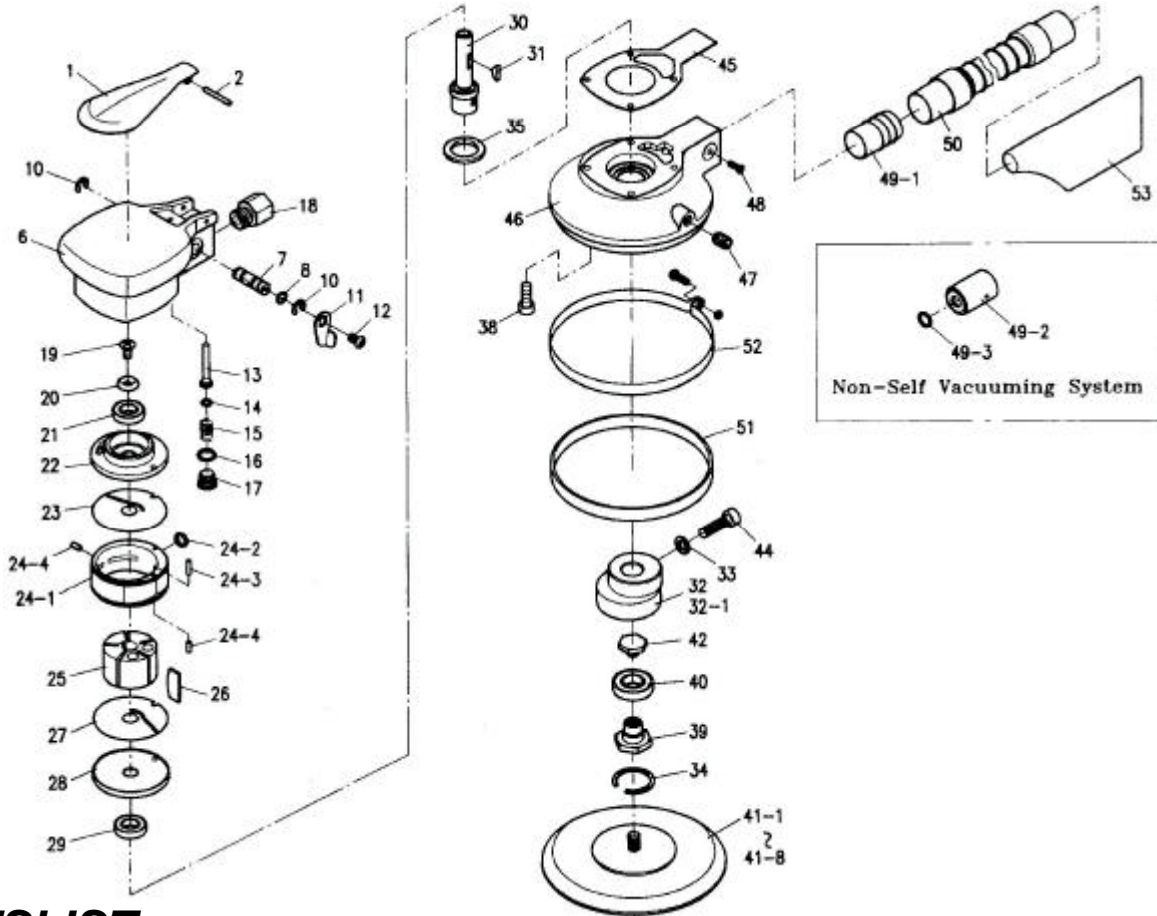

吉生 **GISON**

GP-937P 5"/6" Mini Dual Action Sander

GP-937PD 5"/6" Dust Free Mini Dual Action Sander

PARTSLIST

✳ :Consuming Part

Item No.	Part No.	Description	Qty.	Item No.	Part No.	Description	Qty.
1	937P01	Valve Lever	1	32	937P32	5" Random Blancer	1
2	937P02	Spring Pin (∅3x25)	1	32-1	937P32-1	6" Random Blancer	1
6	937P06	Body	1	33	937P33	Spring Washer	1
7	937P07	Regulator	1	34	937P34	Snap Ring (IR28)	1
8	OR029	O-Ring (P4)	2	35	937P35	Felt Ring	1
10	937P10	Retaining Ring (E7)	2	38	937P38	Cap Screw (M4x15)	4
11	937P11	Regulator Lever	1	39	937P39	Pad Shaft	1
12	937P12	Screw (M4x6)	1	40	937P40	Bearing (60012RS)	1
13	937P13	Valve Pin	1	GP-937P			
14	937P14	O-Ring (∅4x∅7)	1	41-1	937P41-1	5" Hold Vinyl Face Pad	1
15	937P15	Valve Spring	1	41-2	937P41-2	5" Hold Hook Face Pad	
16	OR030	O-Ring (P8)	1	41-3	937P41-3	6" Hold Vinyl Face Pad	
17	937P17	Valve Cap	1	41-4	937P41-4	6" Hold Hook Face Pad	
18	937P18	PS-Adapter	1	GP-937PD			
19	937P19	Screw (M6x10)	1	41-5	937PD41-5	5" Hold Vinyl Face Pad	1
20	937P20	Conical Washer (M6)	1	41-6	937PD41-6	5" Hold Hook Face Pad	
21	B6000ZZ	Bearing (6000ZZ)	1	41-7	937PD41-7	6" Hold Vinyl Face Pad	
22	937P22	U-Bearing Case	1	41-8	937PD41-8	6" Hold Hook Face Pad	
23	937P23	U-Side Plate	1	42	937P42	Screw	1
Cylinder Set				44	937P44	Cap Screw (M5x25)	1
24-1	937P24-1	Cylinder	(1)	45	937P45	Body Packing	1
24-2	OR002	O-Ring (P7)	(1)	46	937P46	Base Ring	1
24-3	937P24-3	Spring Pin (∅3x5)	(1)	47	937P47	1/8 PT Plug	1
24-4	937P24-4	Spring Pin (∅3x5)	(2)	48	937P48	Screw (M4x8)	1
25	937P25	Rotor	1	49-1	937PD49-1	Ejector (GP-937PD)	1
26	937P26	Vane	5	49-2	937P49-2	Silencer (GP-937P)	1
27	937P27	L-Side Plate	1	49-3	OR022	O-Ring (P7)	1
28	937P28	L-Bearing Case	1	50	937PD50	Dust Hose Set (GP-937PD)	1
29	B6000ZZ	Bearing (6000ZZ)	1	51-1	937P51-1	Skirt (5")	1
30	937P30	Rotor Shaft	1	51-2	937P51-2	Skirt (6")	1
31	937P31	H/R Key (3x13)	1	52	937PD52	Skirt Band Set (GP-937PD)	1
				53	937P53	Bag	1