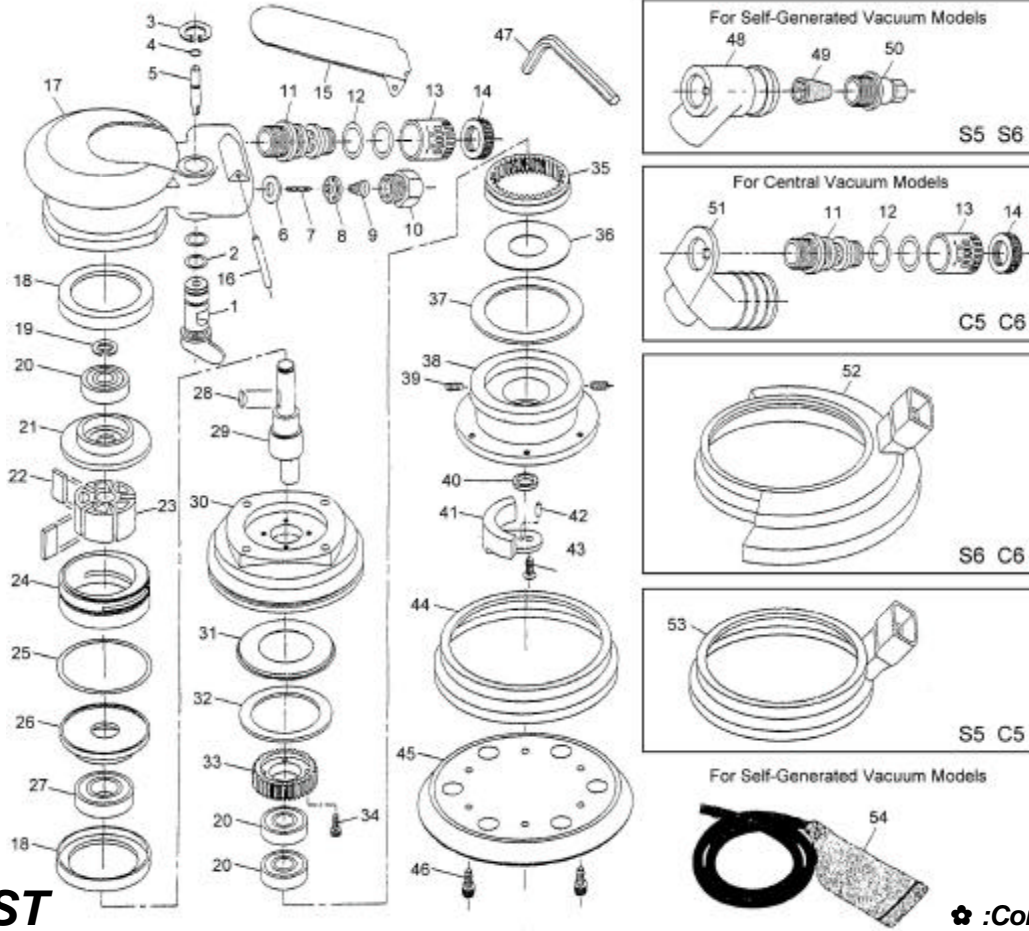

吉生 GISON

GP-935SG5/SG6/CV5/CV6/NV5/NV6 Plam Gear-Driven Sander

PARTS LIST

⊛ : Consuming Part

No.	Part No.	Description	Qty.	No.	Part No.	Description	Qty.
1	935001	Regulator	1	29	935029	Motor Shaft Balancer	1
2	935002	O-Ring	2	30	935030	Housing Cover	1
3	935003	Snap Ring	1	31	935031	Faceplate	1
4	935004	O-Ring	1	32	935032	Dustproof Washer	1
5	935005	Valve Stem	1	33	935033	Gear	1
6	935006	Washer	1	34	935034	Screw	4
7	935007	Tip Pin	1	35	935035	Gear Link	1
8	935008	Valve	1	36	935036	Washer	1
9	935009	Spring	1	37	935037	Dustproof Washer	1
10	935010	Air Inlet	1	38	935038	Gear Seat	1
11	935011	Muffler Body	1	39	935039	Screw	2
12	935012	O-Ring	2	40	935040	Bushing	1
13	935013	Exhaust Sleeve	1	41	935041	Balancer	1
14	935014	Nut	1	42	935042	Pin	1
15	935015	Lever	1	43	935043	Screw	1
16	935016	Pin	1	44	935044	Shroud (GP-935NV5/NV6)	1
17	935017	Housing	1	45	935045	Pad (5", 6")	1
18	935018	Rubber Bushing	2	46	935046	Screw	6
19	935019	Snap Ring	1	47	935047	Hex (3mm)	1
20	935020	Bearing	3	48	935048	Vacuum Adapter (GP-935SG5)	1
21	935021	Rear Plate	1	48-1	935048-1	Vacuum Adapter (GP-935SG6)	1
22	935022	Rotor Blade	5	49	935049	Cone Muffler	1
23	935023	Rotor	1	50	935050	Muffler Body	1
24	935024	Cylinder	1	51	935051	Vacuum Adapter (GP-935CV5)	1
25	935025	O-Ring	1	51-1	935051-1	Vacuum Adapter (GP-935CV6)	1
26	935026	Front Plate	1	52	935052	Shroud (6") (GP-935SG6) (GP-935CV6)	1
27	935027	Bearing	1	53	935053	Shroud (GP-935SG5) (GP-935CV5)	1
28	935028	Rotor Key	1	54	935054	Rubber Hose & Bag (GP-935SG5/SG6)	1