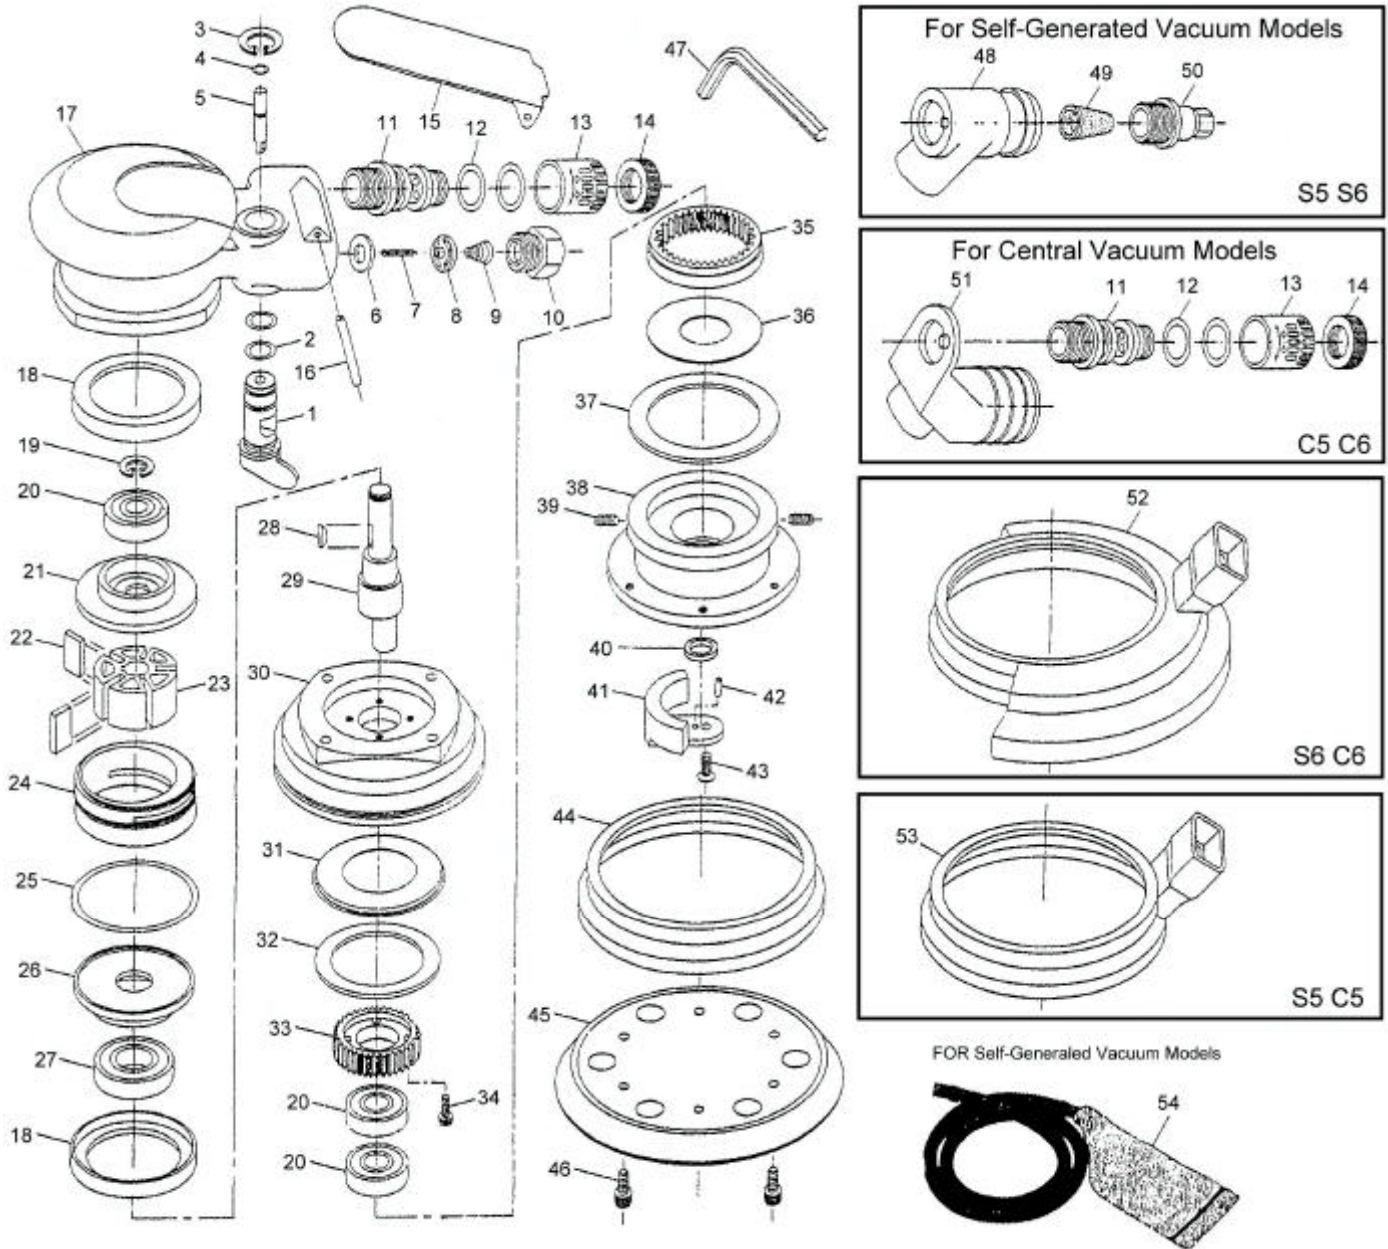

## GP-935NV5/NV6/SG5/SG6 Palm Gear-Driven Sander and Polisher

### PARTS LIST

✳ :Consuming Part

No.	Part No.	Description	Qty.	No.	Part No.	Description	Qty.	No.	Part No.	Description	Qty.
01	935NV01	Regulator	1	20	935NV20	Bearing	3	39	935NV39	Screw	2
02	935NV02	O-Ring	2	21	935NV21	Rear Plate	1	40	935NV40	Bushing	1
03	935NV03	Snap Ring	1	22	935NV22	Rotor Blade	5	41	935NV41	Balancer	1
04	935NV04	O-Ring	1	23	935NV23	Rotor	1	42	935NV42	Pin	1
05	935NV05	Valve Stem	1	24	935NV24	Cylinder	1	43	935NV43	Screw	1
06	935NV06	Washer	1	25	935NV25	O-Ring	1	44	935NV44	Shroud (N5)	1
07	935NV07	Tip Pin	1	26	935NV26	Front Plate	1	45	935NV45	Pad (5", 6")	1
08	935NV08	Valve	1	27	935NV27	Bearing	1	46	935NV46	Screw	6
09	935NV09	Spring	1	28	935NV28	Rotor Key	1	47	935NV47	Hex (3mm)	1
10	935NV10	Air Inlet	1	29	935NV29	Motor Shaft Balancer	1	48	935NV48	Vacuum Adapter (S5)	1
11	935NV11	Muffler Body	1	30	935NV30	Housing Cover	1	48-1	935NV48-1	Vacuum Adapter (S6)	1
12	935NV12	O-Ring	1	31	935NV31	Faceplate	1	49	935NV49	Cone Muffler	1
13	935NV13	Exhaust Sleeve	1	32	935NV32	Dustproof Washer	1	50	935NV50	Muffler Body	1
14	935NV14	Nut	1	33	935NV33	Gear	1	51	935NV51	Vacuum Adapter (C5)	1
15	935NV15	Lever	1	34	935NV34	Screw	4	51-1	935NV51-1	Vacuum Adapter (C6)	1
16	935NV16	Pin	1	35	935NV35	Gear Link	1	52	935NV52	Shroud (6") (S6, C6)	1
17	935NV17	Housing	1	36	935NV36	Washer	1	53	935NV53	Shroud (S5, C5)	1
18	935NV18	Rubber Bushing	2	37	935NV37	Dustproof Washer	1	54	935NV54	Rubber Hose & Bag (S5, S6)	1
19	935NV19	Snap Ring	1	38	935NV38	Gear Seat	1				