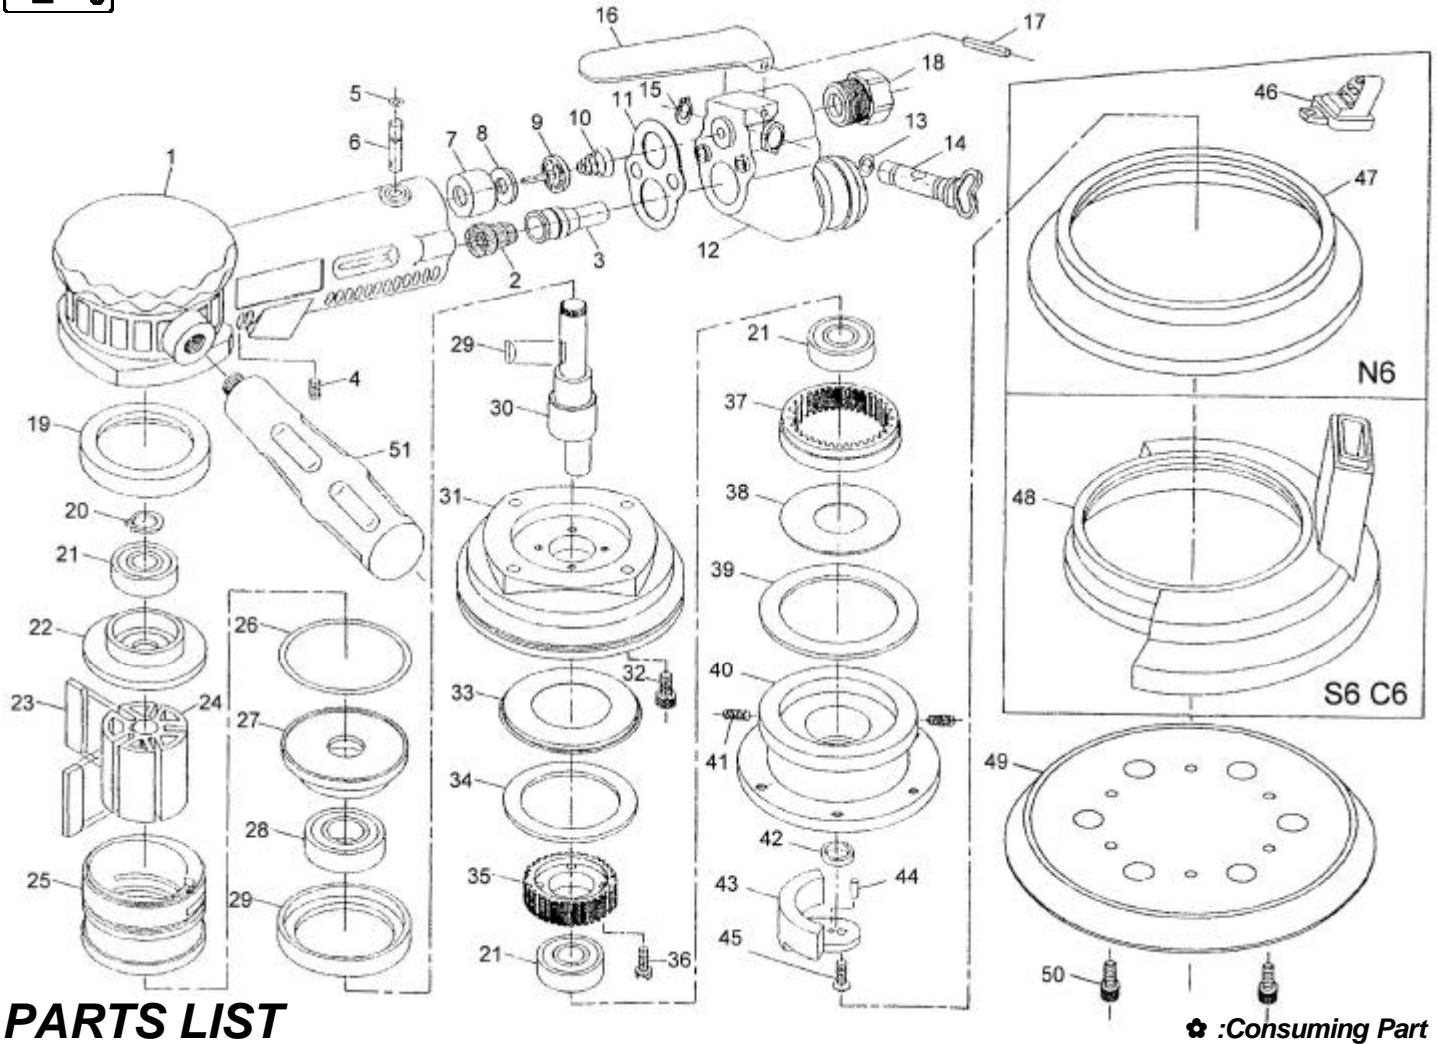

吉生 GISON

GP-935DC6/DN5/DN6/DS6 2-Hand Gear-Driven Sanders

PARTS LIST

⚙️ : Consuming Part

No.	Part No.	Description	Qty.	No.	Part No.	Description	Qty.
01	935DC01	Housing	1	27	935DC27	Front Plate	1
02	935DC02	Cone Muffler	1	28	935DC28	Bearing (6002ZZ)	1
03	935DC03	Muffler Body	1	29	935DC29	Rotor Key	1
04	935DC04	Screw	1	30	935DC30	Motor Shaft Balancer	1
05	935DC05	O-Ring	1	31	935DC31	Housing Cover	1
06	935DC06	Valve Stem	1	32	935DC32	Screw	4
07	935DC07	Bushing	1	33	935DC33	Faceplate	1
08	935DC08	Washer	1	34	935DC34	Safeguard Bushing	1
09	935DC09	Valve	1	35	935DC35	Gear	1
10	935DC10	Spring	1	36	935DC36	Screw	4
11	935DC11	Packing	1	37	935DC37	Gear Link	1
12	935DC12	Housing Back Seat	1	38	935DC38	Washer	1
13	935DC13	O-Ring	2	39	935DC39	Safeguard Bushing	1
14	935DC14	Regulator	1	40	935DC40	Gear Seat	1
15	935DC15	Snap Ring	1	41	935DC41	Screw	2
16	935DC16	Lever	1	42	935DC42	Bushing	1
17	935DC17	Pin	1	43	935DC43	Balancer	1
18	935DC18	Air Inlet	1	44	935DC44	Pin	1
19	935DC19	Rubber Bushing	2	45	935DC45	Screw	1
20	935DC20	Snap Ring	1	46	935DC46	Exhaust Sleeve (N6)	1
21	935DC21	Bearing (6000ZZ)	3	47	935DC47	Shroud (N6)	1
22	935DC22	Rear Plate	1	48	935DC48	Shroud (S6, C6)	1
23	935DC23	Rotor Blade	5	49	935DC49	Pad (6")	1
24	935DC24	Rotor	1	50	935DC50	Screw	6
25	935DC25	Cylinder	1	51	935DC51	Handle	1
26	935DC26	O-Ring	1				