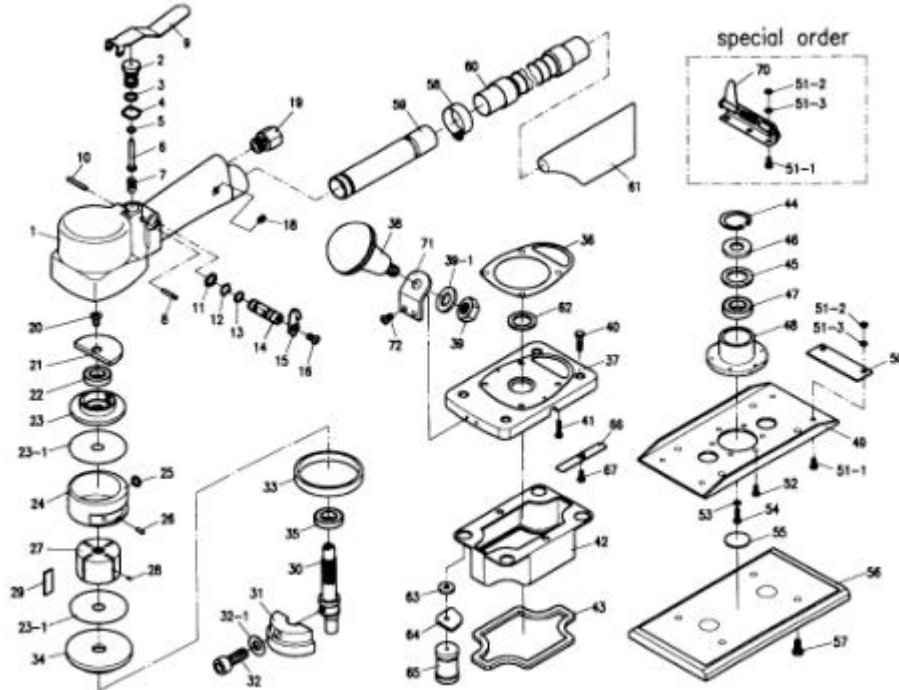

吉生 GISON

GP-934SD Dust Free Orbital Action Sander

PARTS LIST

✳ : Consuming Part

Item No.	Part No.	Description	Qty.	Item No.	Part No.	Description	Qty.
01	934SD01	Body	1	38	934SD38	Front Knob	1
02	934SD02	Valve Pin Sleeve	1	39	934SD39	3/8" Nut	1
03	934SD03	O-Ring (P8)	2	39-1	934SD39-1	Spring Washer (3/8")	1
04	934SD04	Wave Washer (WW-12)	1	40	934SD40	Screw (M5x15)	4
05	934SD05	O-Ring (Ø4xØ7)	1	41	934SD41	Screw (M5x15)	4
06	934SD06	Valve	1	42	934SD42	Skirt	1 (set)
07	934SD07	Valve Spring	1	43	934SD43	Skirt Felt	(2)
08	934SD08	Needle Pin (Ø3x18)	1	44	934SD44	Snap Ring (R26)	1
09	934SD09	Valve Lever	1	45	934SD45	Felt Ring (Ø22)	1
10	934SD10	Spring Pin (Ø3x20)	1	46	934SD46	Dust Seal	1
11	934SD11	Snap Ring (S-10)	2	47	934SD47	Bearing (6000LLB)	2
12	934SD12	Wave Washer (WW-10)	1	48	934SD48	Shoe Bearing Case	1
13	934SD13	O-Ring (P6)	2	49	934SD49	Shoe	1
14	934SD14	Regulator	1	50	934SD50	Clip Weight (Velcro Face Pad)	2
15	934SD15	Regulator Lever	1	70	934SD70	Clip (Set) (Vinyl Face Pad)	
16	934SD16	Screw (M4x6)	1	Screw Set			
17	934SD17	Hose Clamps (1-1/2")	1	51-1	934SD51-1	Screw (M4x8)	(4)
18	934SD18	Set Bolt (M4x6)	1	51-2	934SD51-2	Nut (M4)	(4)
19	934SD19	1/4" OM Nipple	1	51-3	934SD51-3	Washer (AW04)	(4)
20	934SD20	Screw (M5x12)	1	52	934SD52	Screw (M4x8)	6
21	934SD21	U-Balancer	1	53	934SD53	Washer (AW08)	1
22	934SD22	Bearing (6200ZZ)	1	54	934SD54	Screw (M5x10)	1
23	934SD23	U-Bearing Case	1	55	934SD55	Ø23 Packing	1
23-1	934SD23-1	Side Plate	1	56	934SD56-1	Pad MP (Vinyl Face)	1
24	934SD24	Cylinder	1		934SD56-2	Pad LP (Velcro Face)	
25	934SD25	O-Ring (P6)	1	57	934SD57	Screw (M5x10)	4
26	934SD26	Spring Pin (Ø3x5)	1	58	934SD58	Hose Clamps (1-1/2")	1
27	934SD27	Rotor	1	59	934SD59	Ejector	1
28	934SD28	Vane Spring	4	60	934SD60	Dust Hose Set	1 (set)
29	934SD29	Vane	4	61	934SD61	Bag	1
30	934SD30	Rotor Shaft	1	62	934SD62	Felt Ring	1
31	934SD31	L-Balancer	1	63	934SD63	Support Washer	4
32	934SD32	Cap Screw (M5x25)	1	64	934SD64	Skirt Clamper	4
32-1	934SD32-1	Spring Washer (M5)	1	65	934SD65	Support	4
33	934SD33	Spacer	1	66	934SD66	Skirt Liner	2
34	934SD34	L-Bearing Case	1	67	934SD67	Screw (M4x6)	1
35	934SD35	Bearing (6201ZZ)	1	71	934SD71	Bracket	1
36	934SD36	Body Gasket	1	72	934SD72	Cap Screw (M5x10)	2
37	934SD37	Base Plate	1				