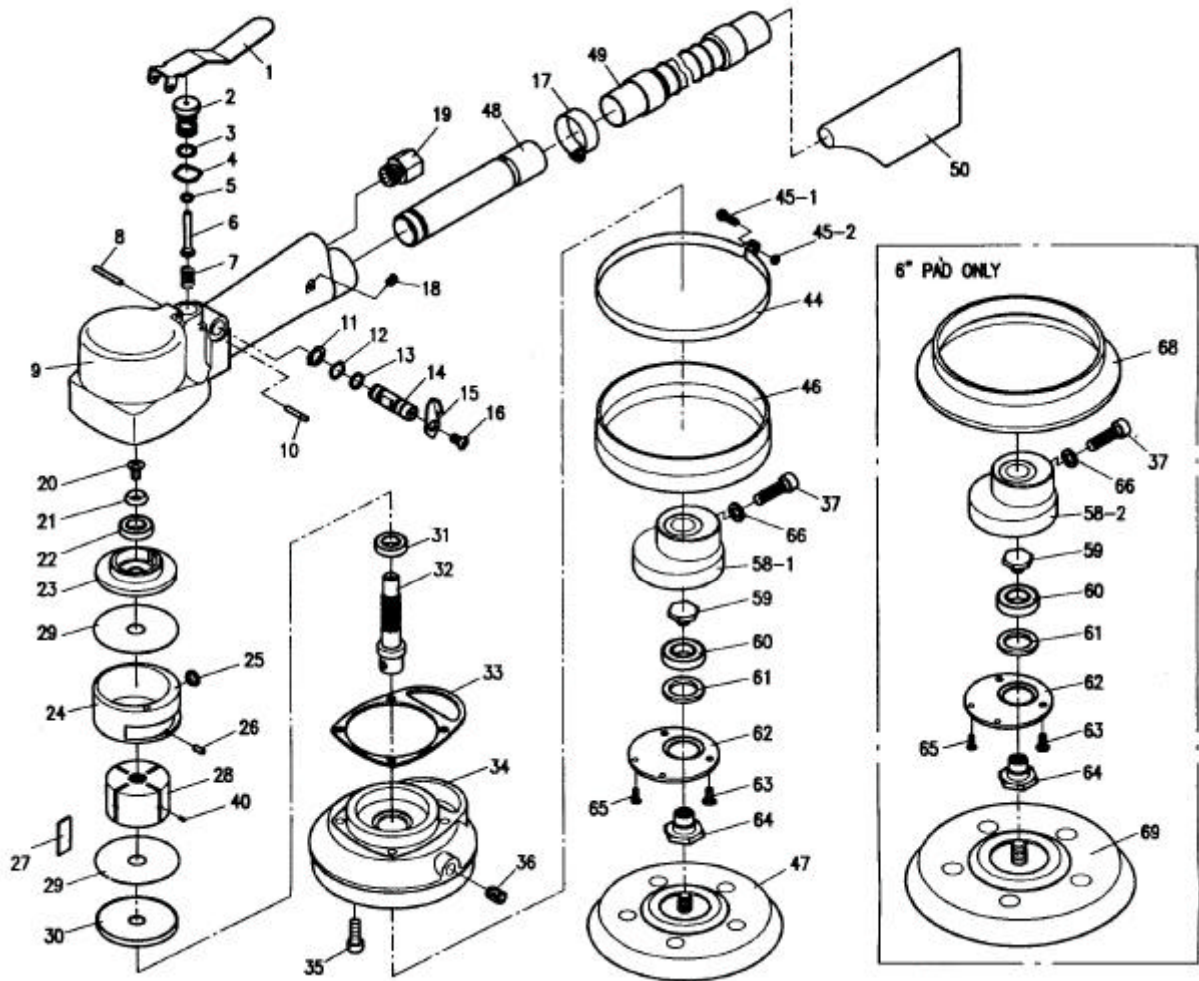

吉生 GISON

GP-934RD/934RD-6 Dust Free Dual Action Sander

PARTS LIST

✳ : Consuming Part

Item No.	Part No.	Description	Qty.	Item No.	Part No.	Description	Qty.
01	934RD01	Valve Lever	1	32	934RD32	Rotor Shaft	1
02	934RD02	Valve Pin Sleeve	1	33	934RD33	Body Gasket	1
03	934RD03	O-Ring (P6)	2	34	934RD34	Base Ring	1
04	934RD04	Wave Washer (ww-12)	1	35	934RD35	Screw (M5x15)	4
05	934RD05	O-Ring (P4-Ø7)	1	36	934RD36	Plug (PT1/8")	1
06	934RD06	Valve	1	37	934RD37	Cap Bolt (M6x25)	1
07	934RD07	Valve Spring	1	40	934RD40	Vane Spring	4
08	934RD08	Spring Pin (Ø3x20)	1	44	934RD44	Skirt Band Set	1 (set)
09	934RD09	Body	1	45-1	934RD45-1	Screw (M4x20)	1
10	934RD10	Needle Pin (Ø3x18)	1	45-2	934RD45-2	Nut (M4)	1
11	934RD11	Snap Ring (S-10)	2	46	934RD46	Skirt	1
12	934RD12	Wave Washer (WW-10)	1	47	934RD47-1	5"x5 Hold Vinyl Face Pad	1
13	934RD13	O-Ring (P8)	2		934RD47-2	5"x5 Hold Velcro Face Pad	
14	934RD14	Regulator	1		934RD47-3	5"x6 Hold Vinyl Face Pad	
15	934RD15	Regulator Lever	1		934RD47-4	5"x6 Hold Velcro Face Pad	
16	934RD16	Screw (M4x6)	1	48	934RD48	Ejector	1
17	934RD17	Hose Clamps (1-1/2")	1	49	934RD49	Duct Hose Set	1 (set)
18	934RD18	Set Bolt (M4x6)	1	50	934RD50	Bag	1
19	934RD19	1/4" OM Nipple	1	58-1	934RD58-1	Random Balancer (5")	1
20	934RD20	Screw (M6x10)	1	58-2	934RD58-2	Random Balancer (6") (GP-934RD-6)	1
21	934RD21	Conical Washer (M6)	1	59	934RD59	Retainer Bolt	1
22	934RD22	Bearing (6200ZZ)	1	60	934RD60	Bearing (62012RS)	1
23	934RD23	U-Bearing Case	1	61	934RD61	Felt Ring	1
24	934RD24	Cylinder	1	62	934RD62	Retaining Plat	1
25	934RD25	O-Ring (P6)	1	63	934RD63	Screw (M4x8)	2
26	934RD26	Spring Pin (Ø3x5)	1	64	934RD64	Pad Retainer	1
27	934RD27	Vane	4	65	934RD65	Screw (M3x8)	2
28	934RD28	Rotor	1	66	934RD66	Spring Washer (M6)	1
29	934RD29	Side Plate	1	68	934RD68	Skirt (GP-934RD-6)	1
30	934RD30	L-Bearing Case	1	69	934RD69-1	6"x6 Hold Vinyl Face Pad (GP-934RD-6)	1
31	934RD31	Bearing (6201ZZ)	1		934RD69-2	6"x6 Hold Velcro Face Pad (GP-934RD-6)	