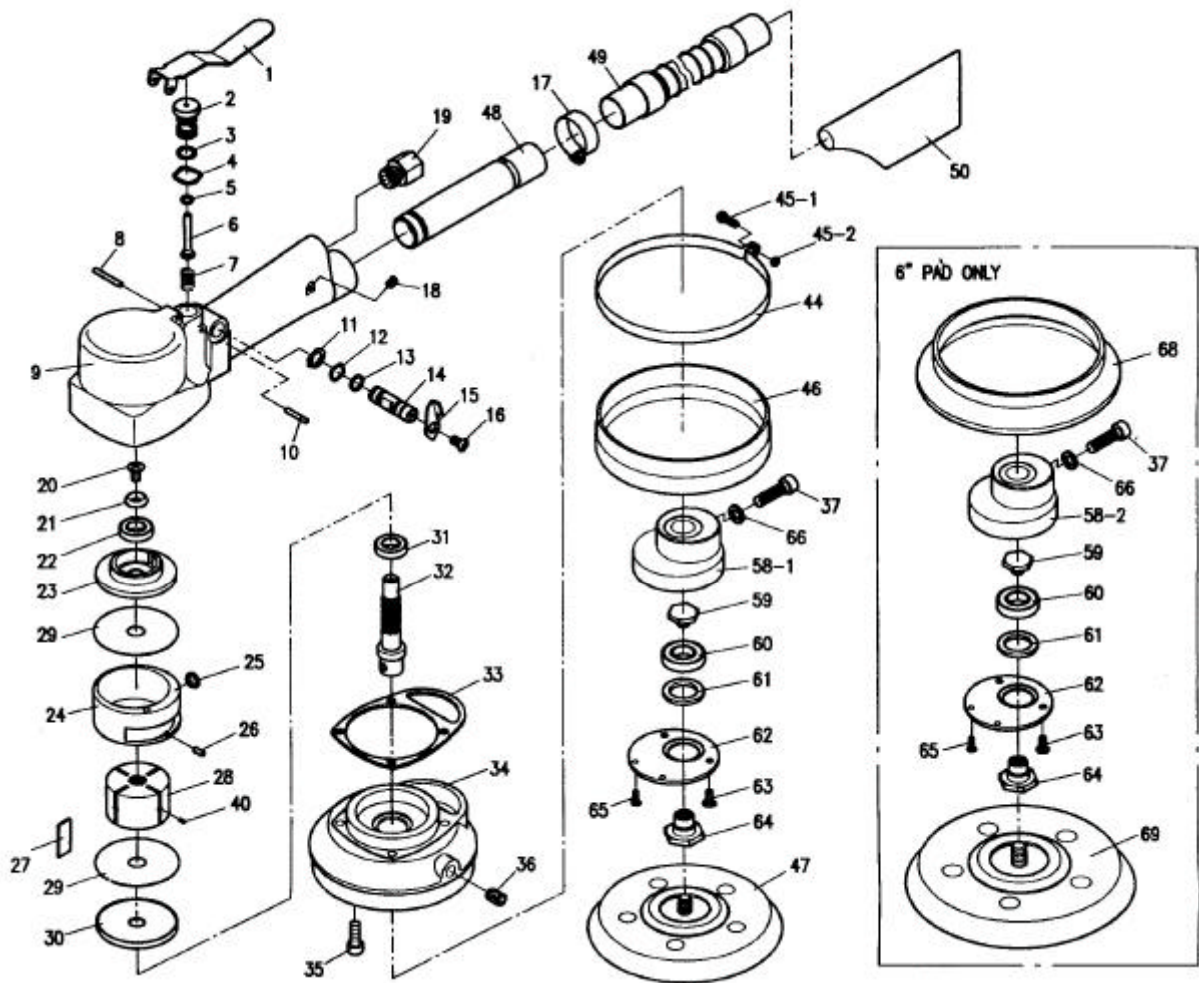

吉生 GISON

GP-934RD/934RD-6 Dust Free Dual Action Sander

PARTS LIST

✳ : Consuming Part

Item No.	Part No.	Description	Qty.	Item No.	Part No.	Description	Qty.
01	934RD01	Valve Lever	1	32	934RD32	Rotor Shaft	1
02	934RD02	Valve Pin Sleeve	1	33	934RD33	Body Gasket	1
03	934RD03	O-Ring (P6)	2	34	934RD34	Base Ring	1
04	934RD04	Wave Washer (ww-12)	1	35	934RD35	Screw (M5x15)	4
05	934RD05	O-Ring (P4-Ø7)	1	36	934RD36	Plug (PT1/8")	1
06	934RD06	Valve	1	37	934RD37	Cap Bolt (M6x25)	1
07	934RD07	Valve Spring	1	40	934RD40	Vane Spring	4
08	934RD08	Spring Pin (Ø3x20)	1	44	934RD44	Skirt Band Set	1 (set)
09	934RD09	Body	1	45-1	934RD45-1	Screw (M4x20)	1
10	934RD10	Needle Pin (Ø3x18)	1	45-2	934RD45-2	Nut (M4)	1
11	934RD11	Snap Ring (S-10)	2	46	934RD46	Skirt	1
12	934RD12	Wave Washer (WW-10)	1	47	934RD47-1	5"x5 Hold Vinyl Face Pad	1
13	934RD13	O-Ring (P8)	2		934RD47-2	5"x5 Hold Velcro Face Pad	
14	934RD14	Regulator	1		934RD47-3	5"x6 Hold Vinyl Face Pad	
15	934RD15	Regulator Lever	1		934RD47-4	5"x6 Hold Velcro Face Pad	
16	934RD16	Screw (M4x6)	1	48	934RD48	Ejector	1
17	934RD17	Hose Clamps (1-1/2")	1	49	934RD49	Duct Hose Set	1 (set)
18	934RD18	Set Bolt (M4x6)	1	50	934RD50	Bag	1
19	934RD19	1/4" OM Nipple	1	58-1	934RD58-1	Random Balancer (5")	1
20	934RD20	Screw (M6x10)	1	58-2	934RD58-2	Random Balancer (6") (GP-934RD-6)	1
21	934RD21	Conical Washer (M6)	1	59	934RD59	Retainer Bolt	1
22	934RD22	Bearing (6200ZZ)	1	60	934RD60	Bearing (62012RS)	1
23	934RD23	U-Bearing Case	1	61	934RD61	Felt Ring	1
24	934RD24	Cylinder	1	62	934RD62	Retaining Plat	1
25	934RD25	O-Ring (P6)	1	63	934RD63	Screw (M4x8)	2
26	934RD26	Spring Pin (Ø3x5)	1	64	934RD64	Pad Retainer	1
27	934RD27	Vane	4	65	934RD65	Screw (M3x8)	2
28	934RD28	Rotor	1	66	934RD66	Spring Washer (M6)	1
29	934RD29	Side Plate	1	68	934RD68	Skirt (GP-934RD-6)	1
30	934RD30	L-Bearing Case	1	69	934RD69-1	6"x6 Hold Vinyl Face Pad (GP-934RD-6)	1
31	934RD31	Bearing (6201ZZ)	1		934RD69-2	6"x6 Hold Velcro Face Pad (GP-934RD-6)	